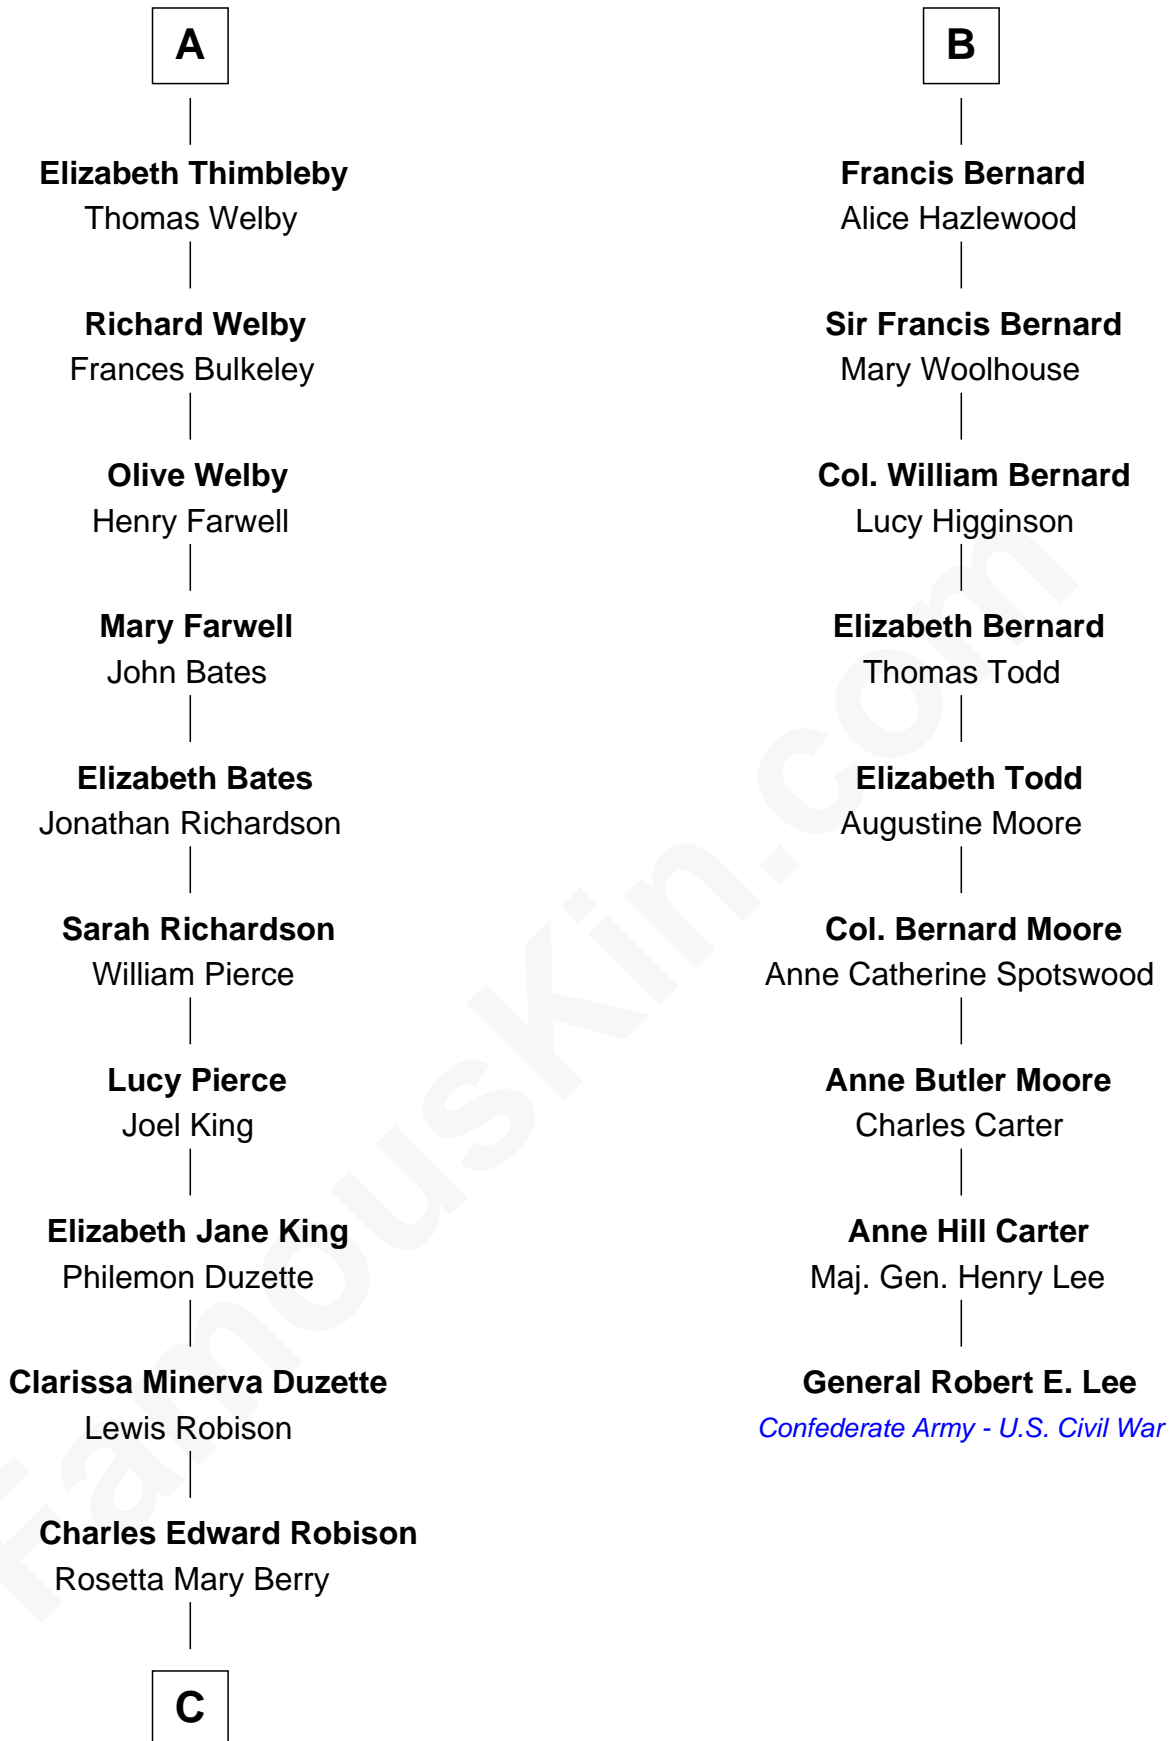

FamousKin.com

Relationship Chart of

Mitt Romney

70th Governor of Massachusetts

15th cousin 4 times removed of

General Robert E. Lee

Confederate Army - U.S. Civil War

C

—
Alma Luella Robison
Harold Arundel LaFount

—
Lenore Emily LaFount
George Wilcken Romney

—
Mitt Romney
70th Governor of Massachusetts

FamousKin.com