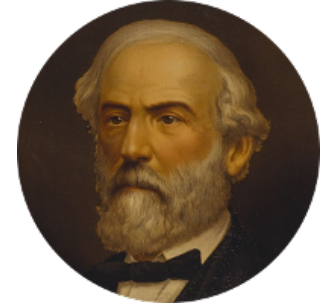

FamousKin.com

Relationship Chart of

Mitt Romney

70th Governor of Massachusetts

15th cousin 4 times removed of

General Robert E. Lee

Confederate Army - U.S. Civil War

C

—
Alma Luella Robison
Harold Arundel LaFount

—
Lenore Emily LaFount
George Wilcken Romney

—
Mitt Romney
70th Governor of Massachusetts

FamousKin.com