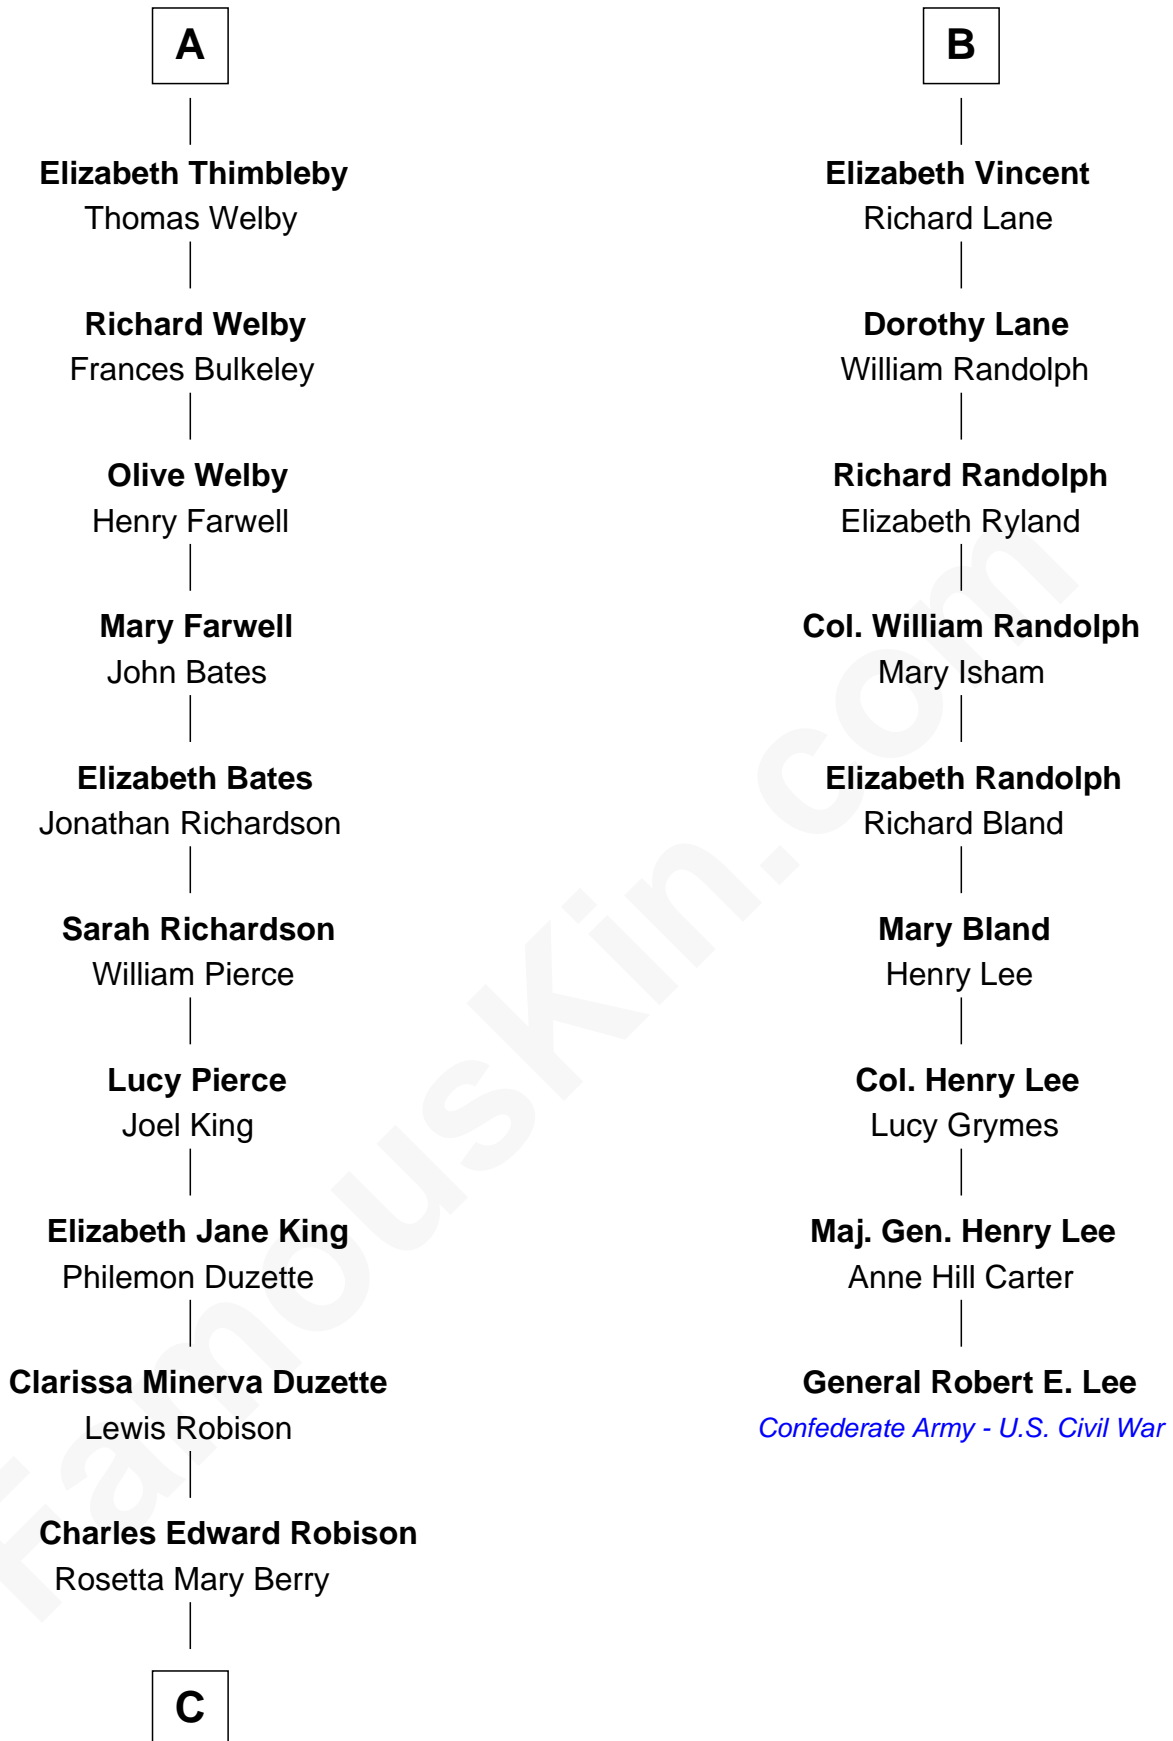

FamousKin.com

Relationship Chart of

Mitt Romney

70th Governor of Massachusetts

15th cousin 4 times removed of

General Robert E. Lee

Confederate Army - U.S. Civil War

C

Alma Luella Robison
Harold Arundel LaFount

Lenore Emily LaFount
George Wilcken Romney

Mitt Romney
70th Governor of Massachusetts

FamousKin.com