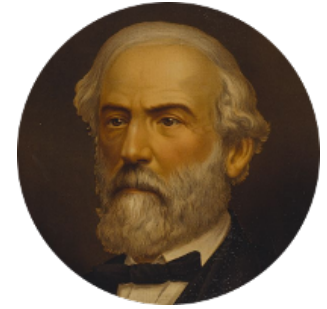

FamousKin.com

Relationship Chart of

Mitt Romney

70th Governor of Massachusetts

15th cousin 4 times removed of

General Robert E. Lee

Confederate Army - U.S. Civil War

C

Alma Luella Robison
Harold Arundel LaFount

Lenore Emily LaFount
George Wilcken Romney

Mitt Romney
70th Governor of Massachusetts

FamousKin.com