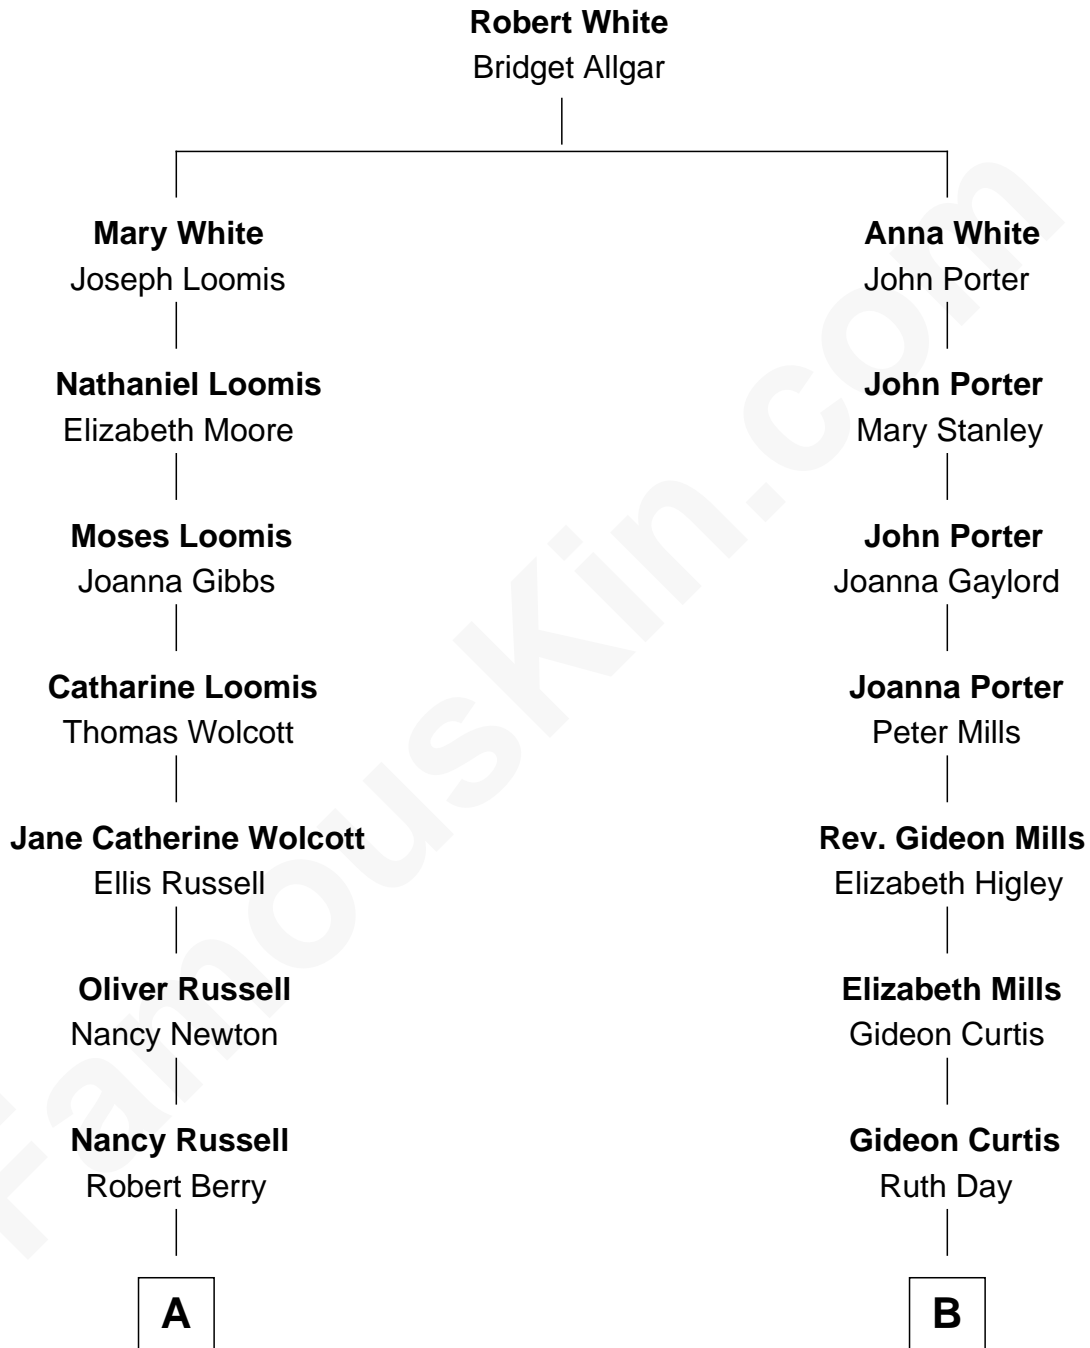

FamousKin.com Relationship Chart of

Mitt Romney

70th Governor of Massachusetts

10th cousin 1 time removed of

Amelia Earhart

Aviation Pioneer

A

Robert Berry
Elnora Lucretia Warner

Rosetta Mary Berry
Charles Edward Robison

Alma Luella Robison
Harold Arundel LaFount

Lenore Emily LaFount
George Wilcken Romney

Mitt Romney
70th Governor of Massachusetts

B

Caroline Abigail Curtis
Isaac Otis