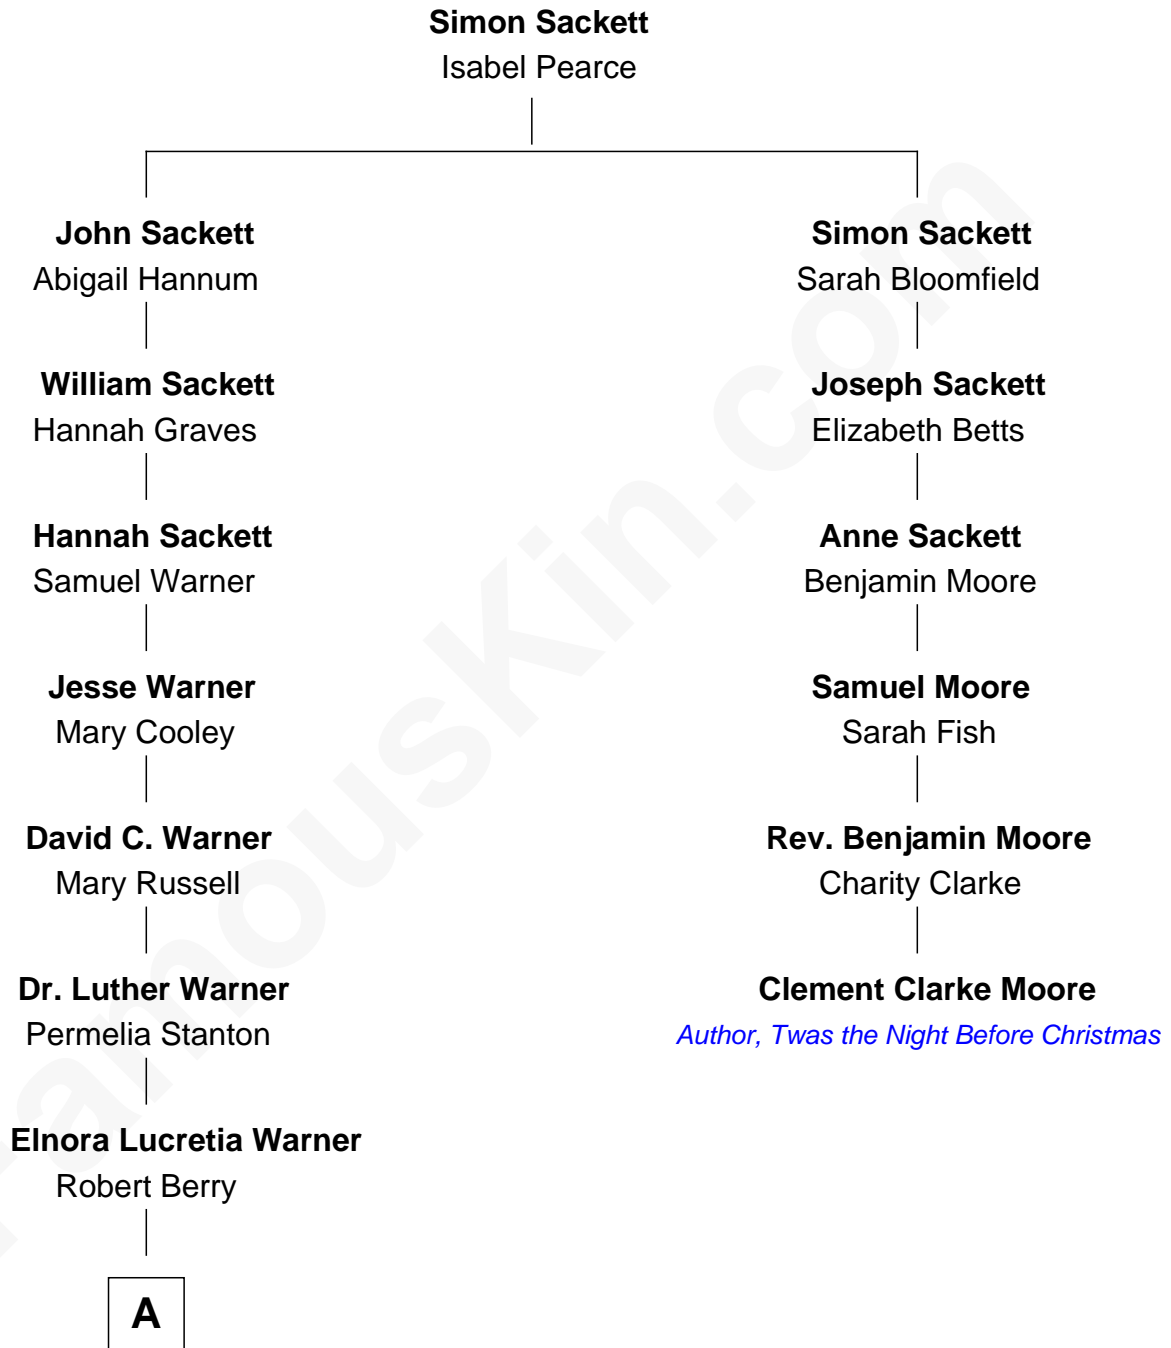

## Relationship Chart of

### Mitt Romney

70th Governor of Massachusetts

5th cousin 5 times removed of

**Clement Clarke Moore**

*Author of "Twas the Night Before Christmas"*

**A**

—  
**Rosetta Mary Berry**  
Charles Edward Robison

—  
**Alma Luella Robison**  
Harold Arundel LaFount

—  
**Lenore Emily LaFount**  
George Wilcken Romney

—  
**Mitt Romney**  
*70th Governor of Massachusetts*

FamousKin.com