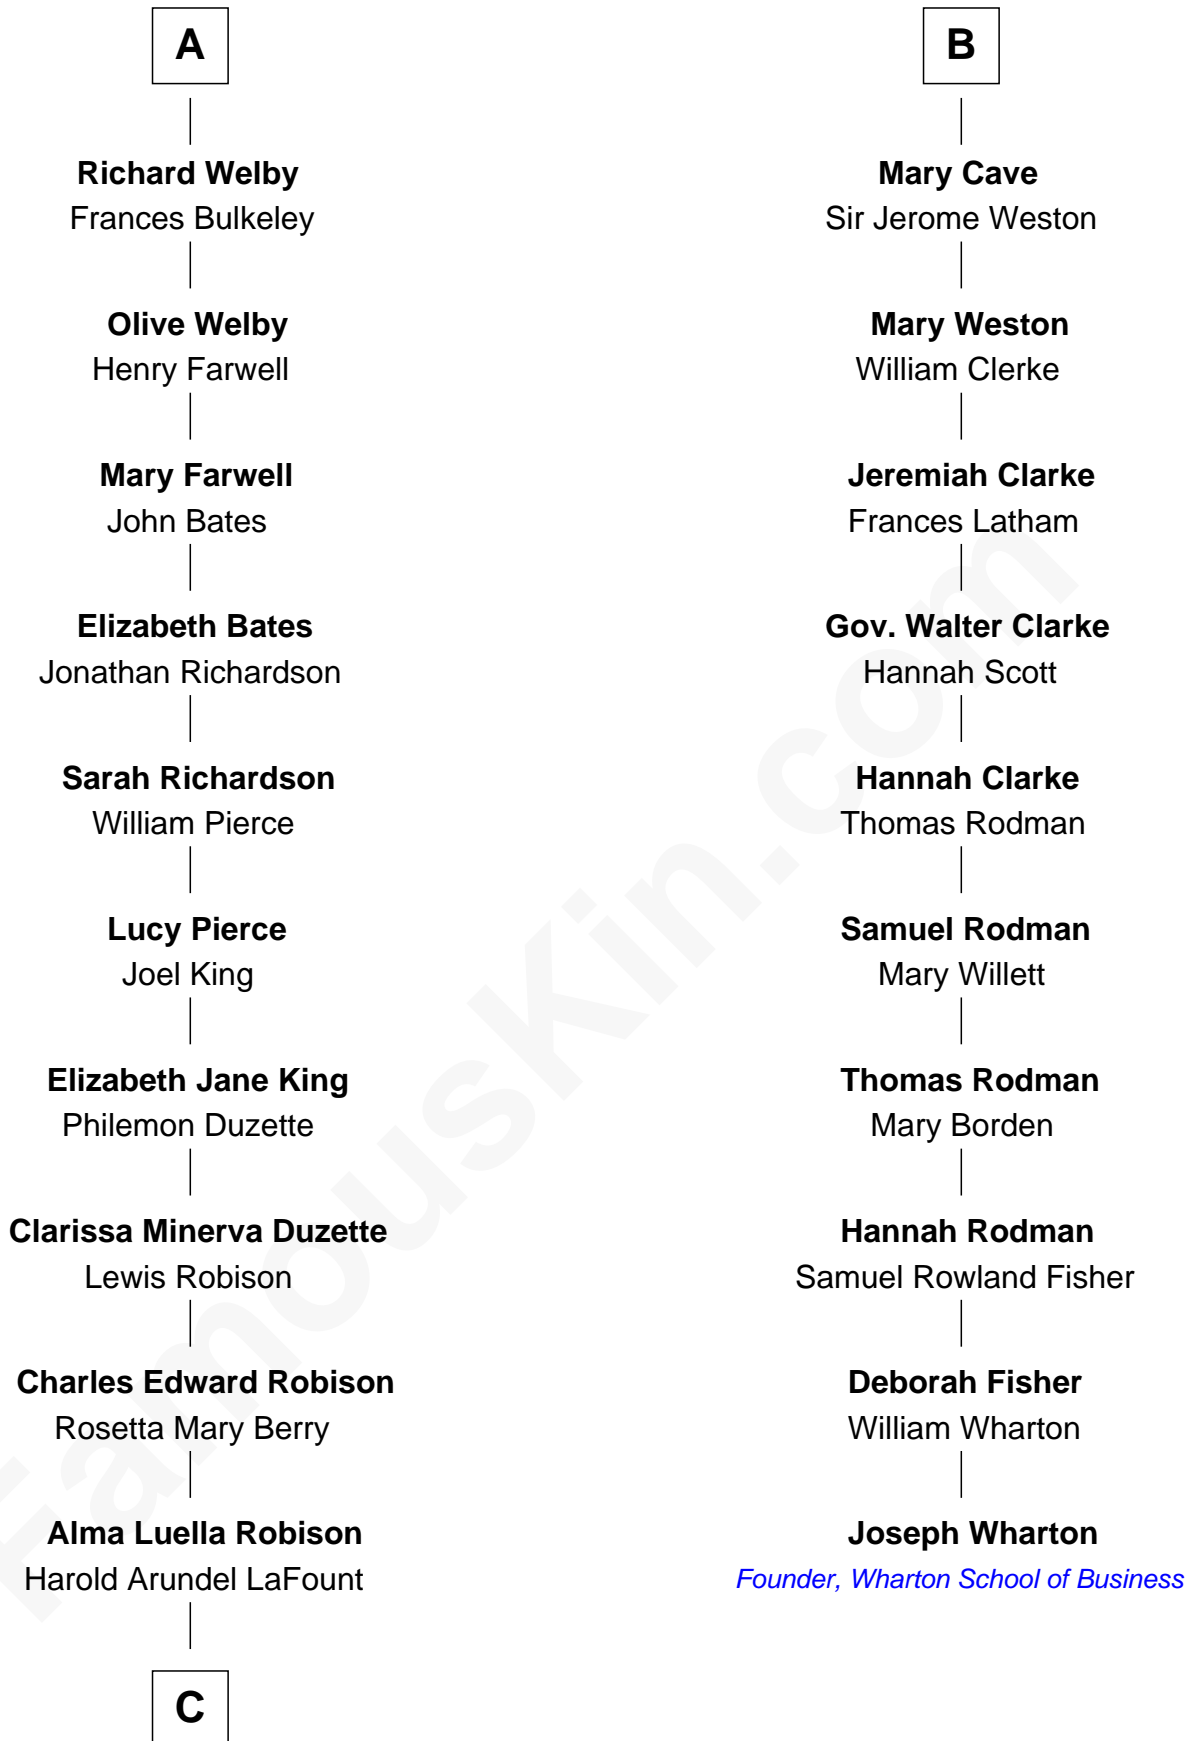

FamousKin.com

Relationship Chart of

Mitt Romney

70th Governor of Massachusetts

16th cousin 2 times removed of

Joseph Wharton

Founder of the Wharton School of Business

C

—
Lenore Emily LaFount
George Wilcken Romney

—
Mitt Romney
70th Governor of Massachusetts

FamousKin.com