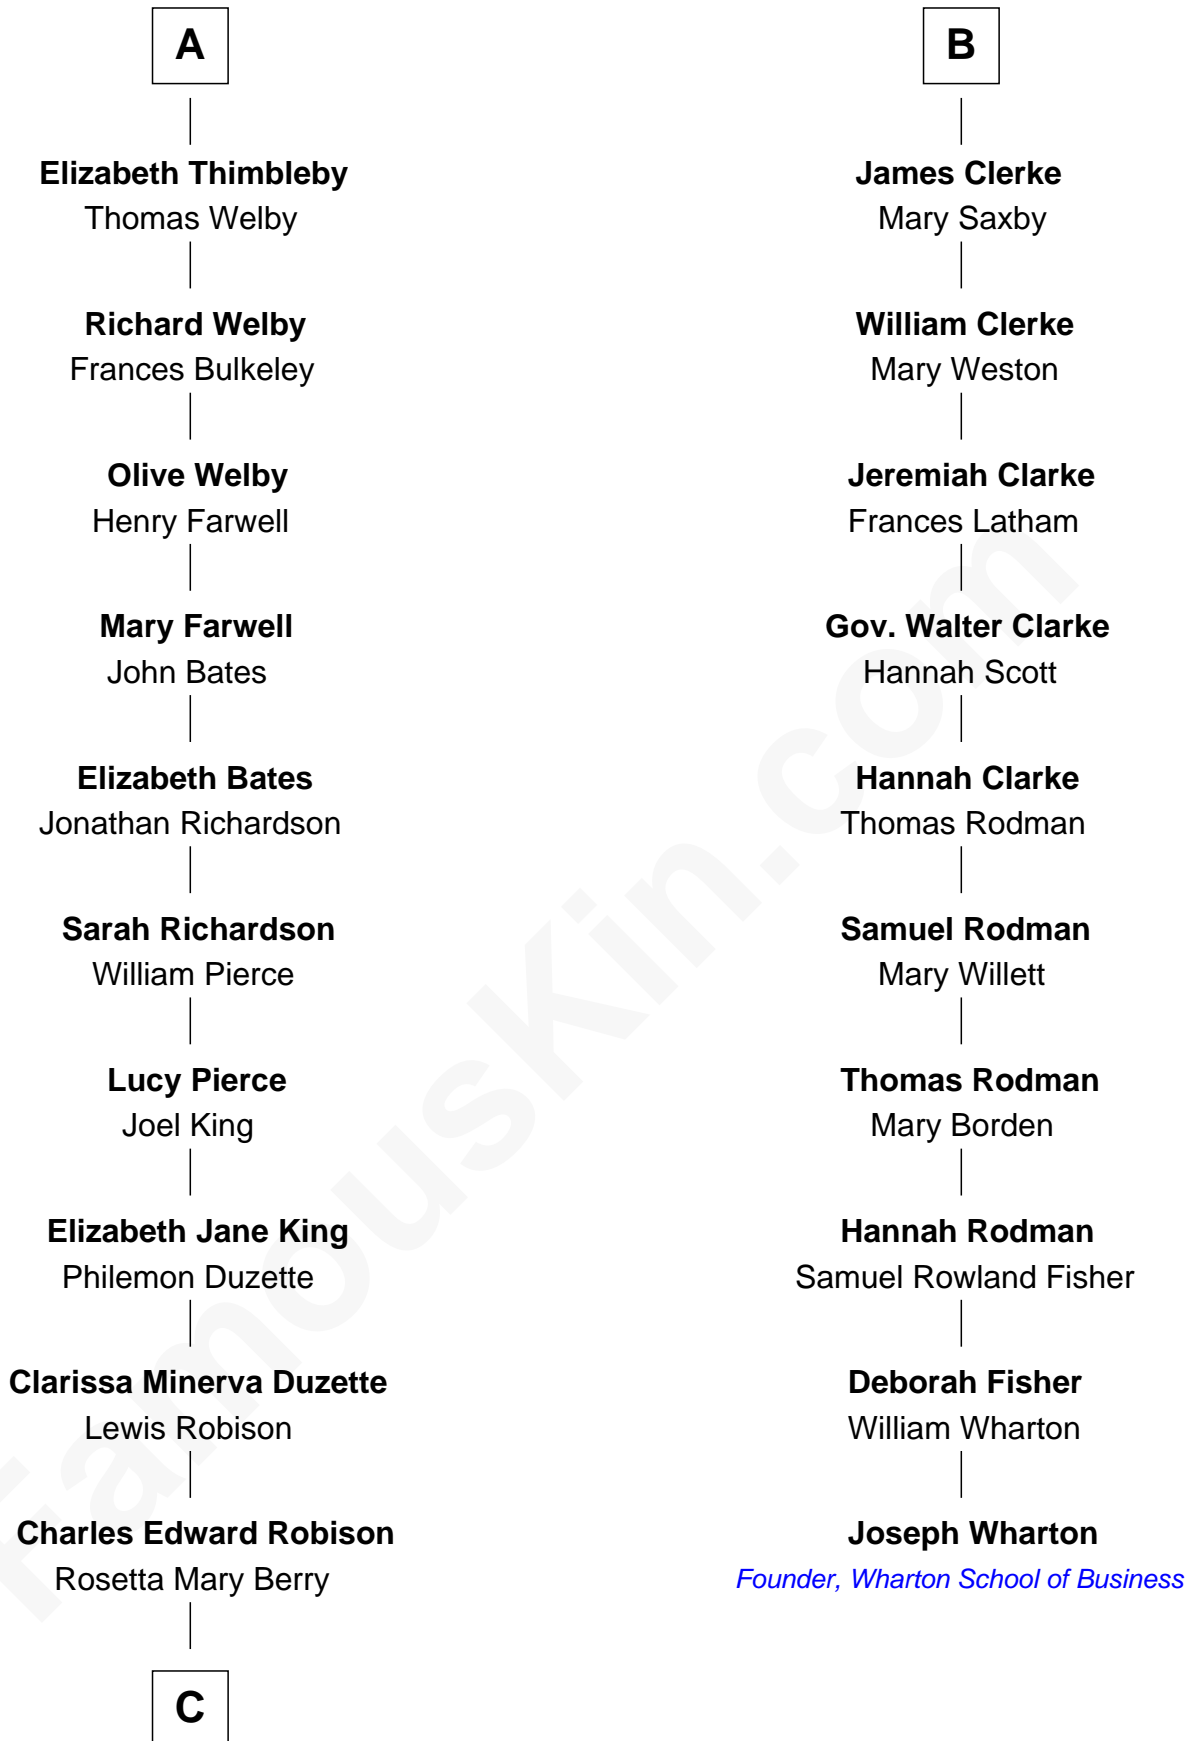

FamousKin.com

Relationship Chart of

Mitt Romney

70th Governor of Massachusetts

16th cousin 3 times removed of

Joseph Wharton

Founder of the Wharton School of Business

C

—
Alma Luella Robison
Harold Arundel LaFount

—
Lenore Emily LaFount
George Wilcken Romney

—
Mitt Romney
70th Governor of Massachusetts

FamousKin.com