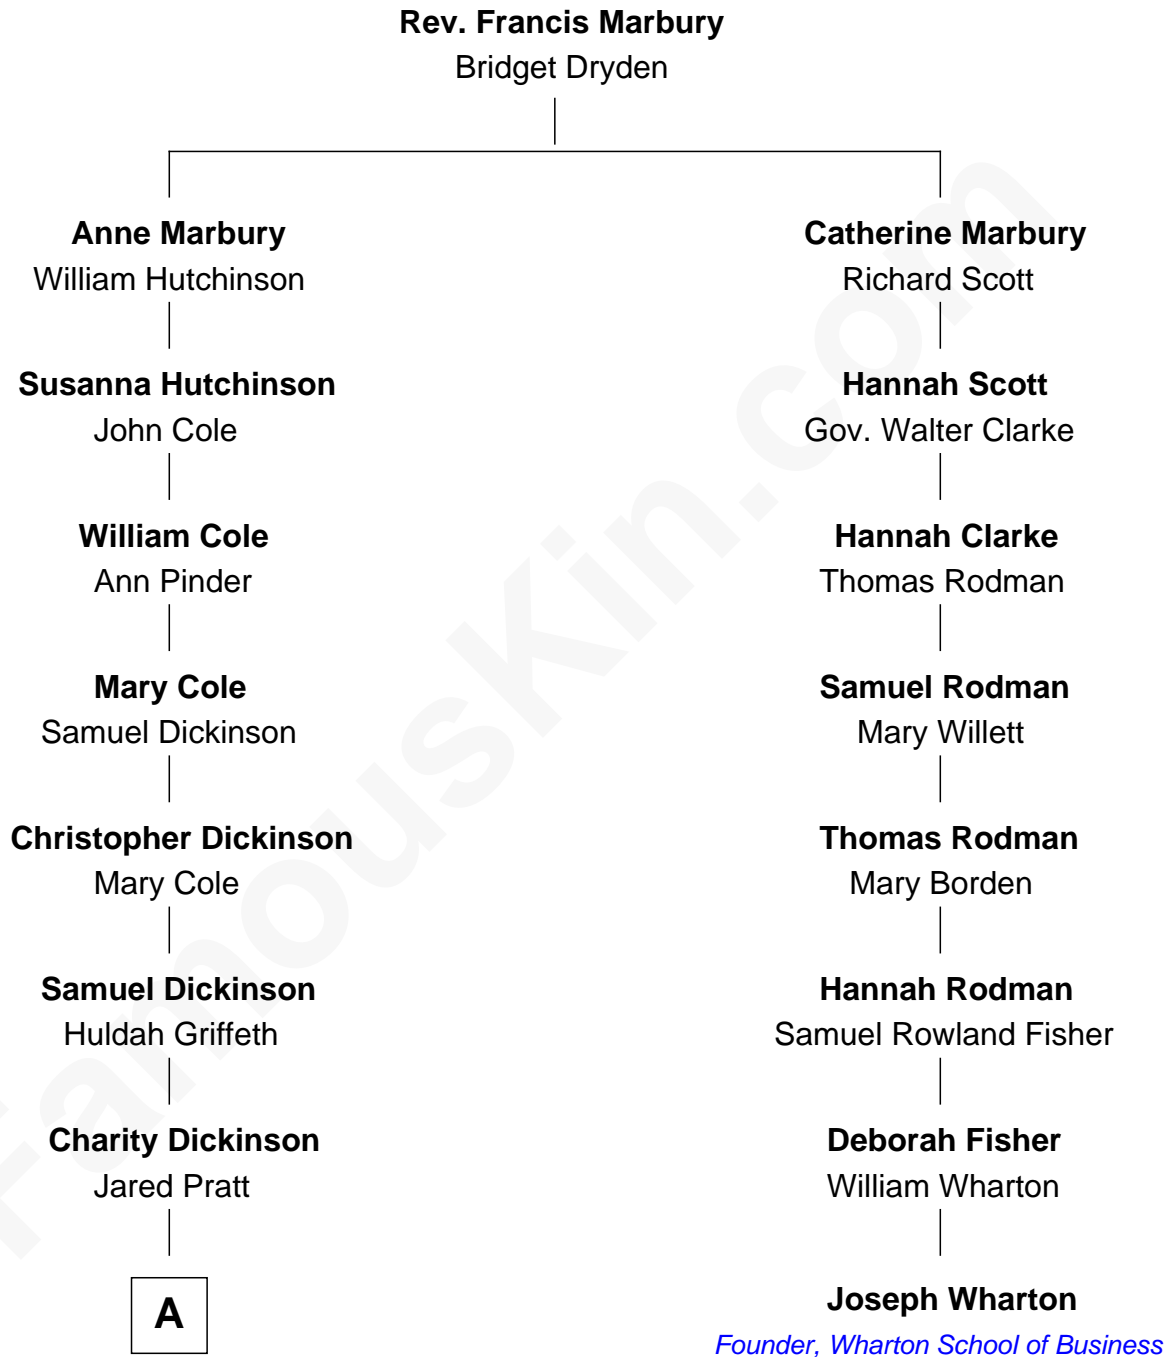

FamousKin.com

Relationship Chart of

Mitt Romney

70th Governor of Massachusetts

7th cousin 4 times removed of

Joseph Wharton

Founder of the Wharton School of Business

A

|
Parley Parker Pratt

Mary Woods

|
Helaman Pratt

Anna Johanna Dorothy Wilcken

|
Anna Amelia Pratt

Gaskell Samuel Romney

|
George Wilcken Romney

Lenore Emily LaFount

|
Mitt Romney

70th Governor of Massachusetts

FamousKin.com