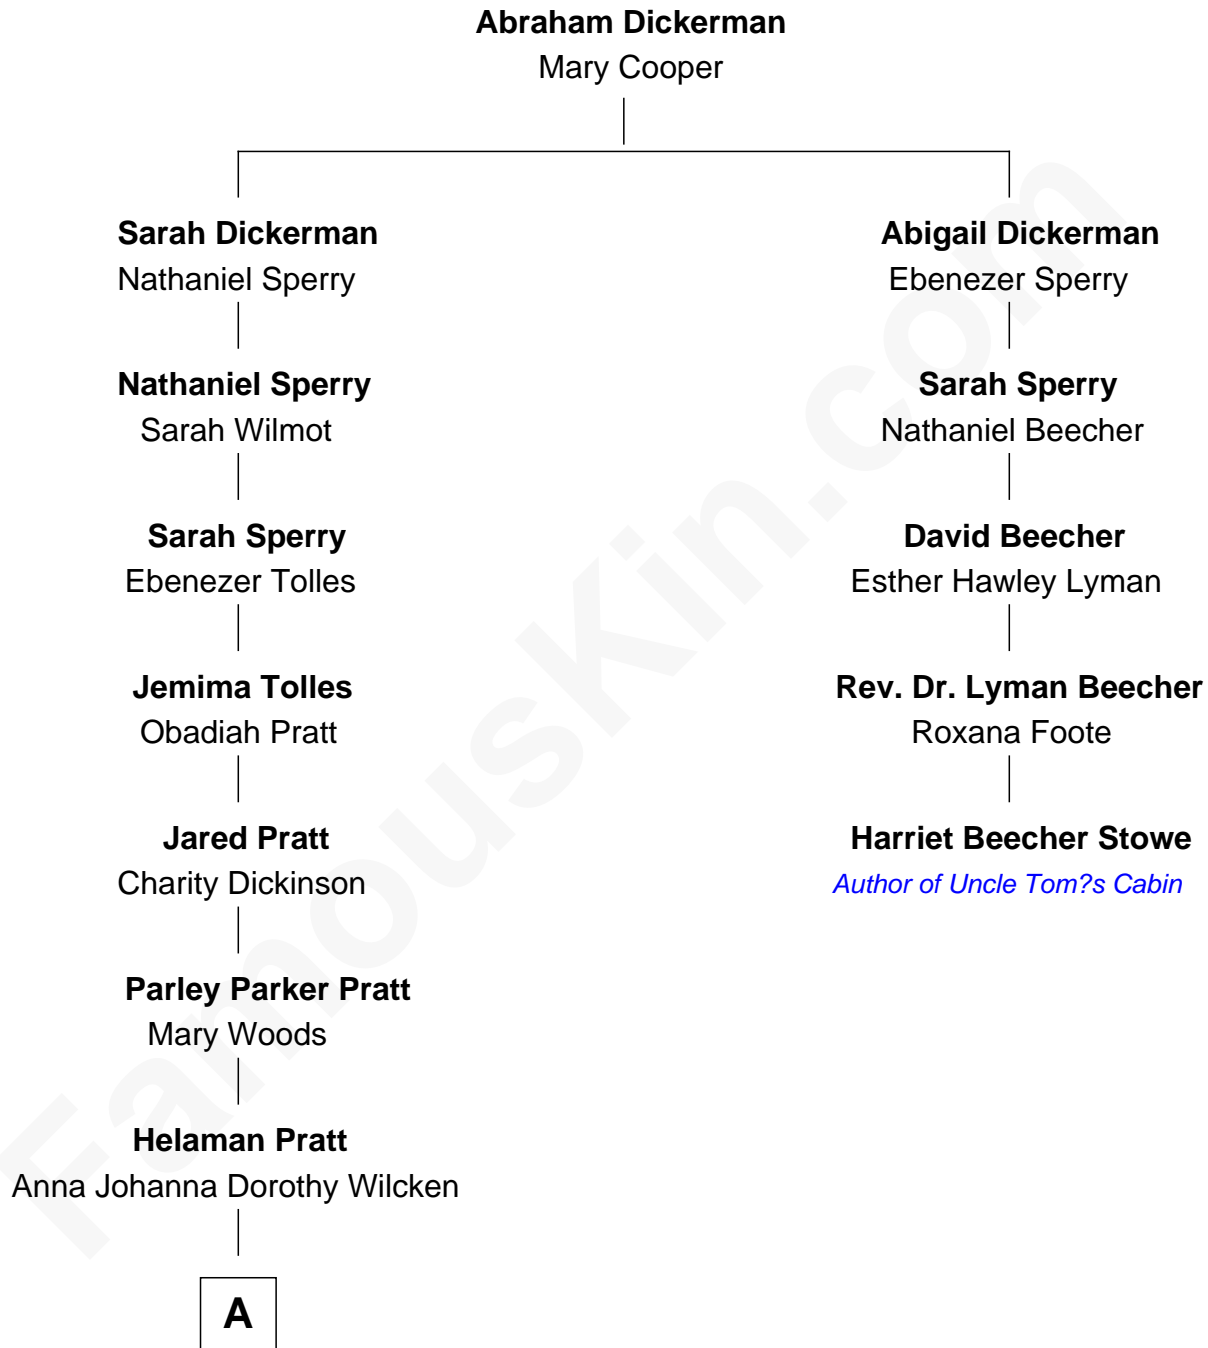

FamousKin.com

Relationship Chart of

Mitt Romney

70th Governor of Massachusetts

4th cousin 5 times removed of

Harriet Beecher Stowe

Author of Uncle Tom's Cabin

A

—
Anna Amelia Pratt
Gaskell Samuel Romney

—
George Wilcken Romney
Lenore Emily LaFount

—
Mitt Romney
70th Governor of Massachusetts

FamousKin.com