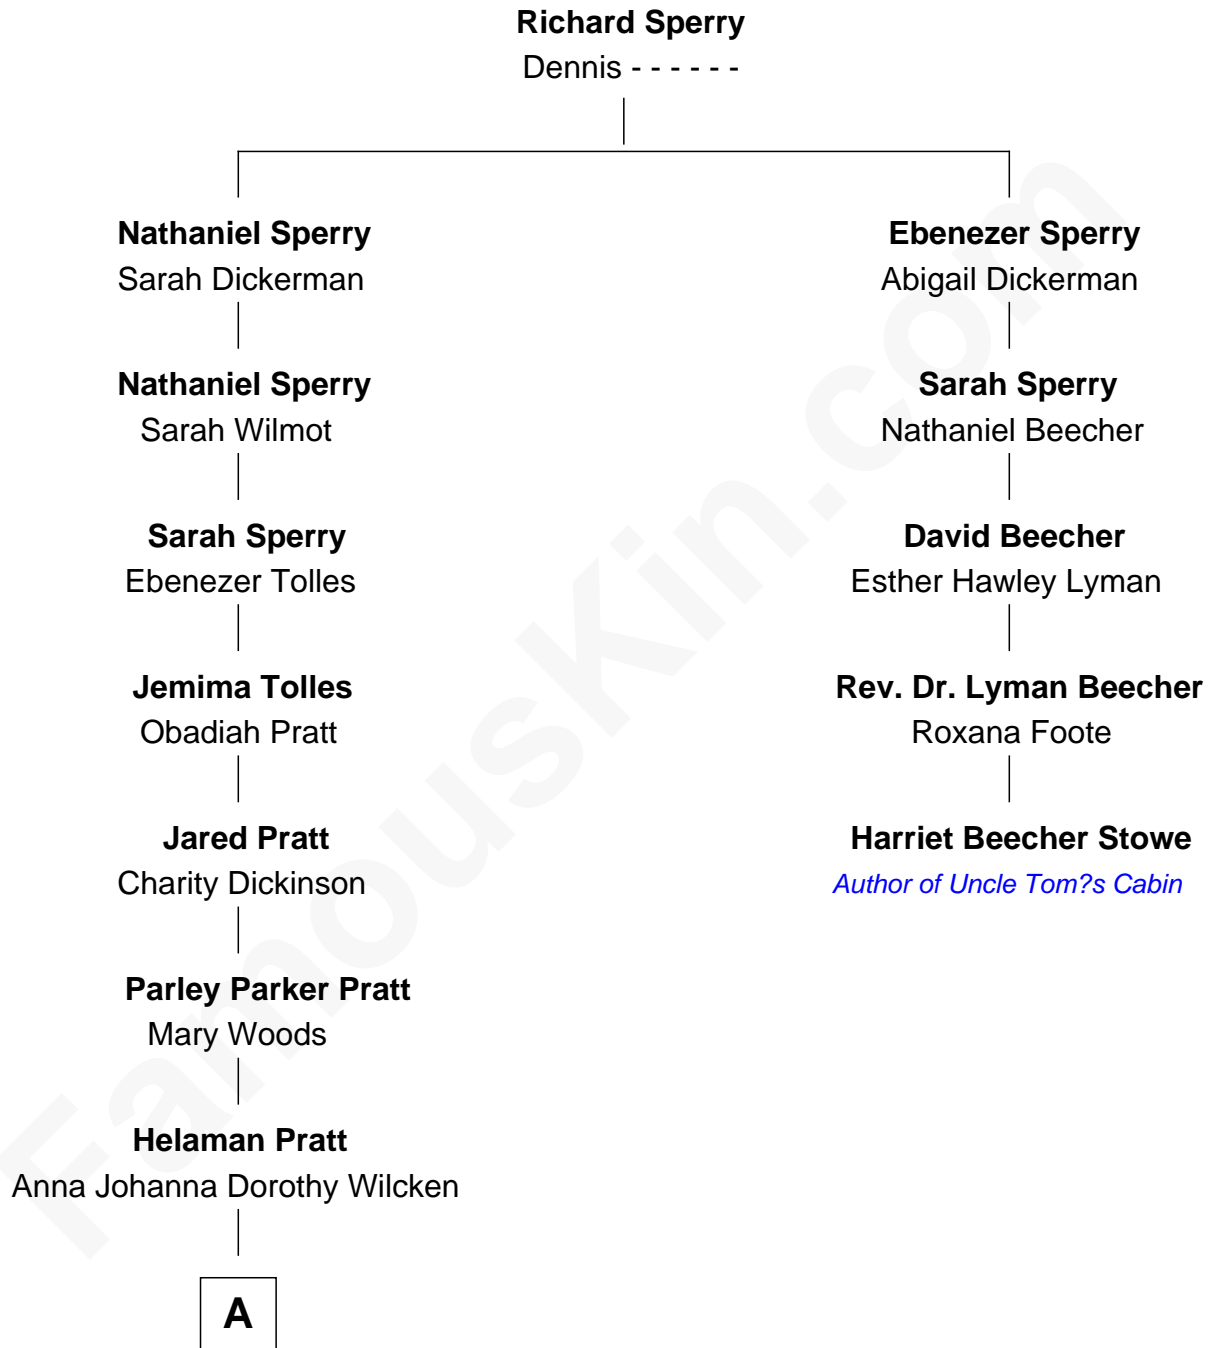

FamousKin.com

Relationship Chart of

Mitt Romney

70th Governor of Massachusetts

4th cousin 5 times removed of

Harriet Beecher Stowe

Author of Uncle Tom's Cabin

A

Anna Amelia Pratt
Gaskell Samuel Romney

George Wilcken Romney
Lenore Emily LaFount

Mitt Romney
70th Governor of Massachusetts

FamousKin.com