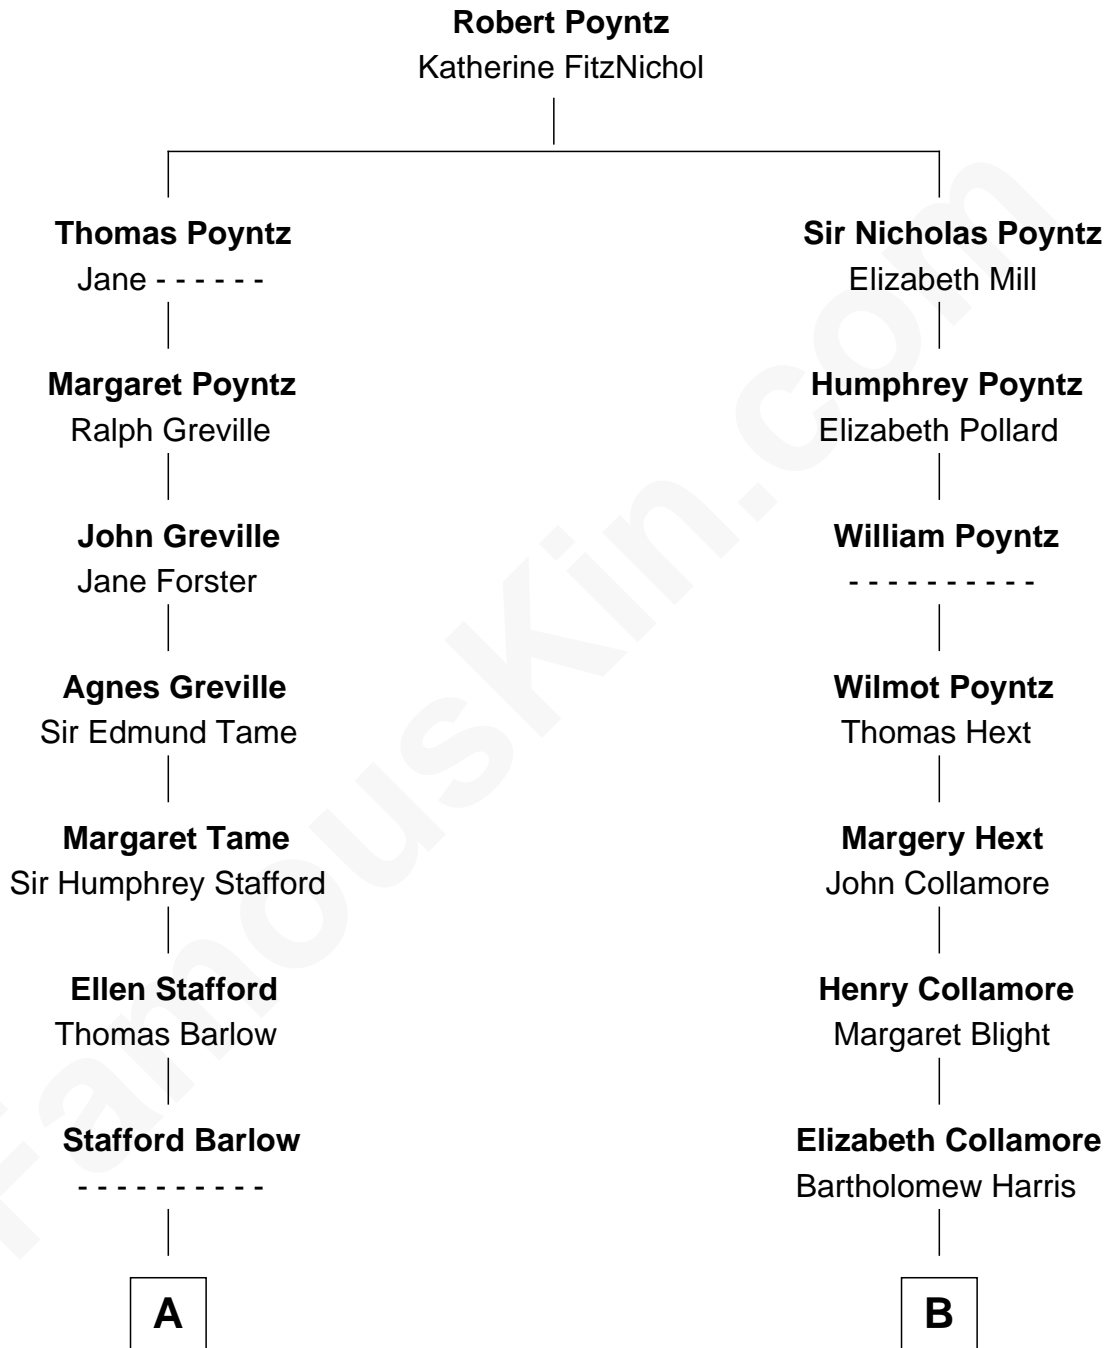

## Relationship Chart of

### Mitt Romney

70th Governor of Massachusetts

14th cousin 4 times removed of

**Harriet Beecher Stowe**

Author of *Uncle Tom's Cabin*

**C**

George Wilcken Romney

Lenore Emily LaFount

Mitt Romney

*70th Governor of Massachusetts*

FamousKin.com