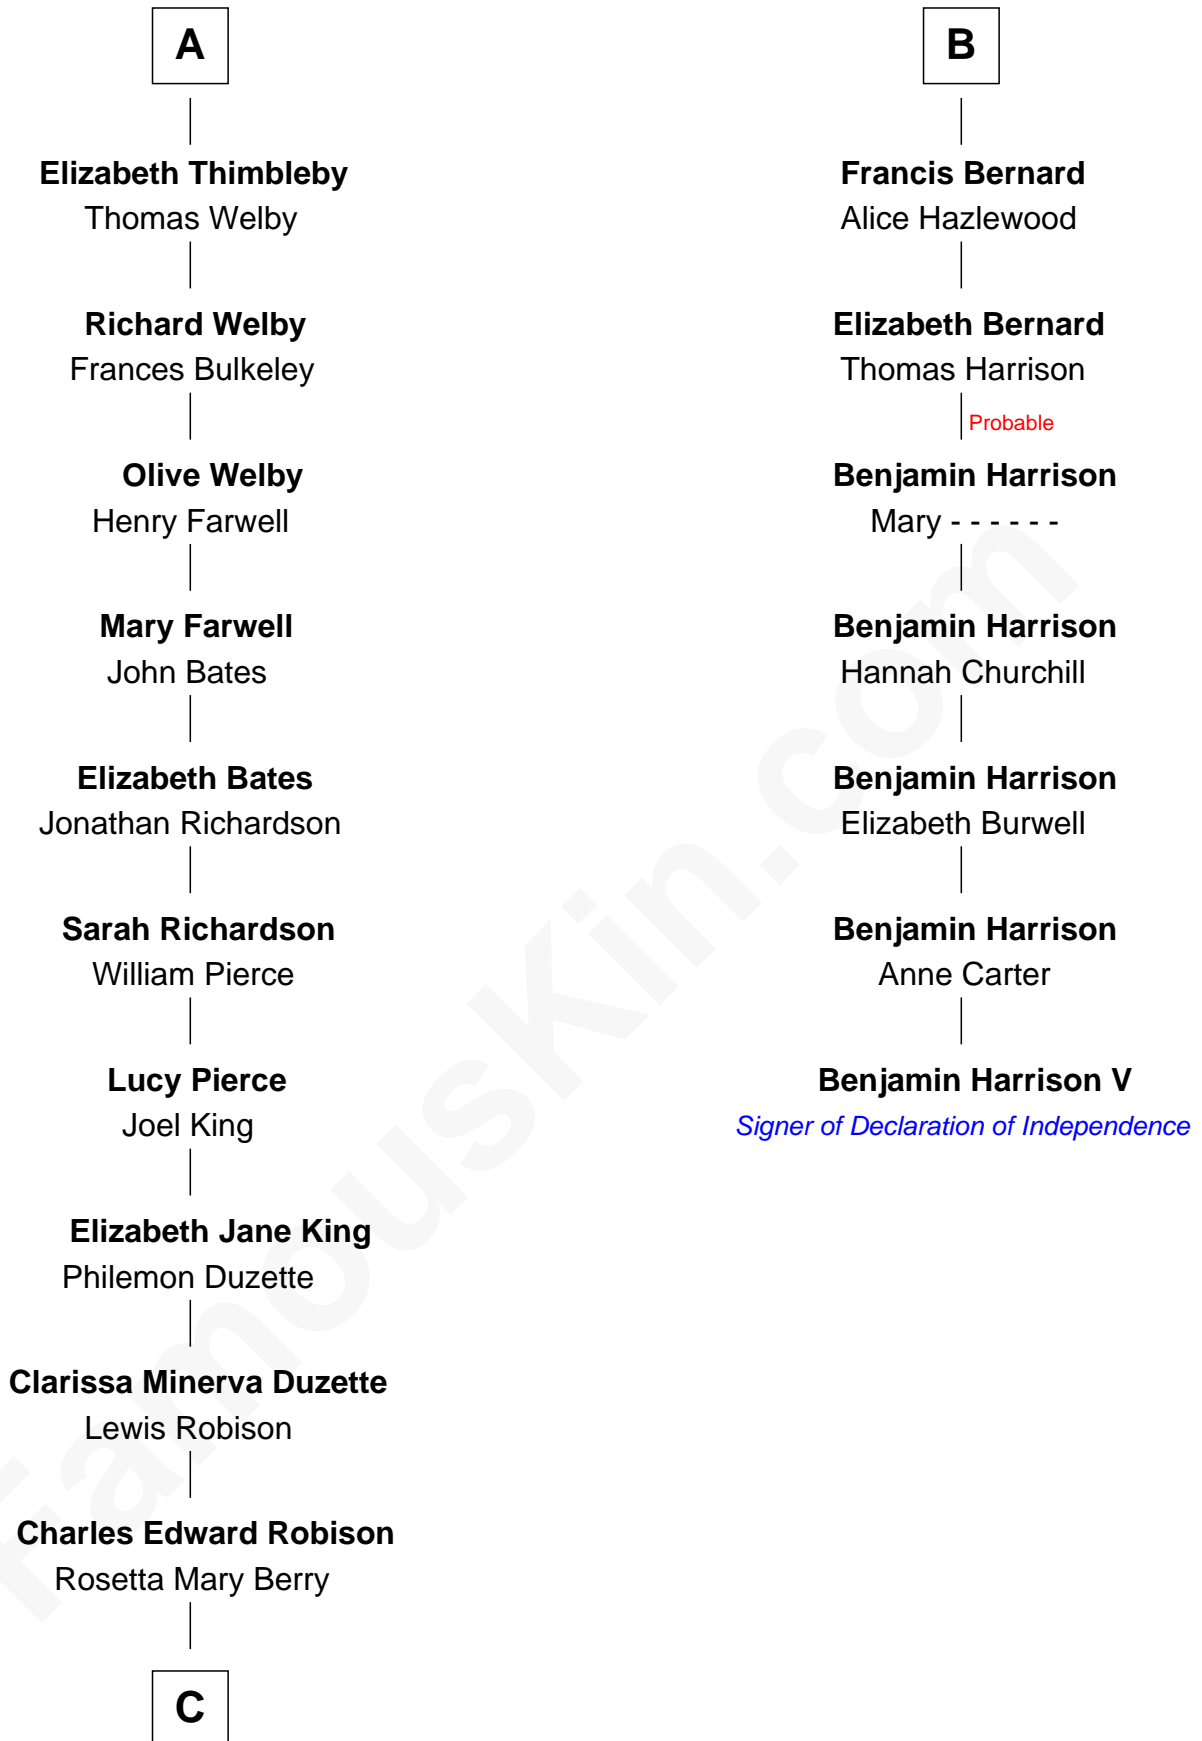

FamousKin.com

Relationship Chart of

Mitt Romney

70th Governor of Massachusetts

13th cousin 6 times removed of

Benjamin Harrison V

Signer of the Declaration of Independence

C

—
Alma Luella Robison
Harold Arundel LaFount

—
Lenore Emily LaFount
George Wilcken Romney

—
Mitt Romney
70th Governor of Massachusetts

FamousKin.com