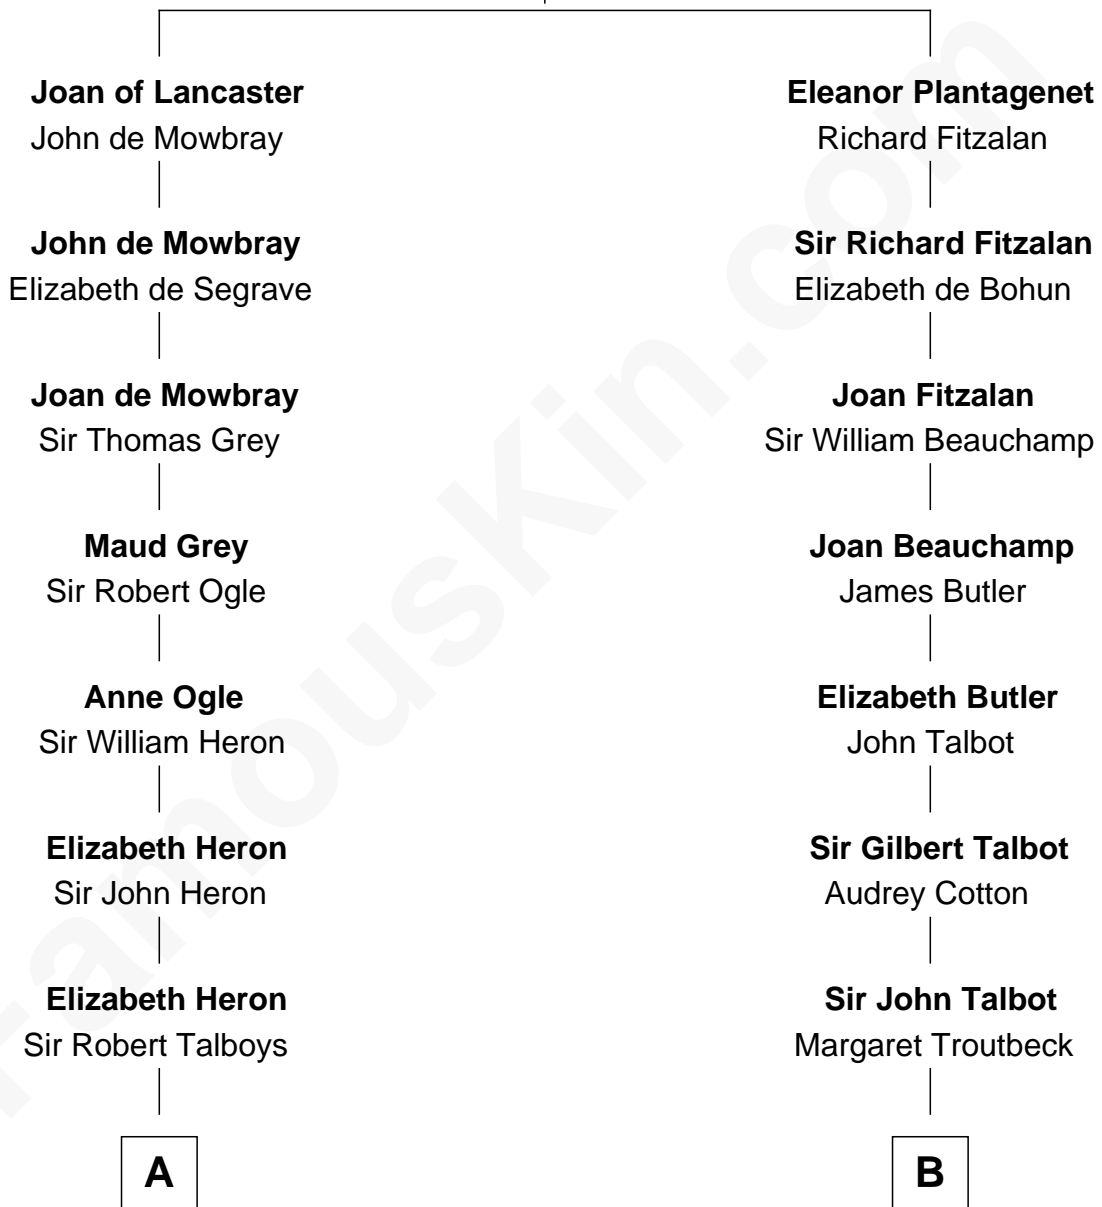

## Relationship Chart of

### Mitt Romney

70th Governor of Massachusetts

17th cousin 4 times removed of

### Jay Gould

American Railroad "Robber Baron"

**Henry Plantagenet**  
Maud de Chaworth

**C**

Clarissa Minerva Duzette

Lewis Robison

Charles Edward Robison

Rosetta Mary Berry

Alma Luella Robison

Harold Arundel LaFount

Lenore Emily LaFount

George Wilcken Romney

**Mitt Romney**

*70th Governor of Massachusetts*