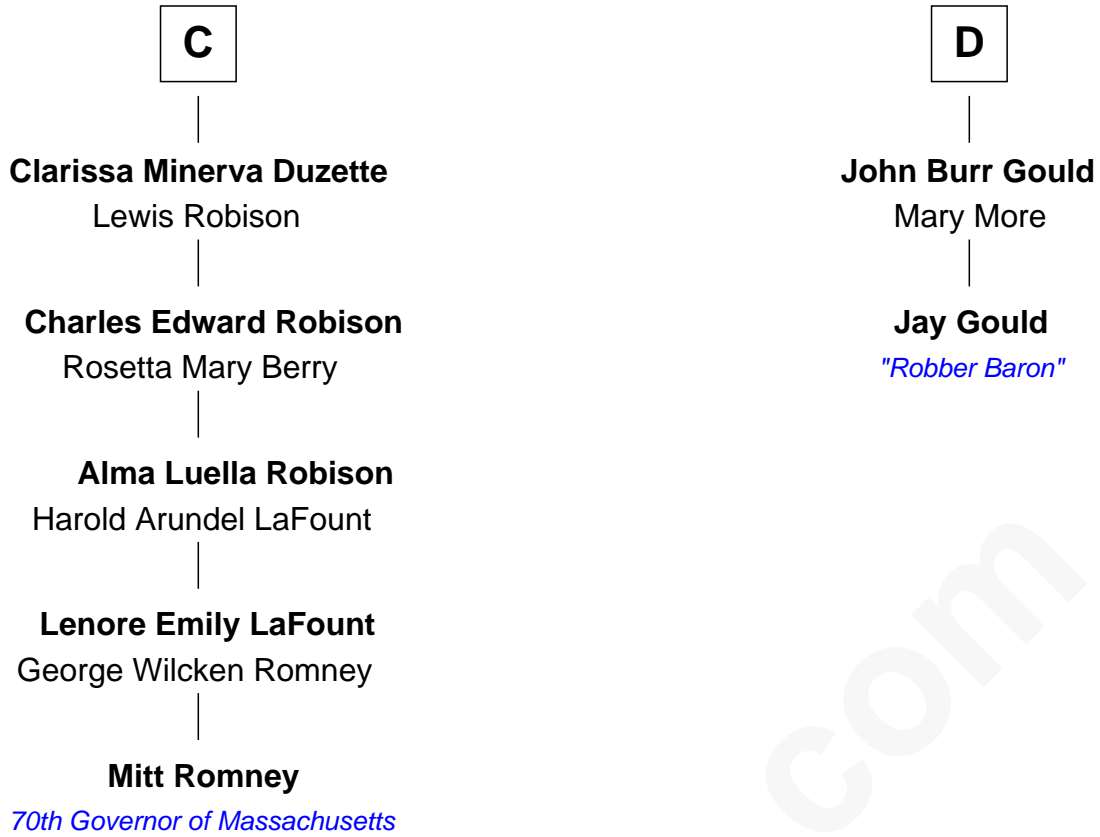

FamousKin.com

Relationship Chart of

Mitt Romney

70th Governor of Massachusetts

18th cousin 3 times removed of

Jay Gould

American Railroad "Robber Baron"

FamousKin.com