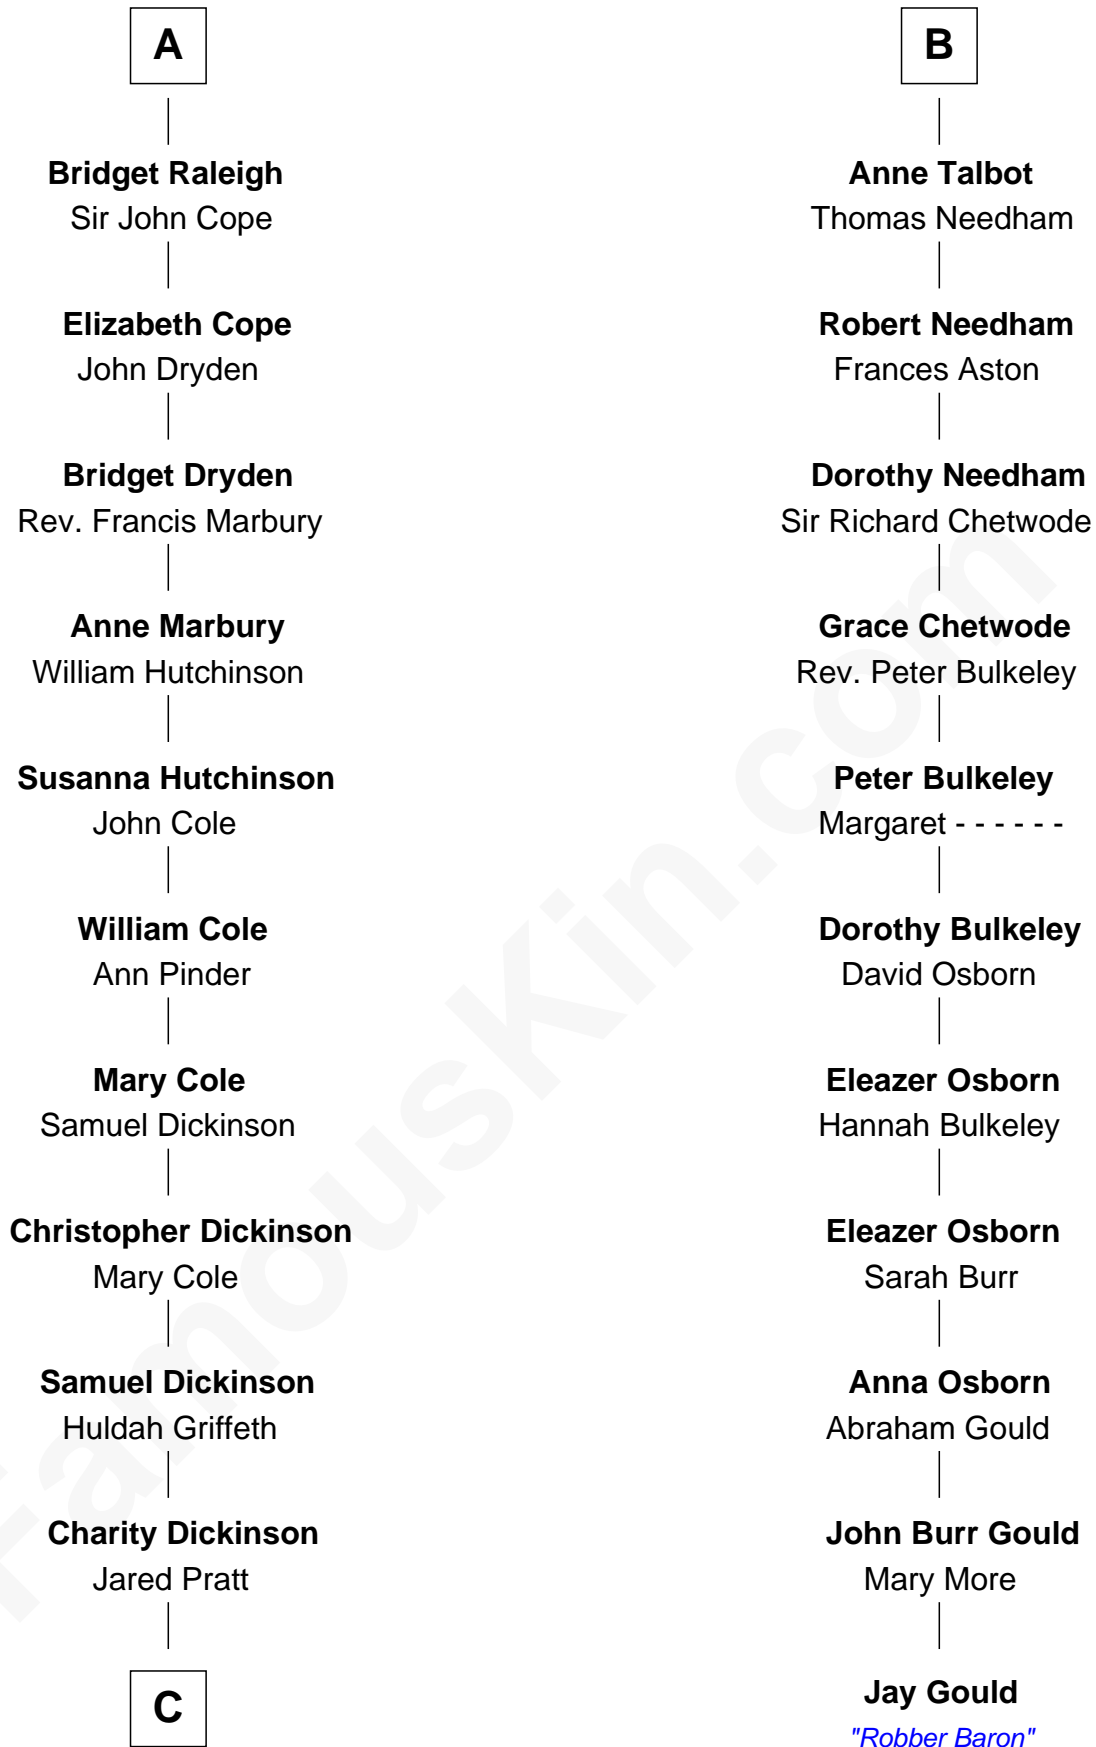

FamousKin.com

Relationship Chart of

Mitt Romney

70th Governor of Massachusetts

17th cousin 4 times removed of

Jay Gould

American Railroad "Robber Baron"

Edmund Fitzalan

Alice de Warenne

C

Parley Parker Pratt

Mary Woods

Helaman Pratt

Anna Johanna Dorothy Wilcken

Anna Amelia Pratt

Gaskell Samuel Romney

George Wilcken Romney

Lenore Emily LaFount

Mitt Romney

70th Governor of Massachusetts

FamousKin.com