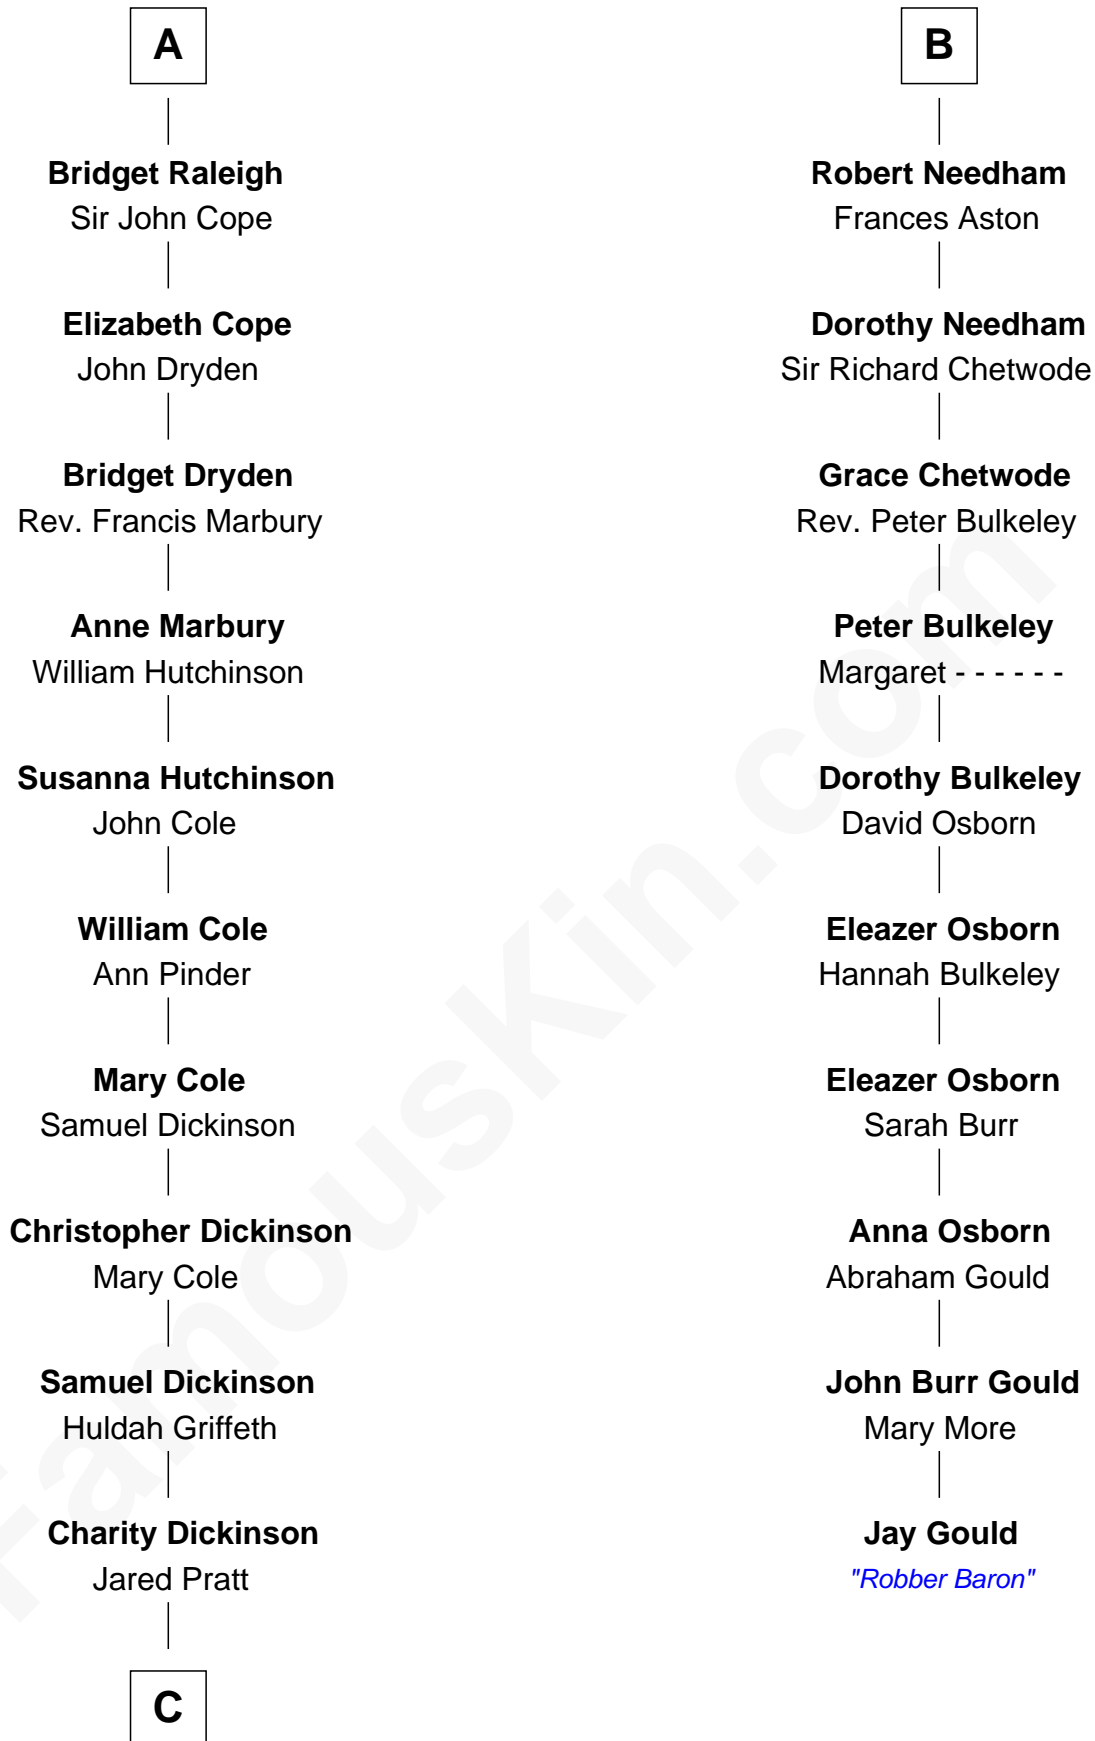

FamousKin.com

Relationship Chart of

Mitt Romney

70th Governor of Massachusetts

16th cousin 5 times removed of

Jay Gould

American Railroad "Robber Baron"

C

—
Parley Parker Pratt

Mary Woods

—
Helaman Pratt

Anna Johanna Dorothy Wilcken

—
Anna Amelia Pratt

Gaskell Samuel Romney

—
George Wilcken Romney

Lenore Emily LaFount

—
Mitt Romney

70th Governor of Massachusetts

FamousKin.com