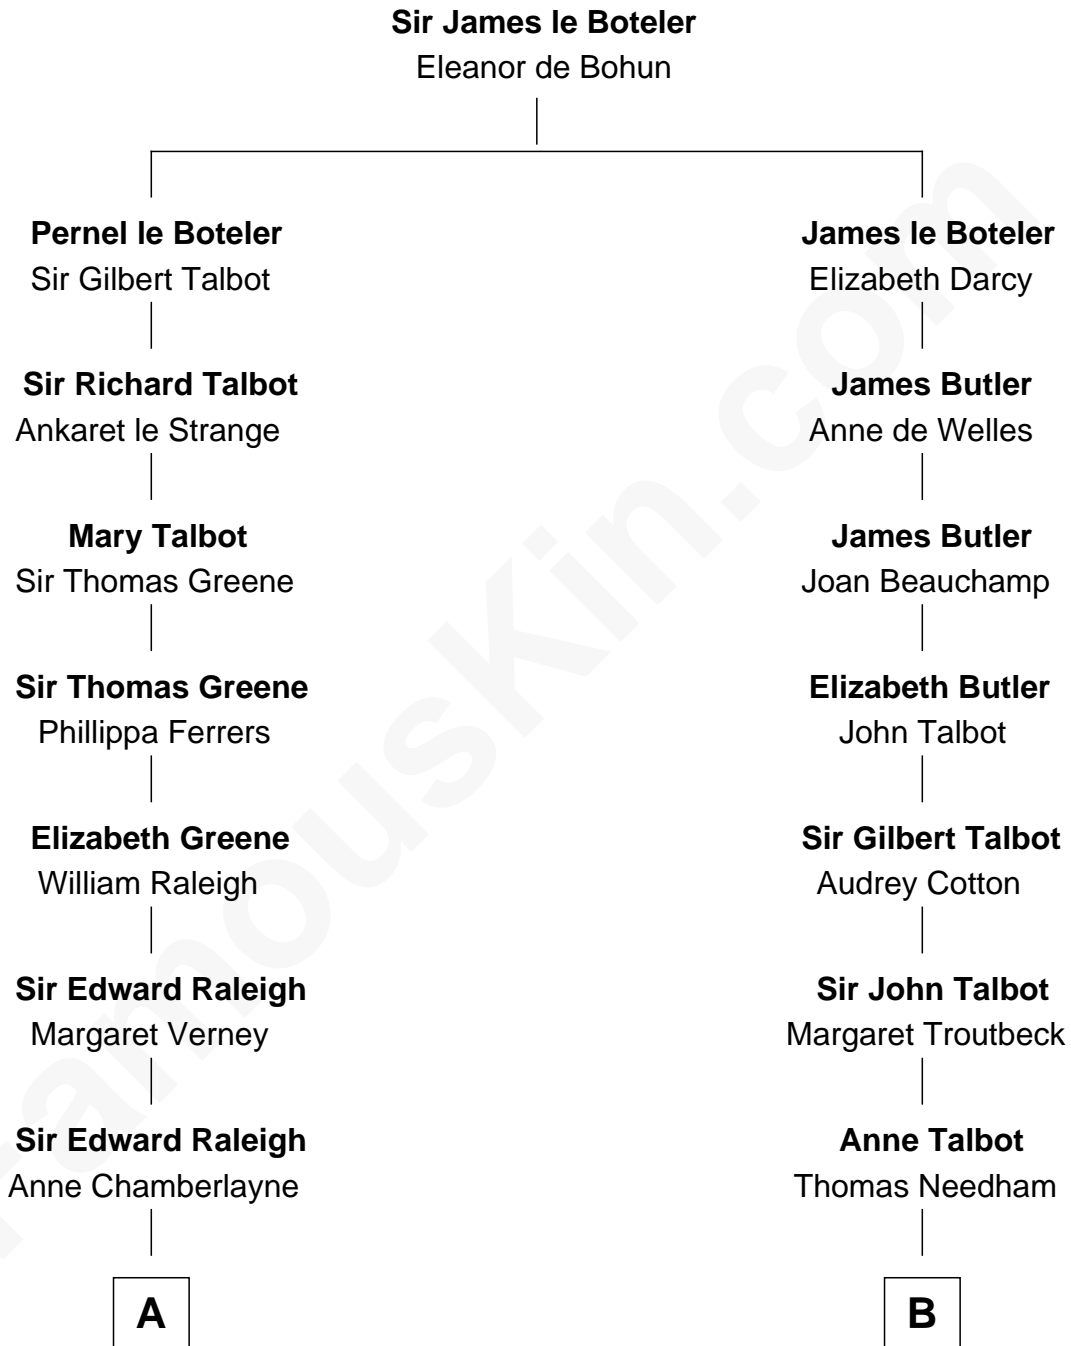

FamousKin.com

Relationship Chart of

Mitt Romney

70th Governor of Massachusetts

16th cousin 5 times removed of

Jay Gould

American Railroad "Robber Baron"

C

—
Parley Parker Pratt

Mary Woods

—
Helaman Pratt

Anna Johanna Dorothy Wilcken

—
Anna Amelia Pratt

Gaskell Samuel Romney

—
George Wilcken Romney

Lenore Emily LaFount