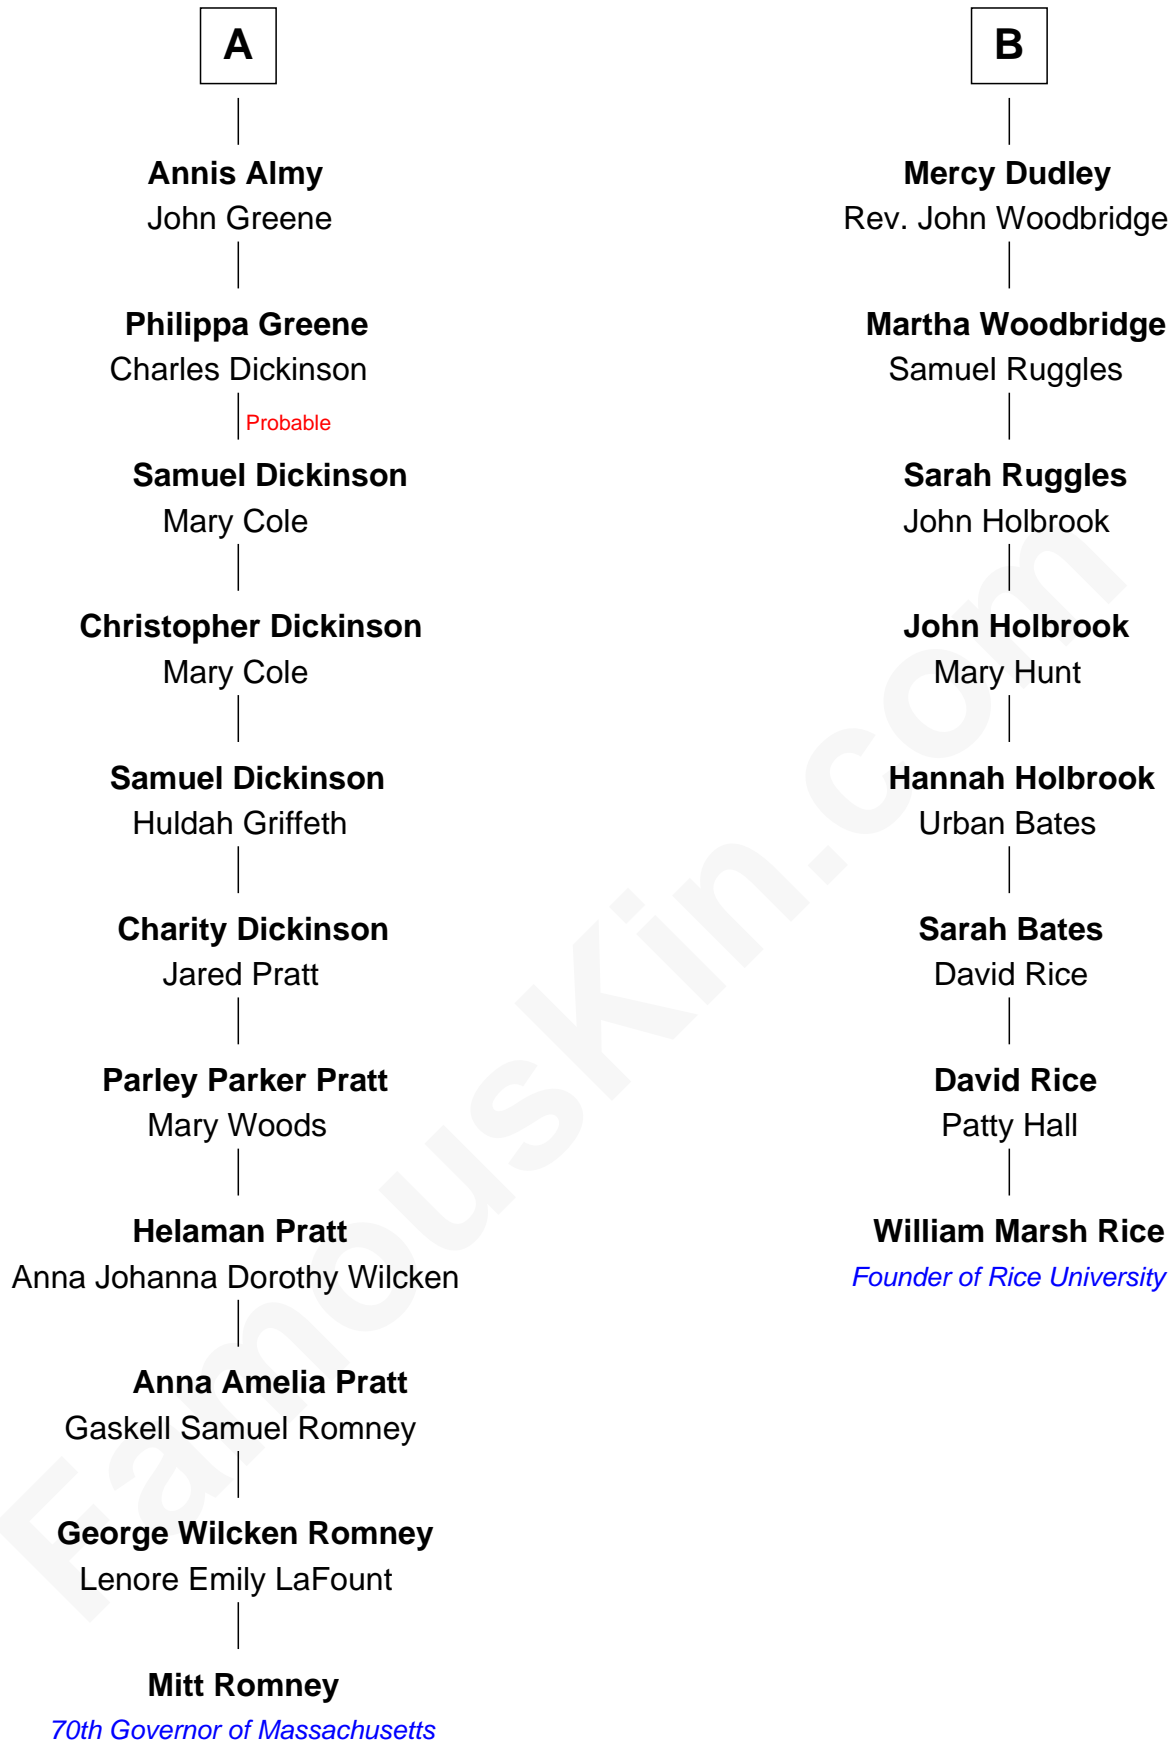

FamousKin.com

Relationship Chart of

Mitt Romney

70th Governor of Massachusetts

14th cousin 3 times removed of

William Marsh Rice

Founder of Rice University

Mitt Romney photo by [Gage Skidmore](#) (CC BY-SA 3.0)