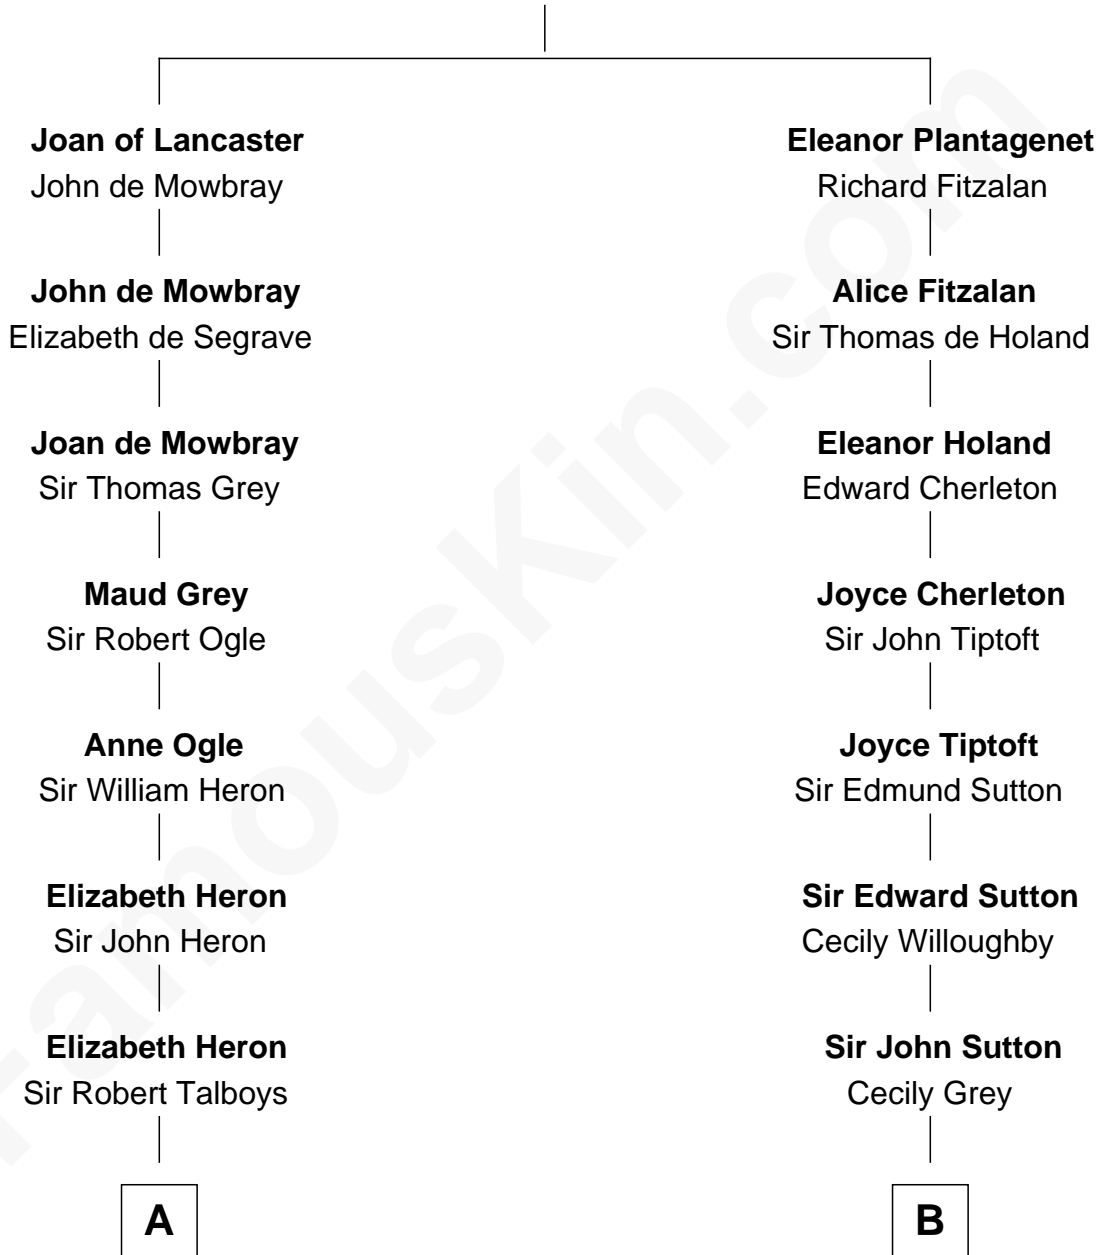

## Relationship Chart of

### Mitt Romney

70th Governor of Massachusetts

17th cousin 4 times removed of

**William Marsh Rice**  
 Founder of Rice University

**Henry Plantagenet**  
 Maud de Chaworth

**C**

Clarissa Minerva Duzette

Lewis Robison

Charles Edward Robison

Rosetta Mary Berry

Alma Luella Robison

Harold Arundel LaFount

Lenore Emily LaFount

George Wilcken Romney

**Mitt Romney**

*70th Governor of Massachusetts*