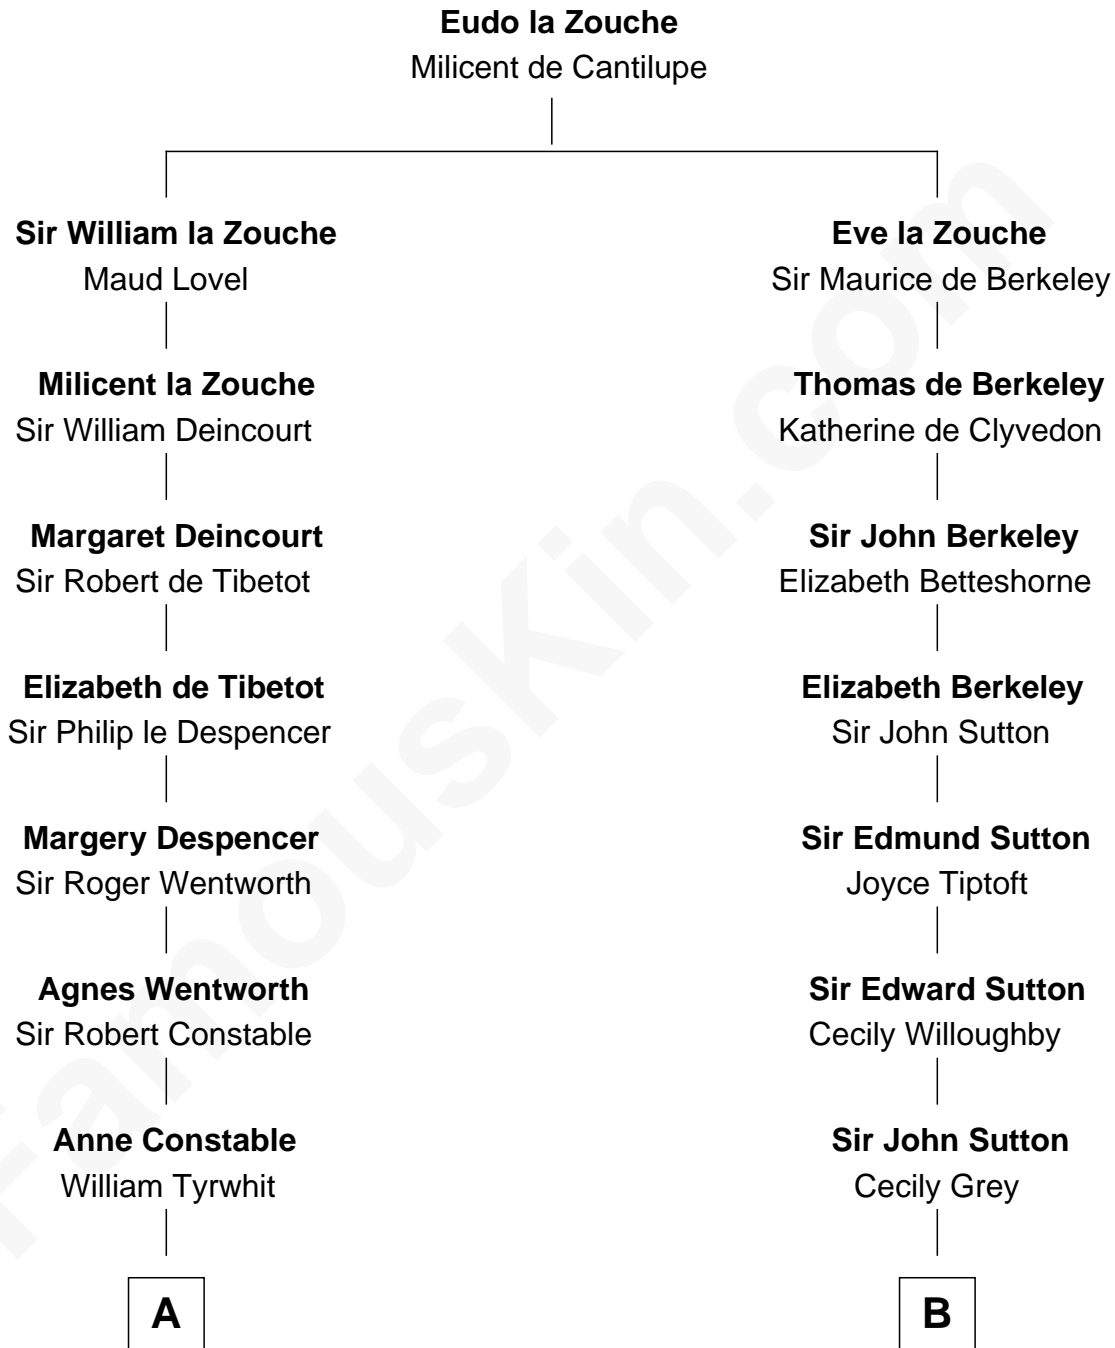

FamousKin.com

Relationship Chart of

Mitt Romney

70th Governor of Massachusetts

17th cousin 4 times removed of

William Marsh Rice
 Founder of Rice University

C

Clarissa Minerva Duzette

Lewis Robison

Charles Edward Robison

Rosetta Mary Berry

Alma Luella Robison

Harold Arundel LaFount

Lenore Emily LaFount

George Wilcken Romney

Mitt Romney