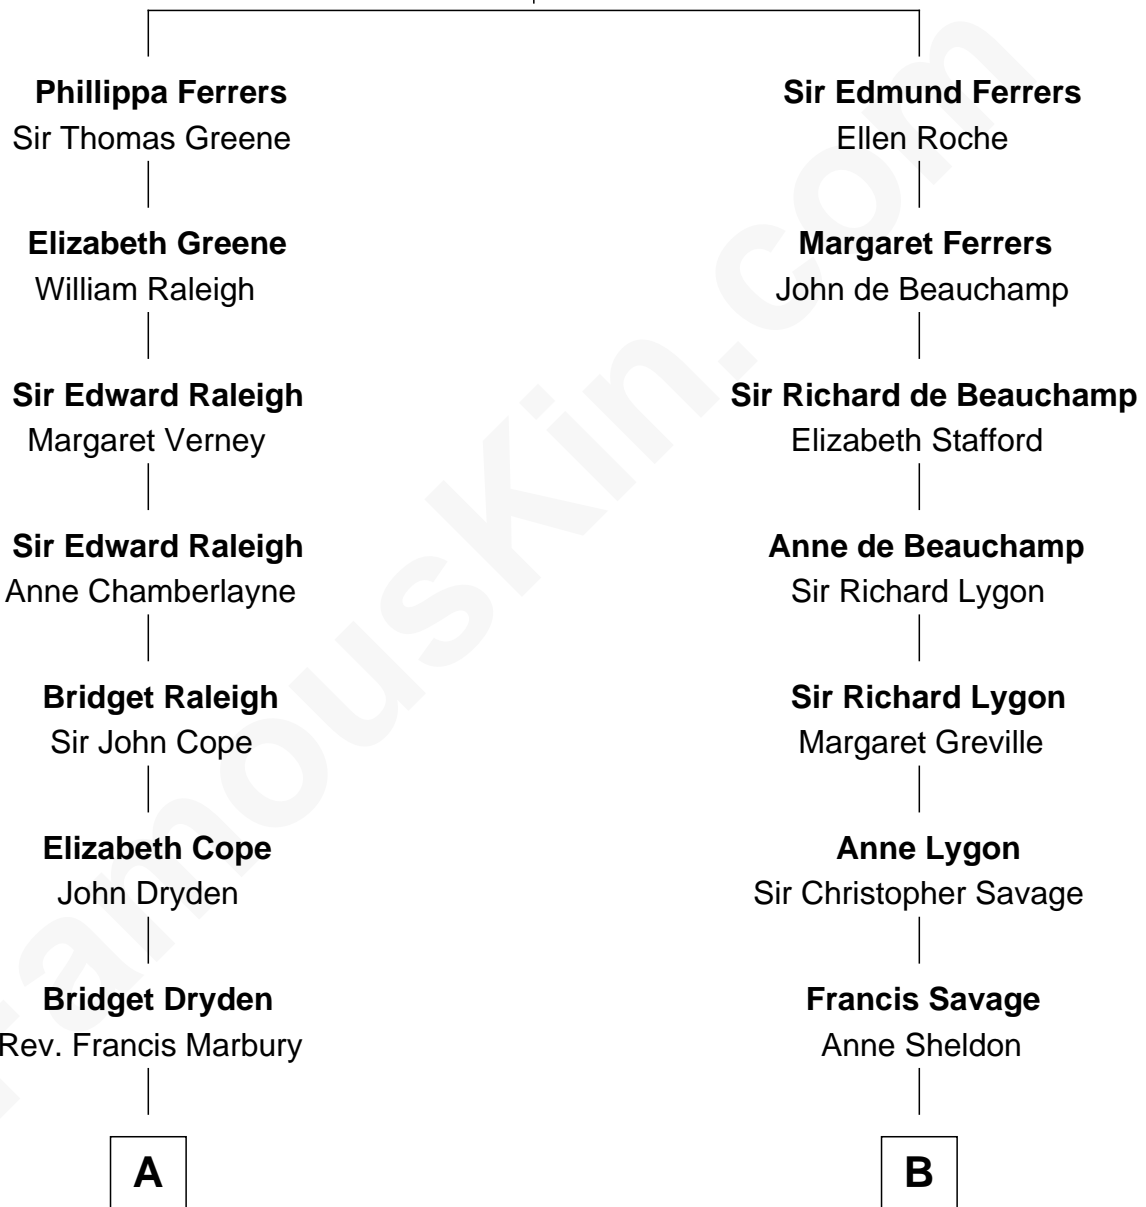

FamousKin.com Relationship Chart of

Mitt Romney

70th Governor of Massachusetts

18th cousin of

General George C. Marshall

Author of "The Marshall Plan"

Robert de Ferrers
Margaret Despencer

C

George Wilcken Romney
Lenore Emily LaFount

Mitt Romney
70th Governor of Massachusetts

D

George Catlett Marshall
Laura Emily Bradford

General George C. Marshall
U.S. Army - World War II

FamousKin.com