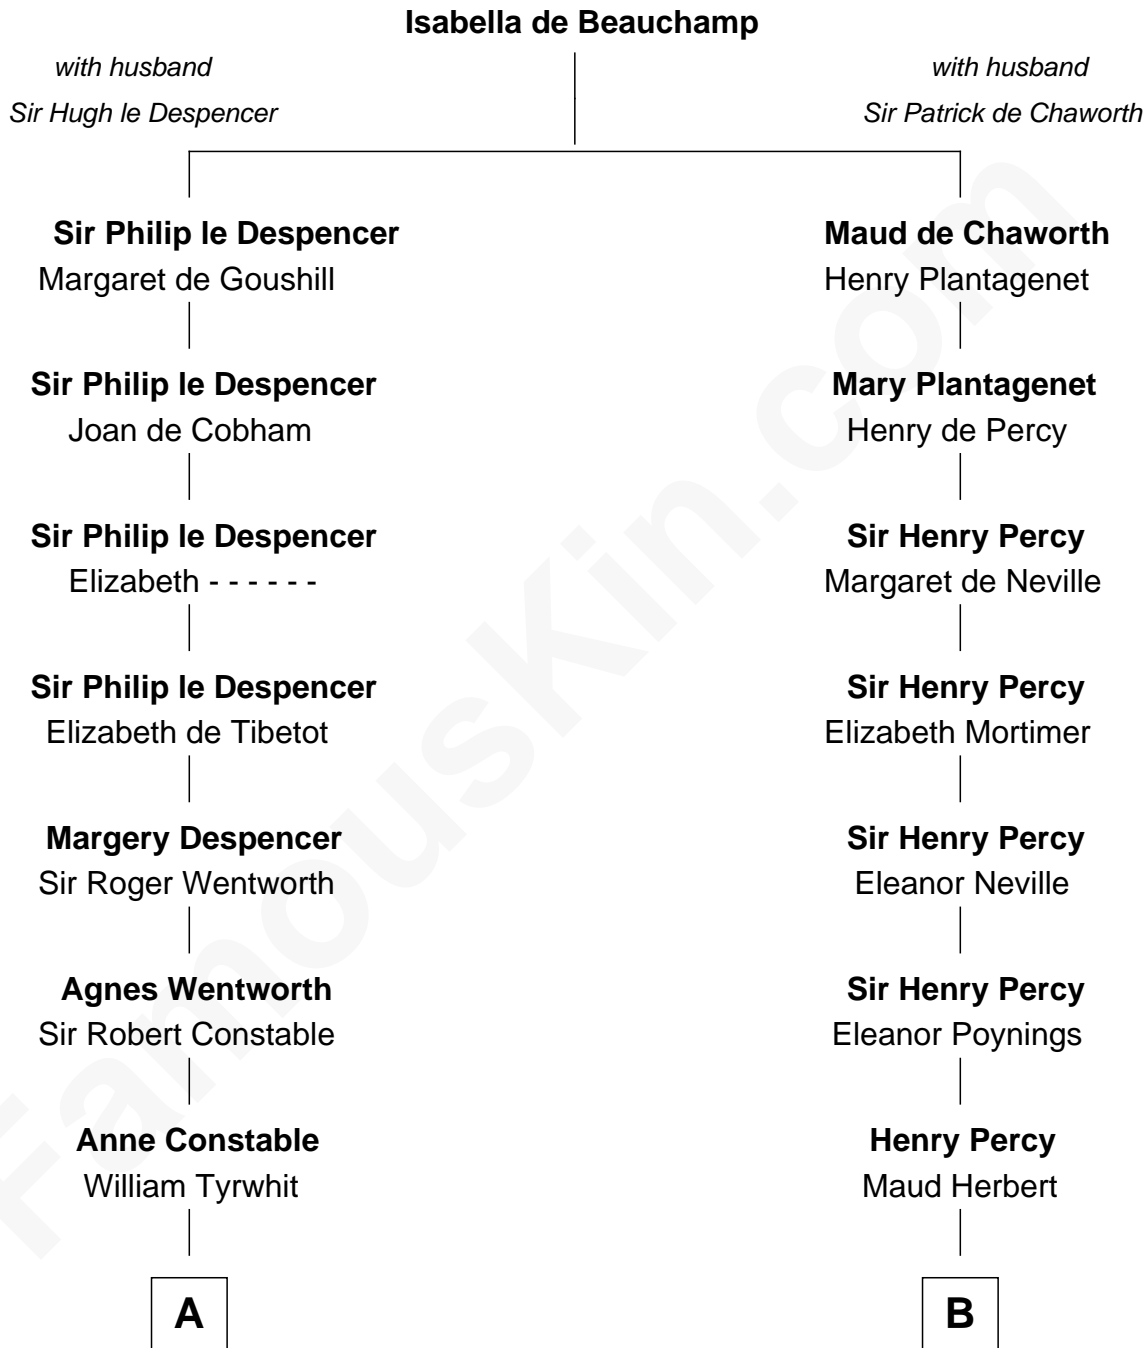

FamousKin.com Relationship Chart of

Mitt Romney

70th Governor of Massachusetts

21st cousin of

Harry F. Byrd

50th Governor of Virginia

C

Clarissa Minerva Duzette

Lewis Robison

Charles Edward Robison

Rosetta Mary Berry

Alma Luella Robison

Harold Arundel LaFount

Lenore Emily LaFount

George Wilcken Romney

Mitt Romney