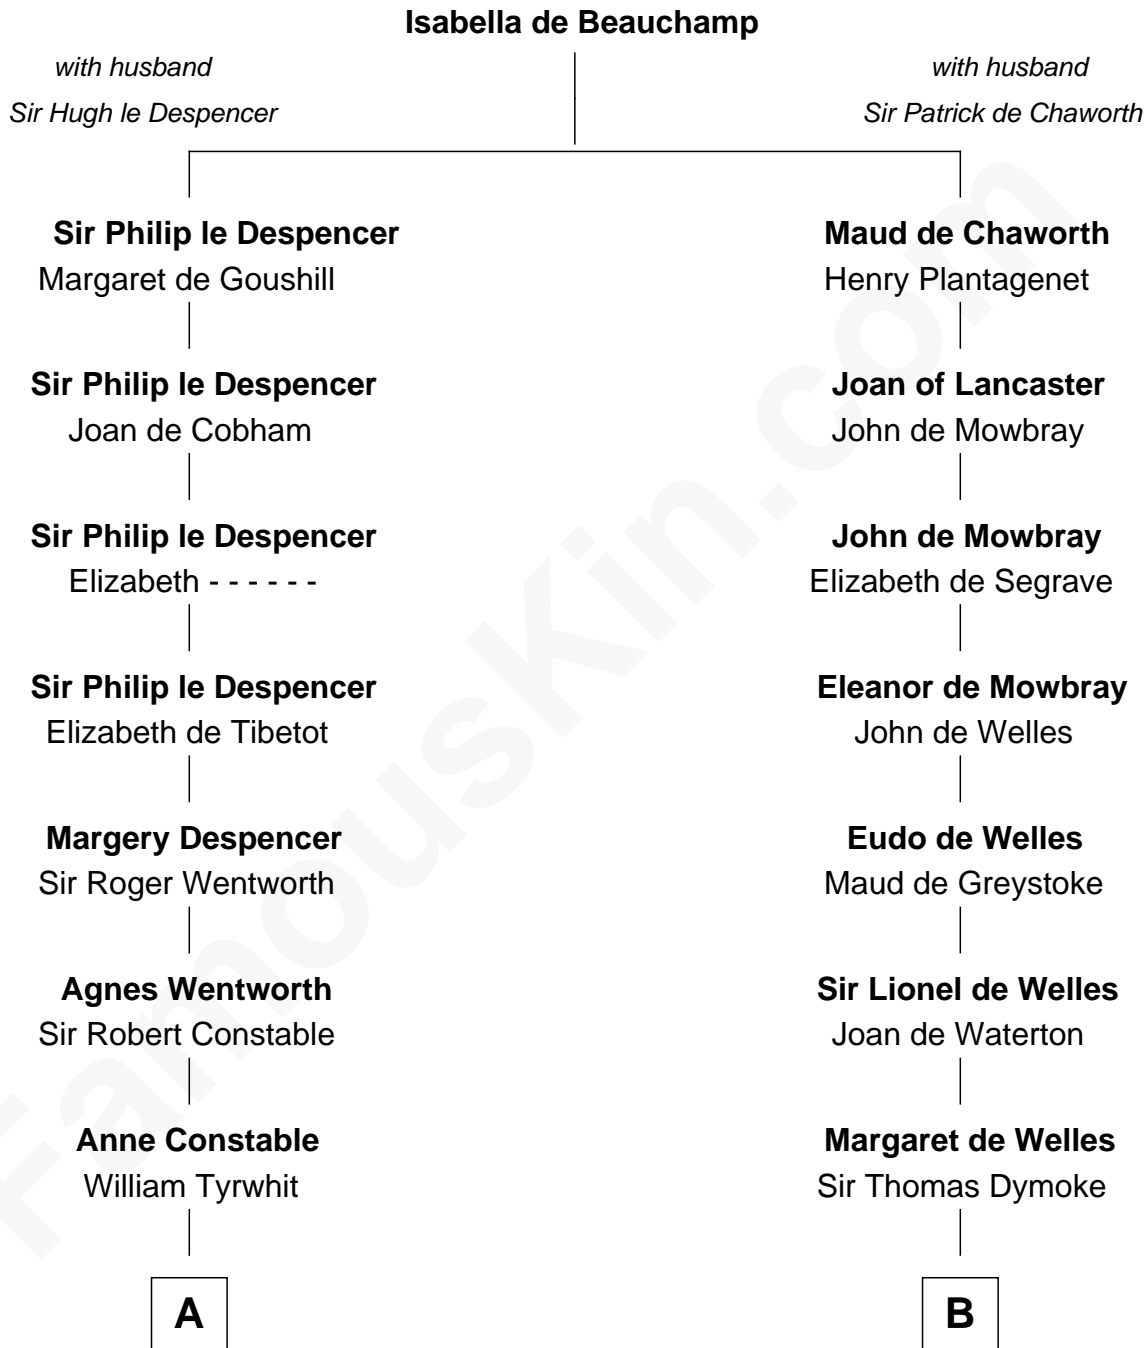

FamousKin.com

Relationship Chart of

Mitt Romney

70th Governor of Massachusetts

16th cousin 5 times removed of

Meriwether Lewis

Lewis and Clark Expedition

C

Clarissa Minerva Duzette

Lewis Robison

Charles Edward Robison

Rosetta Mary Berry

Alma Luella Robison

Harold Arundel LaFount

Lenore Emily LaFount

George Wilcken Romney

Mitt Romney

70th Governor of Massachusetts

FamousKin.com