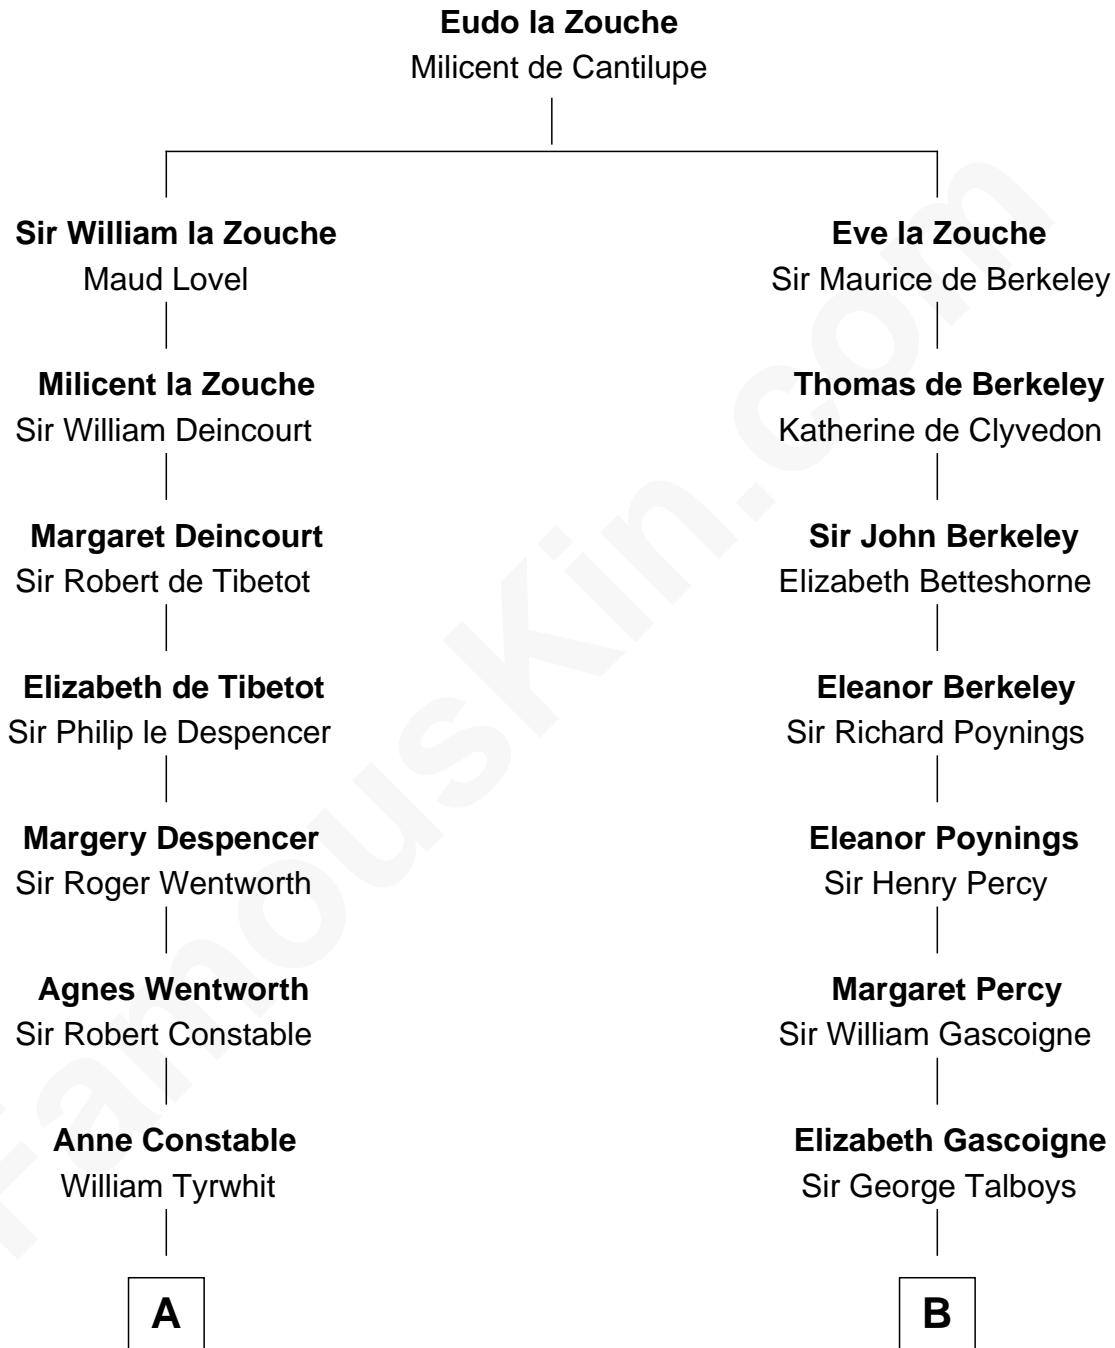

FamousKin.com

Relationship Chart of

Mitt Romney

70th Governor of Massachusetts

15th cousin 6 times removed of

Meriwether Lewis

Lewis and Clark Expedition

C

Clarissa Minerva Duzette

Lewis Robison

Charles Edward Robison

Rosetta Mary Berry

Alma Luella Robison

Harold Arundel LaFount

Lenore Emily LaFount

George Wilcken Romney

Mitt Romney

70th Governor of Massachusetts

FamousKin.com