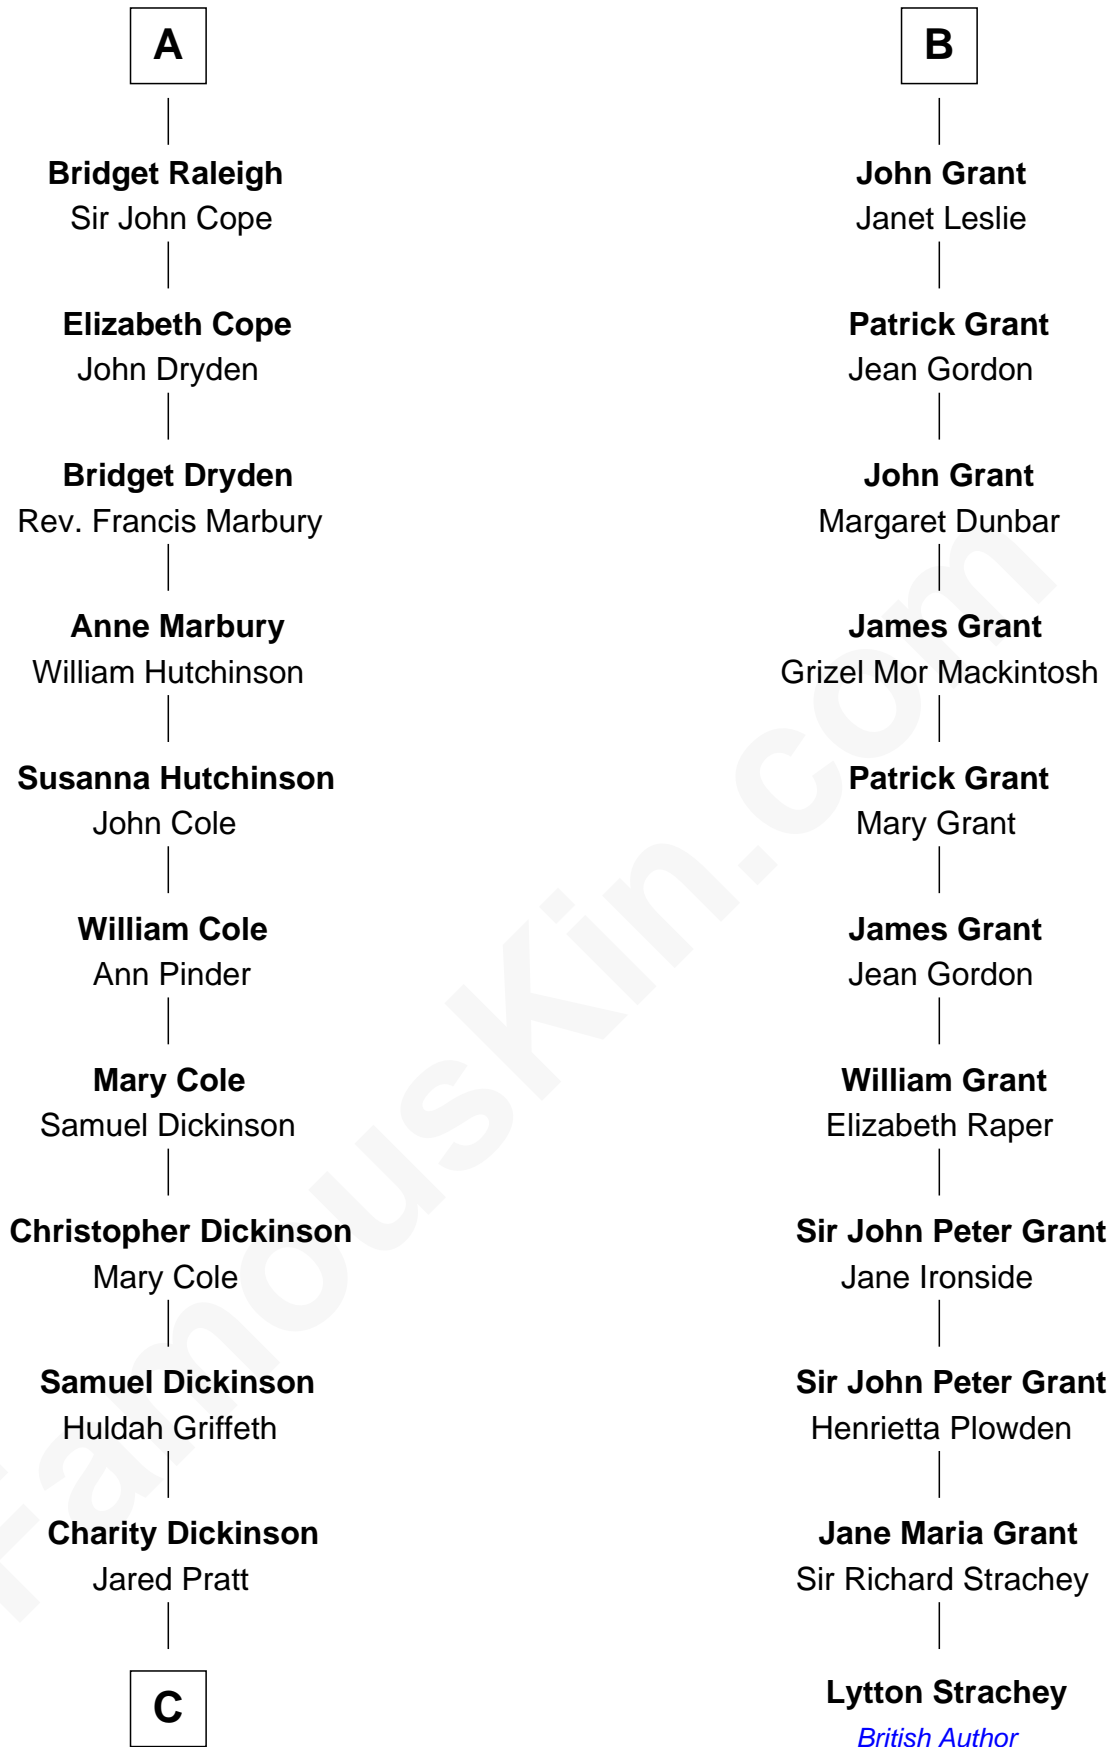

FamousKin.com

Relationship Chart of

Mitt Romney

70th Governor of Massachusetts

17th cousin 4 times removed of

Lytton Strachey

Author and Co-Founder of Bloomsbury Group

Edmund Fitzalan

Alice de Warenne

C

—
Parley Parker Pratt

Mary Woods

—
Helaman Pratt

Anna Johanna Dorothy Wilcken

—
Anna Amelia Pratt

Gaskell Samuel Romney

—
George Wilcken Romney

Lenore Emily LaFount

—
Mitt Romney

70th Governor of Massachusetts

FamousKin.com