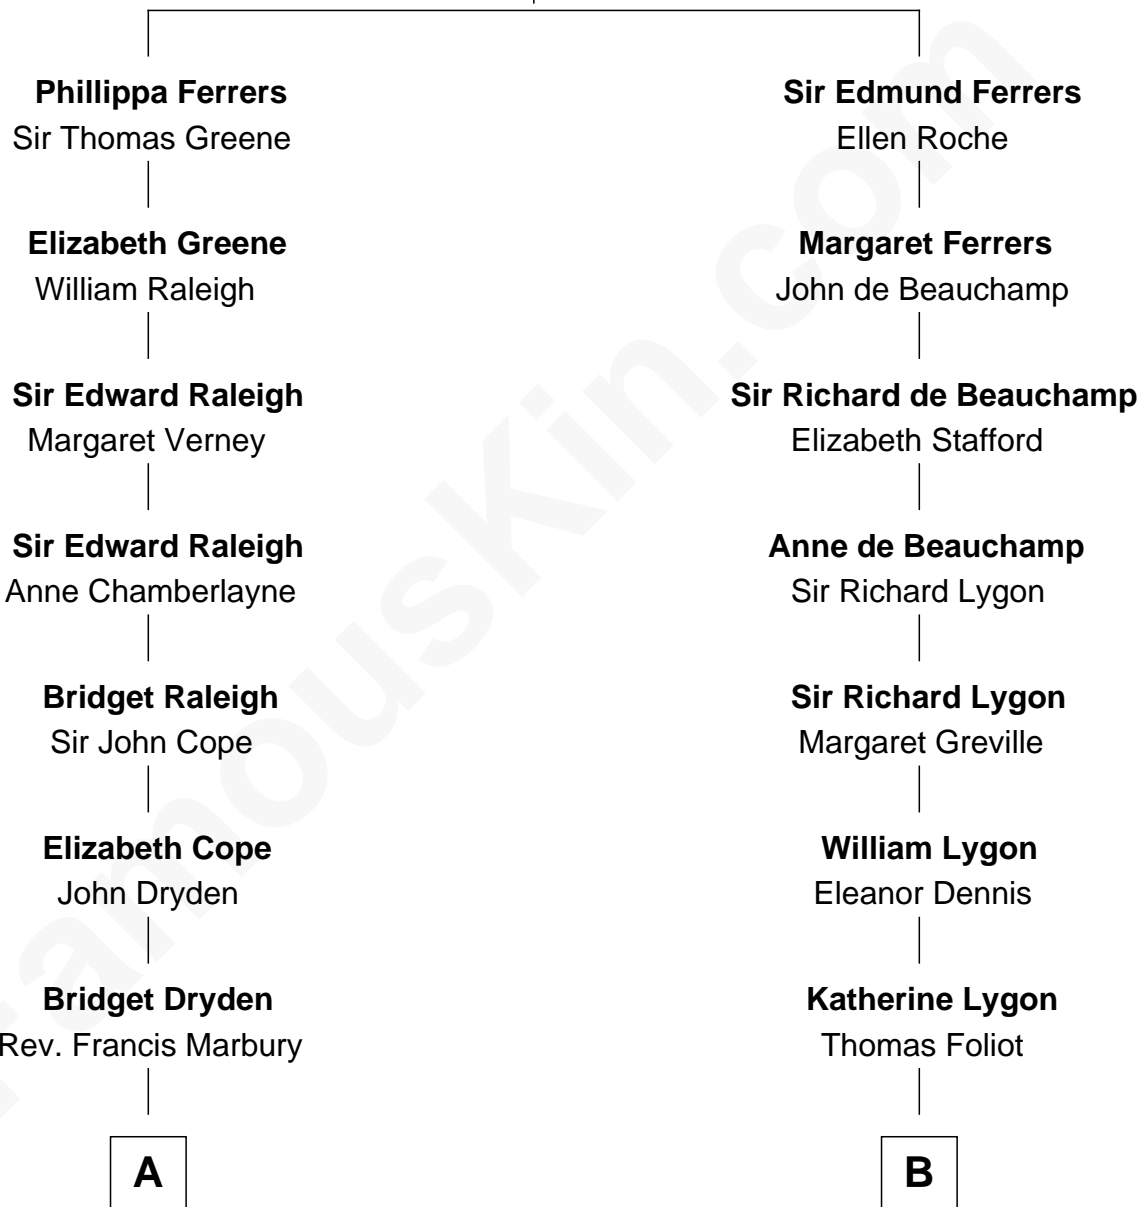

# FamousKin.com Relationship Chart of

**Mitt Romney**

*70th Governor of Massachusetts*

18th cousin 1 time removed of

**Sarah Ferguson**

*Duchess of York*

**Robert de Ferrers**  
Margaret Despencer

**C**

**George Wilcken Romney**  
Lenore Emily LaFount

**Mitt Romney**  
*70th Governor of Massachusetts*

**D**

**Andrew Henry Ferguson**  
Marian Louisa Montagu-Douglas-Scott

**Ronald Ivor Ferguson**  
Susan Mary Wright

**Sarah Ferguson**  
*Duchess of York*

FamousKin.com