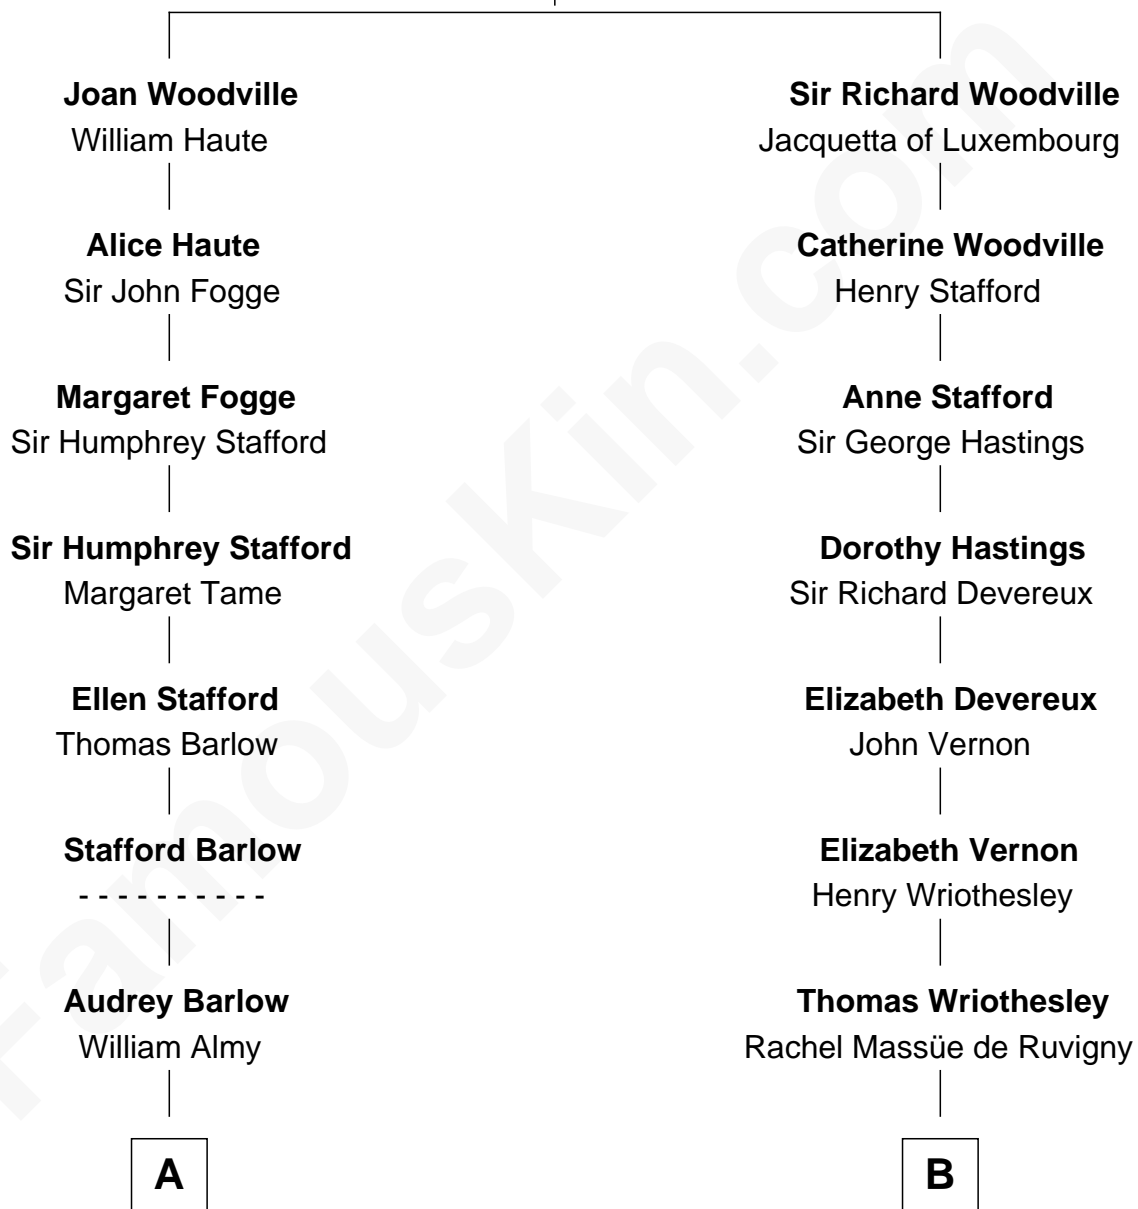

FamousKin.com Relationship Chart of

Mitt Romney

70th Governor of Massachusetts

17th cousin of

Sarah Ferguson

Duchess of York

Richard Woodville

Joan Bedlisgate

Mitt Romney photo by [Gage Skidmore](#) (CC BY-SA 3.0)

Sarah Ferguson photo by [Norbert Aepli](#) (CC BY 3.0)