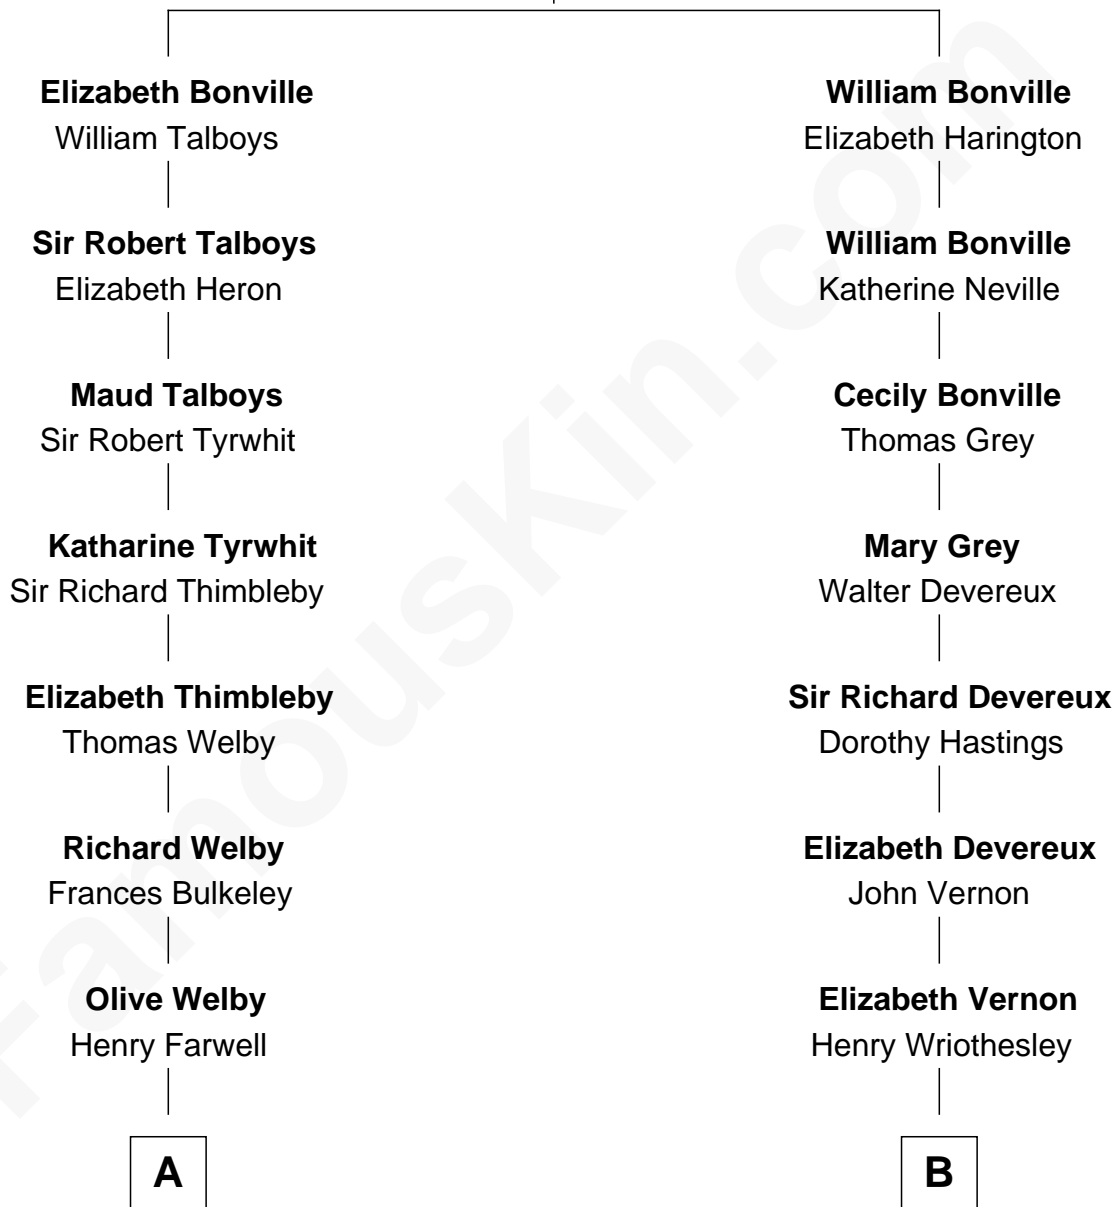

FamousKin.com

Relationship Chart of

Mitt Romney

70th Governor of Massachusetts

16th cousin 2 times removed of

Sarah Ferguson
Duchess of York

Sir William Bonville
Margaret Grey

C

Ronald Ivor Ferguson

Susan Mary Wright

Sarah Ferguson

Duchess of York

FamousKin.com