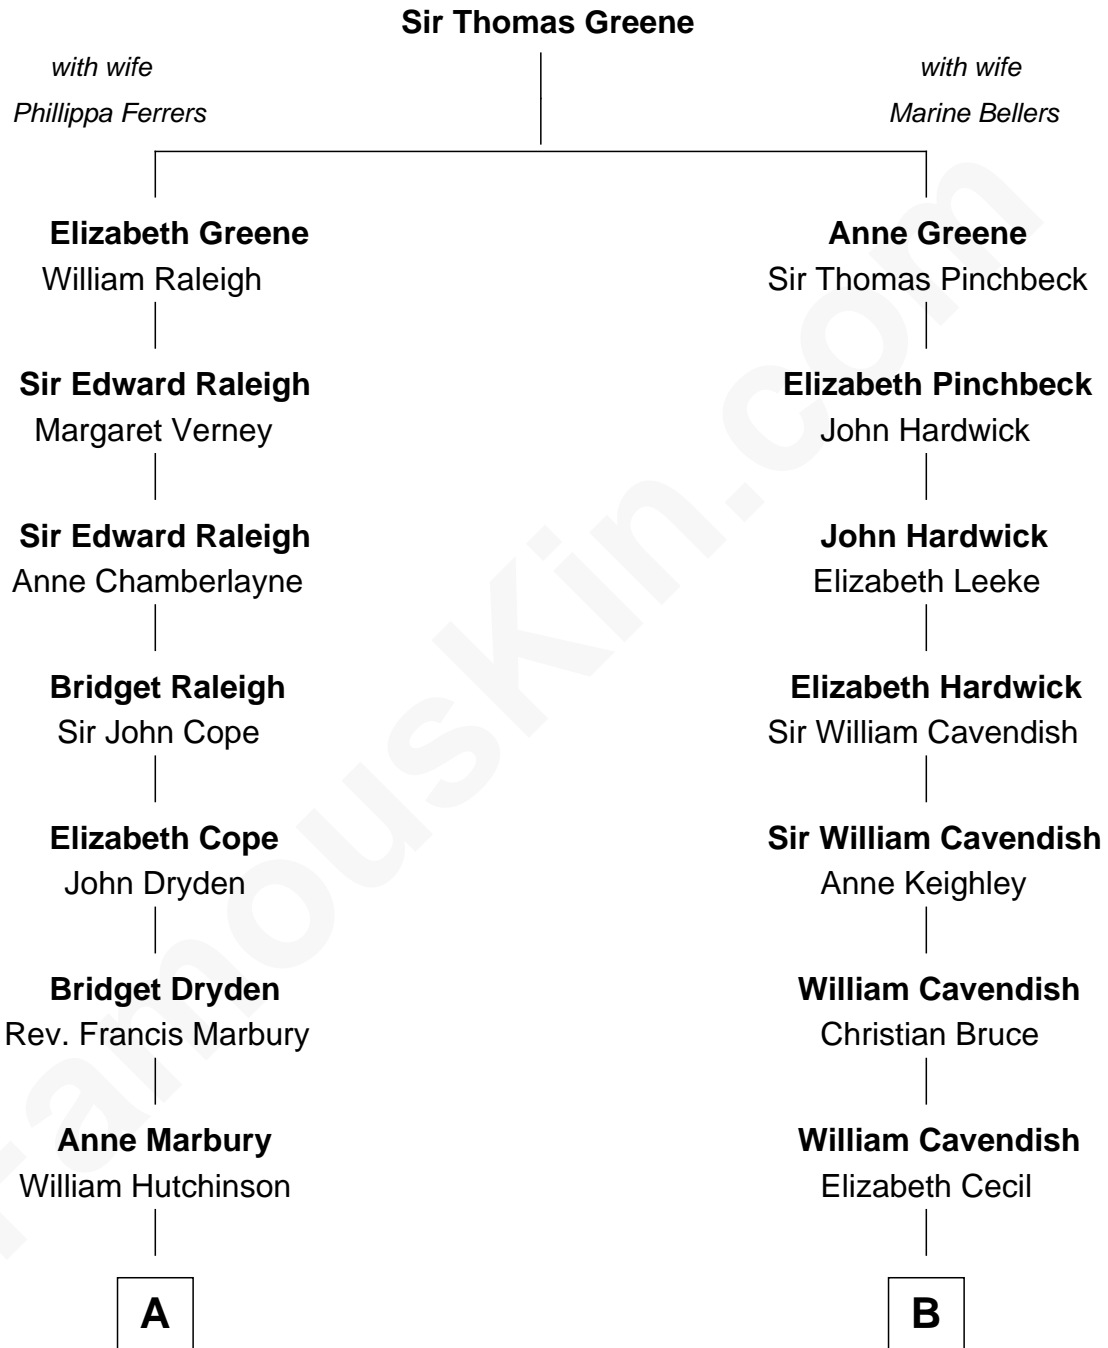

FamousKin.com

Relationship Chart of

Mitt Romney

70th Governor of Massachusetts

17th cousin 1 time removed of

Sarah Ferguson
Duchess of York

C

Ronald Ivor Ferguson

Susan Mary Wright

Sarah Ferguson

Duchess of York

FamousKin.com