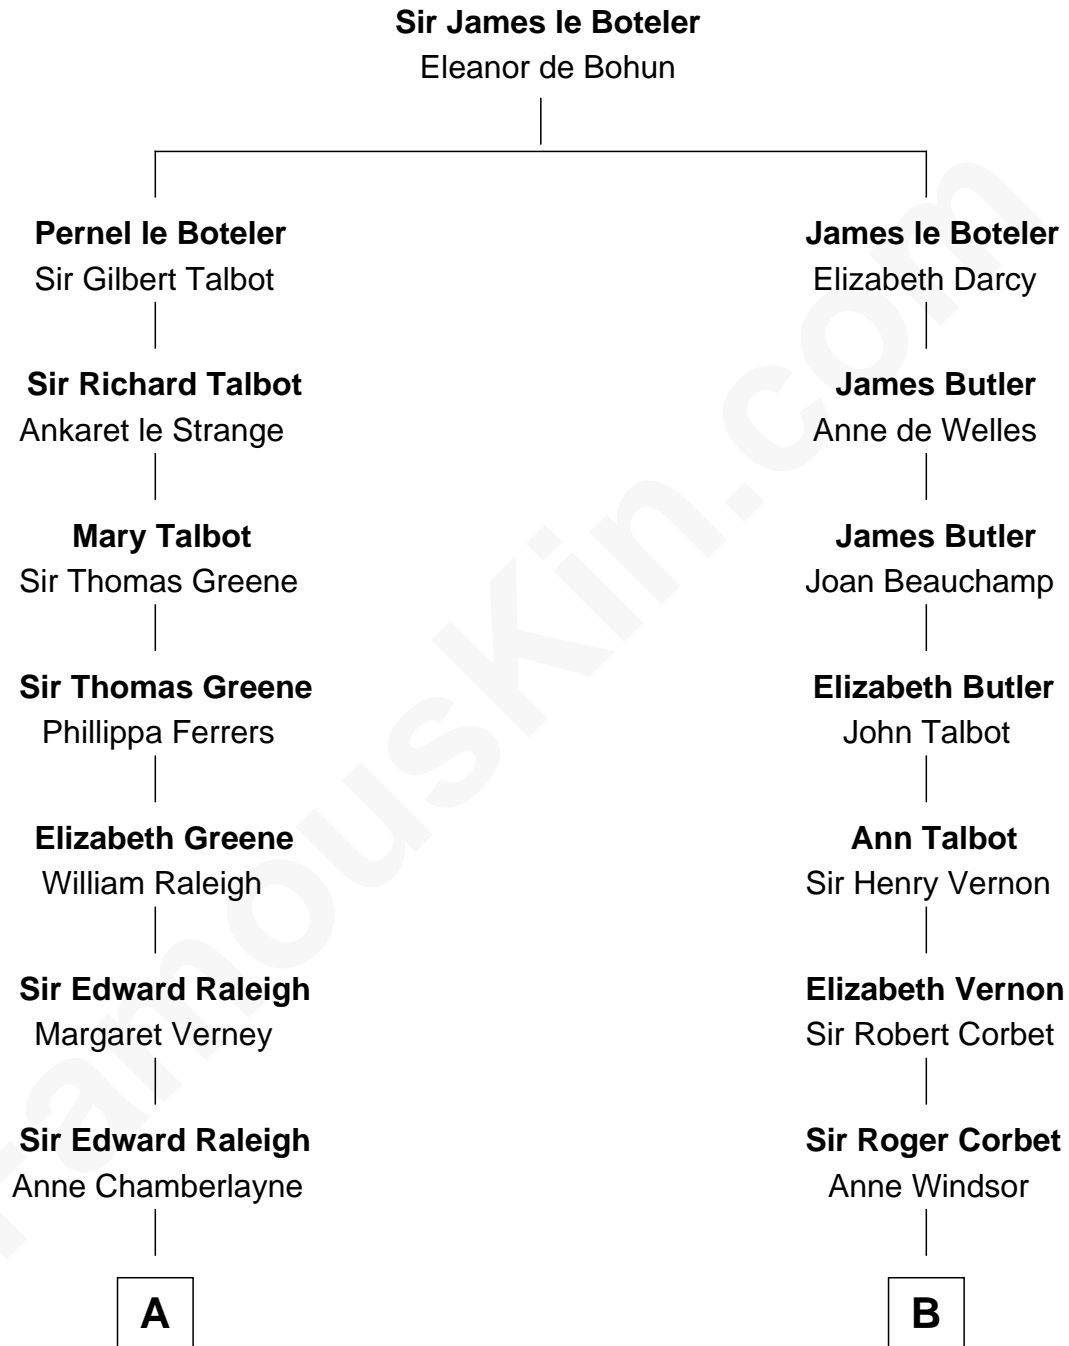

FamousKin.com Relationship Chart of

Mitt Romney

70th Governor of Massachusetts

17th cousin 4 times removed of

Joan Fontaine

Movie Actress

C

—
Parley Parker Pratt

Mary Woods

—
Helaman Pratt

Anna Johanna Dorothy Wilcken

—
Anna Amelia Pratt

Gaskell Samuel Romney

—
George Wilcken Romney

Lenore Emily LaFount

—
Mitt Romney