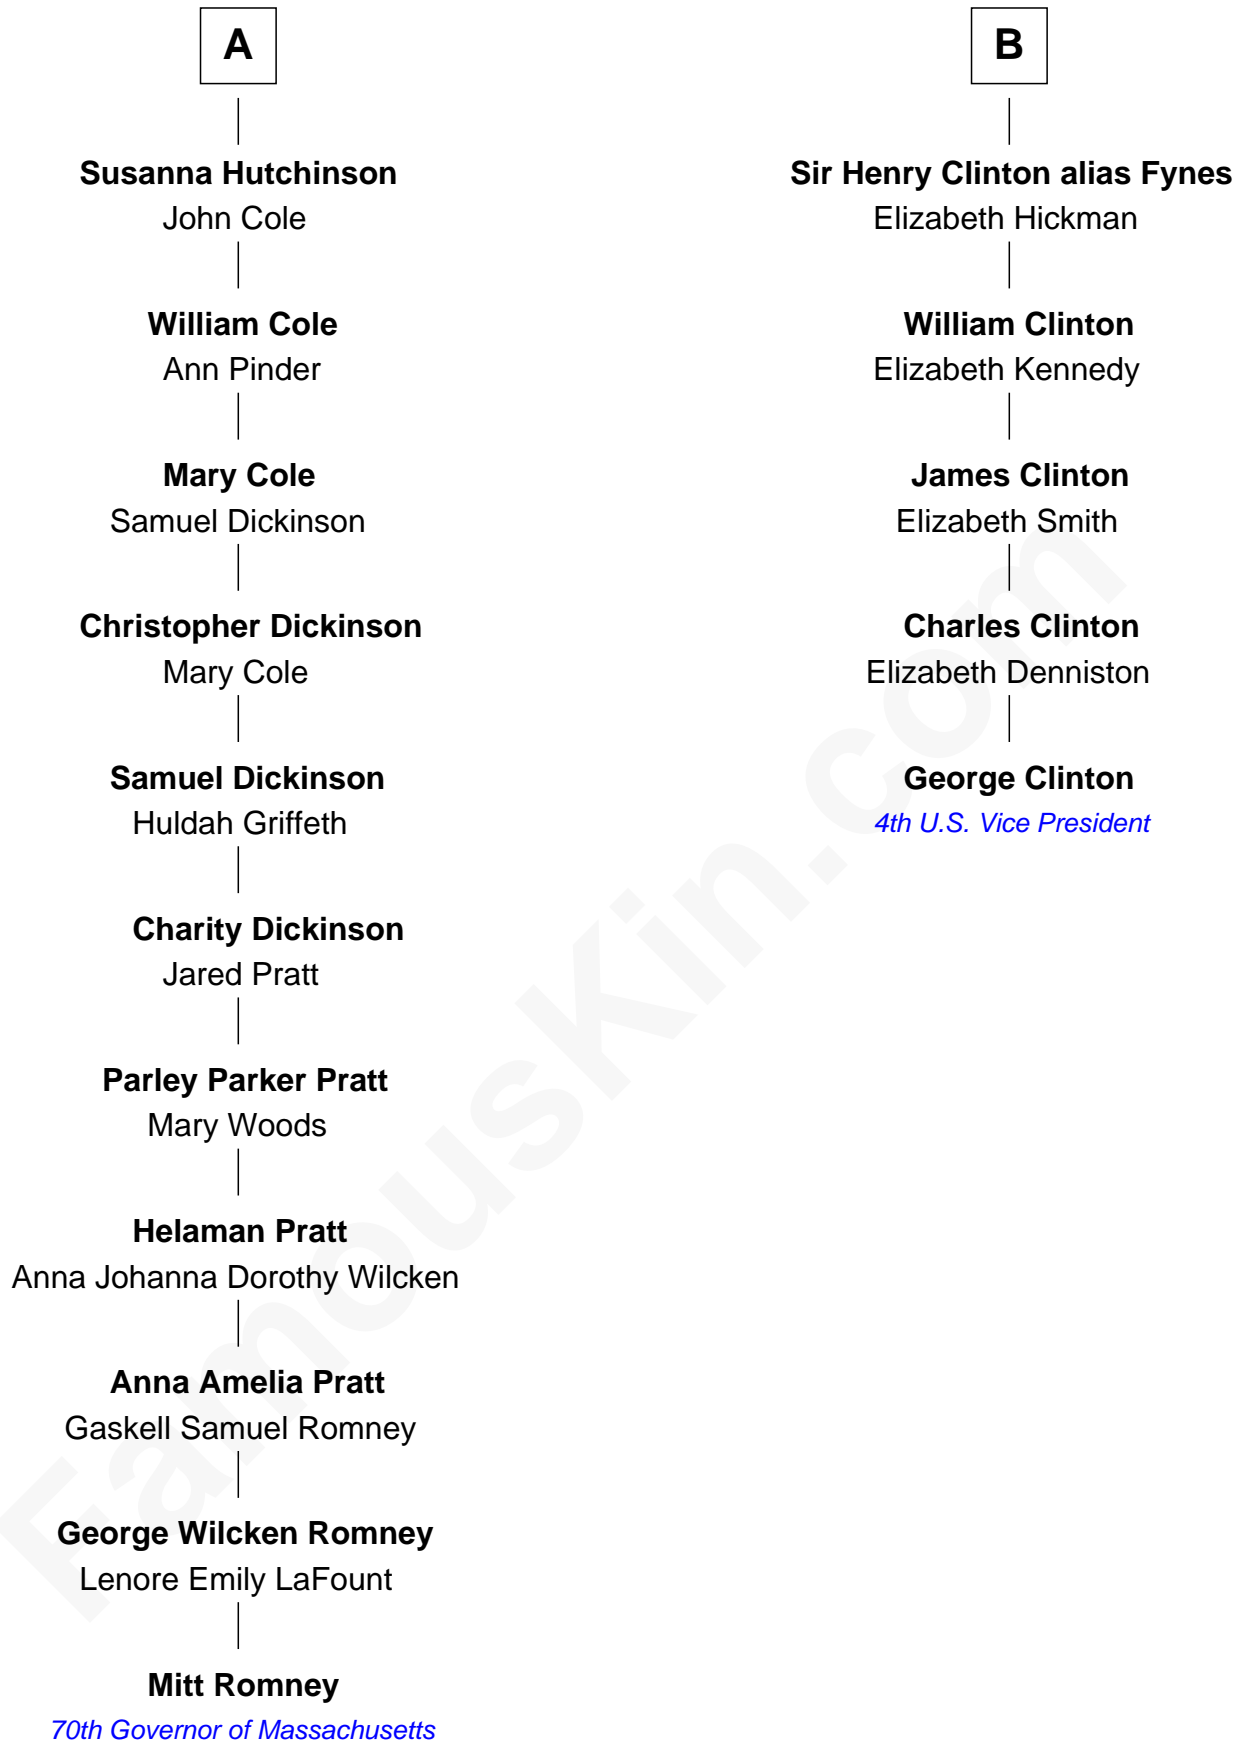

FamousKin.com

Relationship Chart of

Mitt Romney

70th Governor of Massachusetts

11th cousin 6 times removed of

George Clinton

4th U.S. Vice President

Sir Walter Blount

Sancha de Ayala

Sir Thomas Blount

Margaret de Gresley

Sir Thomas Blount

Agnes Hawley

Anne Blount

William Marbury

Robert Marbury

Constance Blount

Sir John Sutton

Sir John Sutton

Elizabeth Berkeley

Sir John Sutton Dudley

Elizabeth Bramshot

Edmund Dudley

Elizabeth Grey

Elizabeth Dudley

William Stourton

Ursula Stourton

Sir Edward Clinton

Sir Henry Clinton

Elizabeth Morrison

B

Mitt Romney photo by [Gage Skidmore](#) (CC BY-SA 3.0)