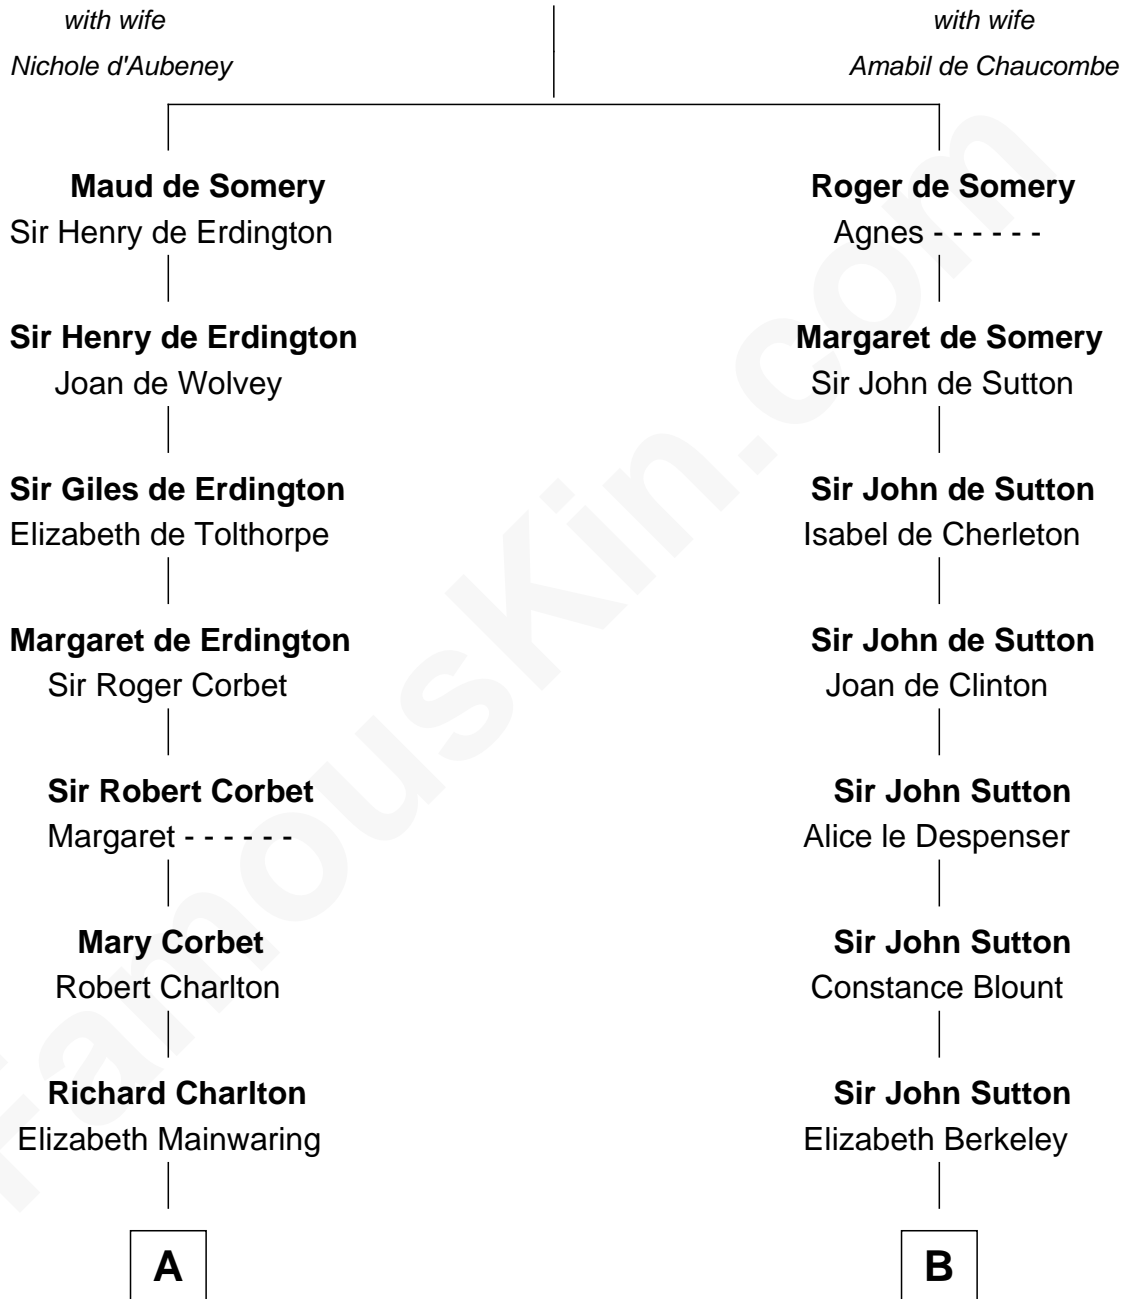

FamousKin.com

Relationship Chart of

Mitt Romney

70th Governor of Massachusetts

16th cousin 5 times removed of

George Clinton

4th U.S. Vice President

Sir Roger de Somery

George Wilcken Romney

Mitt Romney

70th Governor of Massachusetts

FamousKin.com