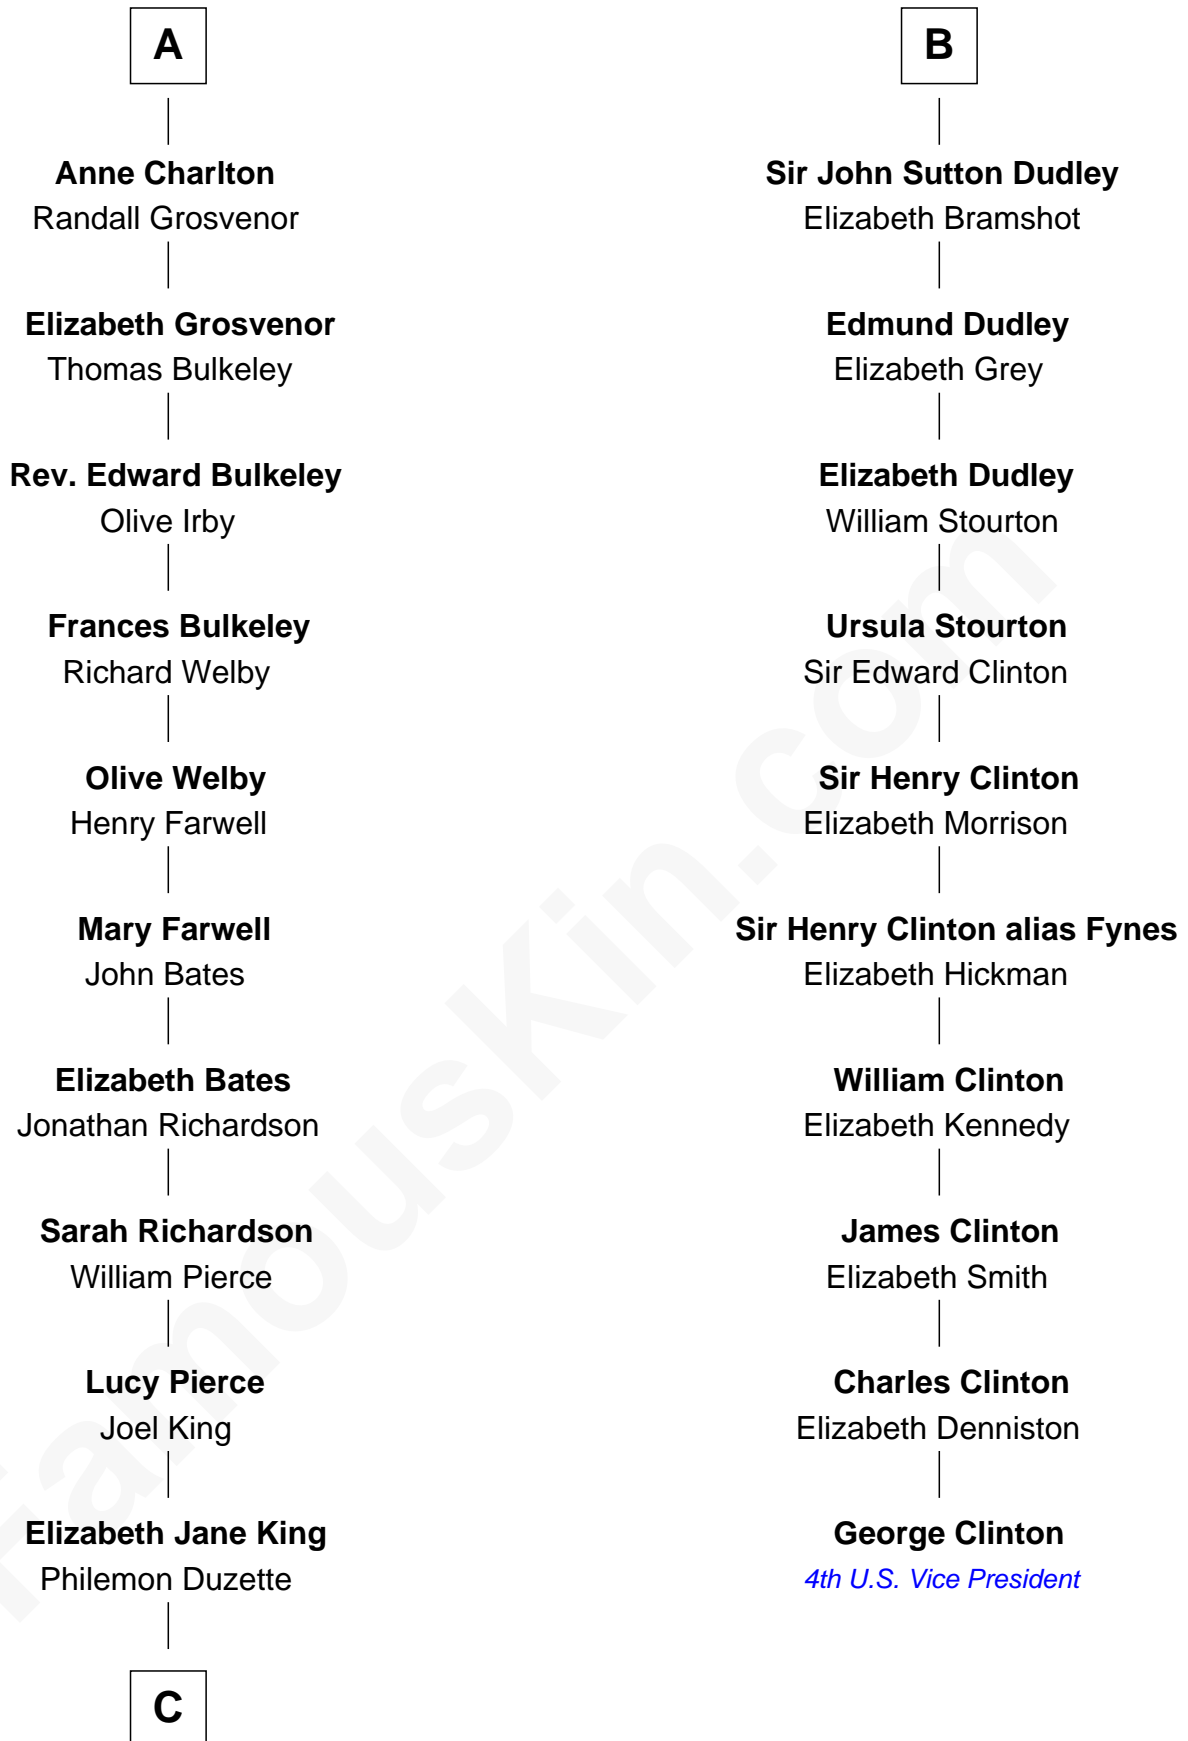

FamousKin.com

Relationship Chart of

Mitt Romney

70th Governor of Massachusetts

16th cousin 5 times removed of

George Clinton

4th U.S. Vice President

Sir Roger de Somery