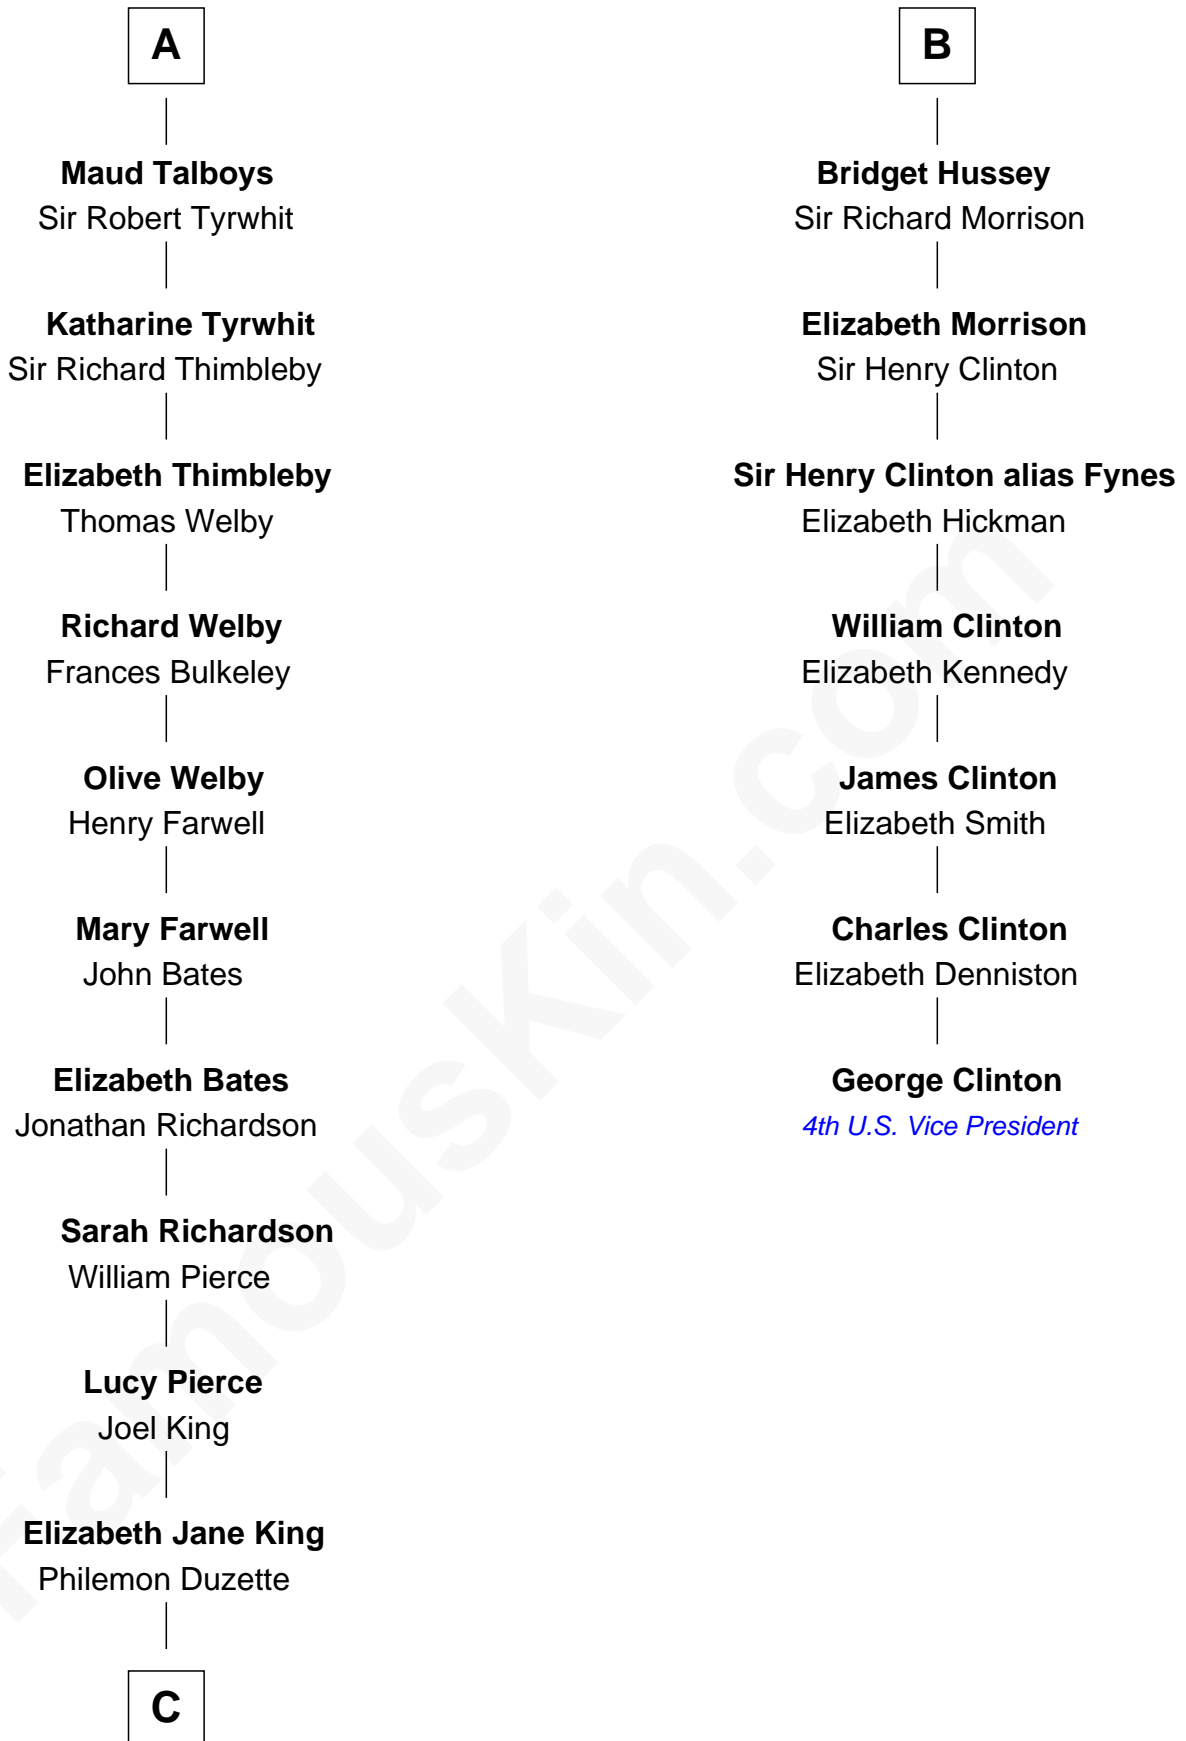

FamousKin.com

Relationship Chart of

Mitt Romney

70th Governor of Massachusetts

13th cousin 8 times removed of

George Clinton

4th U.S. Vice President

Henry Plantagenet

Maud de Chaworth

C

Clarissa Minerva Duzette

Lewis Robison

Charles Edward Robison

Rosetta Mary Berry

Alma Luella Robison

Harold Arundel LaFount