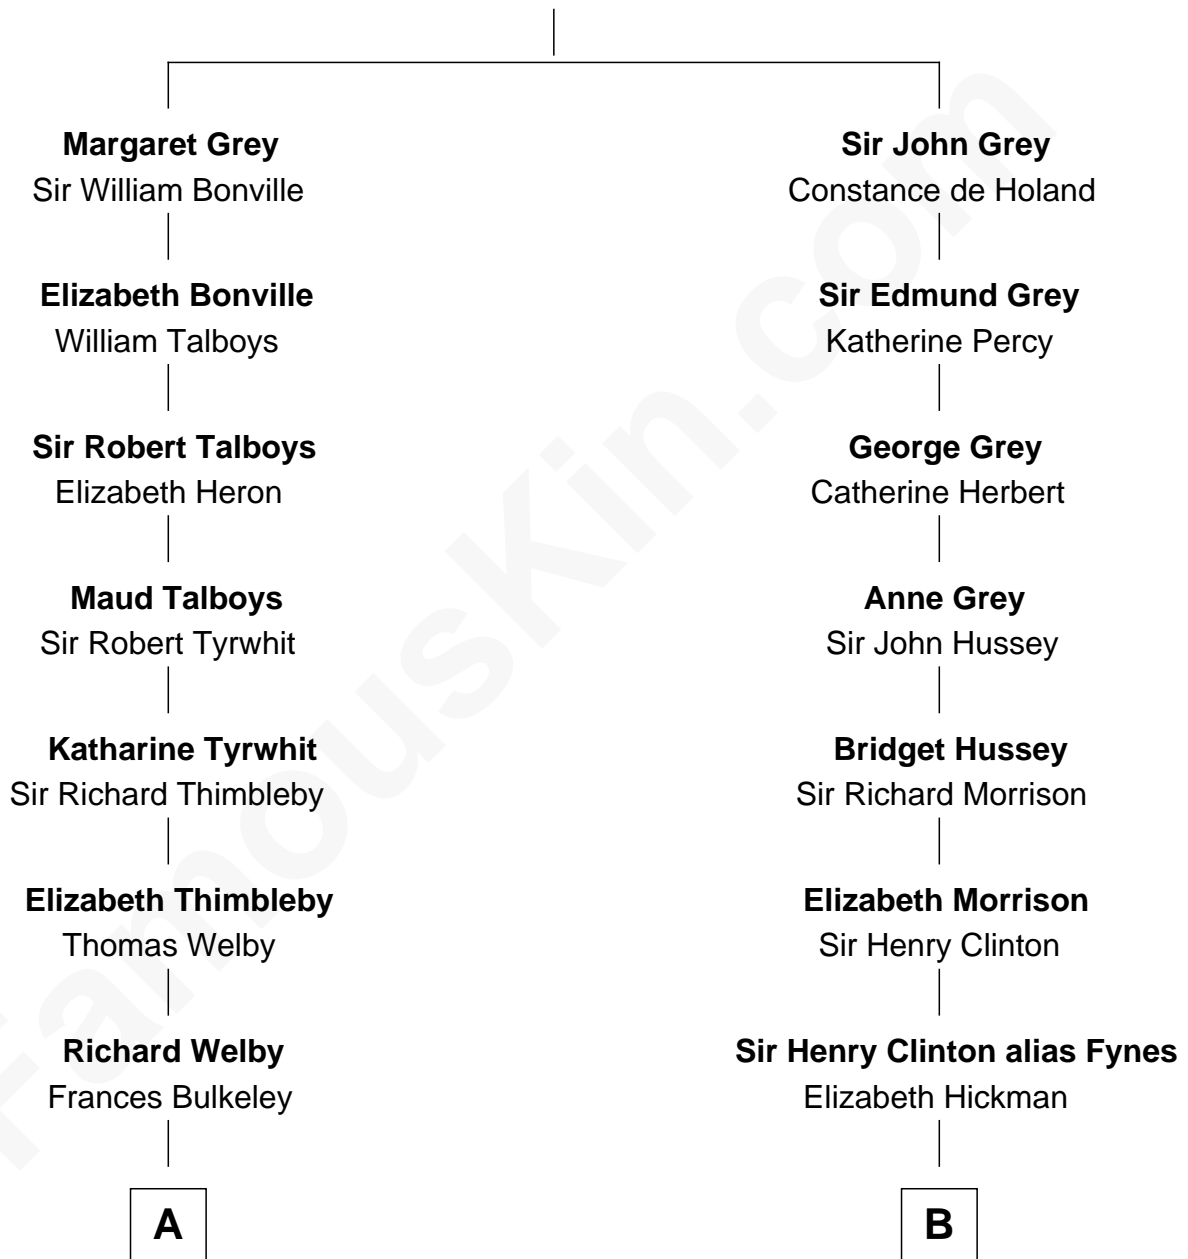

FamousKin.com

Relationship Chart of

Mitt Romney

70th Governor of Massachusetts

10th cousin 7 times removed of

George Clinton

4th U.S. Vice President

Sir Reynold Grey

Margaret de Ros

70th Governor of Massachusetts

Mitt Romney photo by [Gage Skidmore](#) (CC BY-SA 3.0)