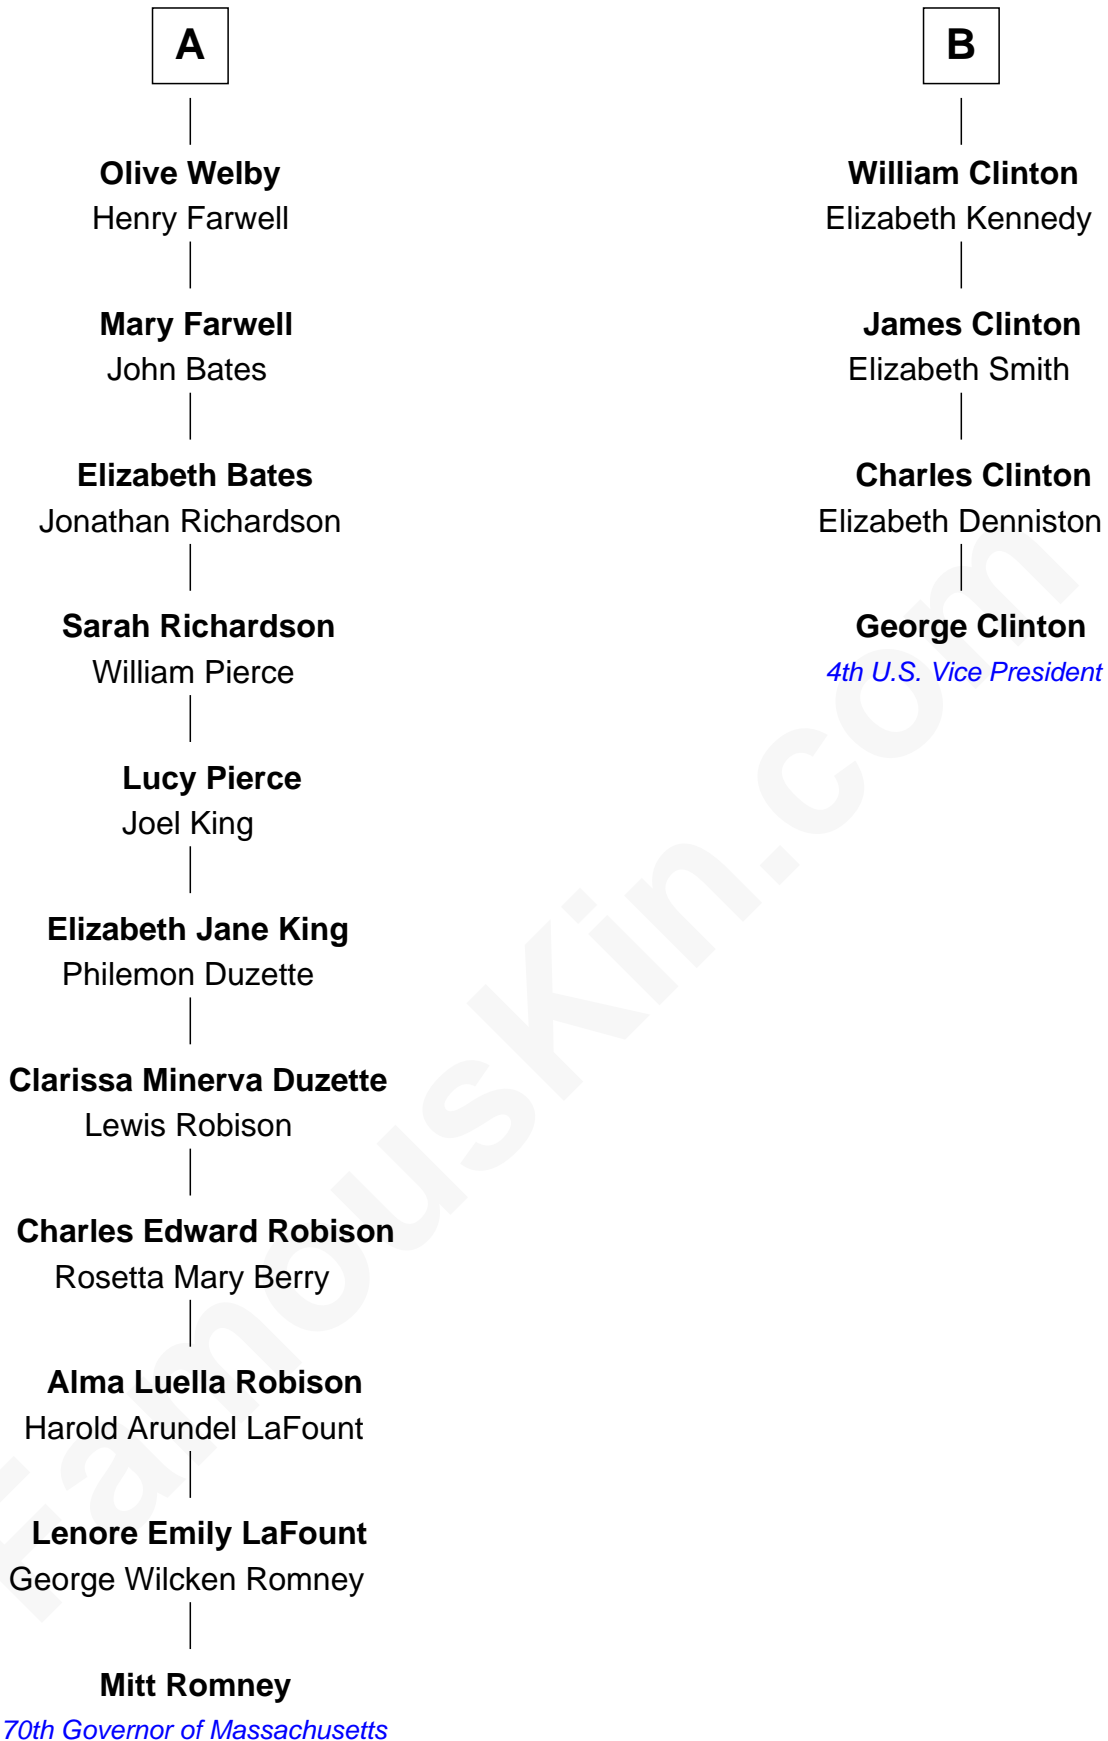

FamousKin.com

Relationship Chart of

Mitt Romney

70th Governor of Massachusetts

10th cousin 7 times removed of

George Clinton

4th U.S. Vice President

Sir Reynold Grey

Margaret de Ros

70th Governor of Massachusetts

Mitt Romney photo by [Gage Skidmore](#) (CC BY-SA 3.0)