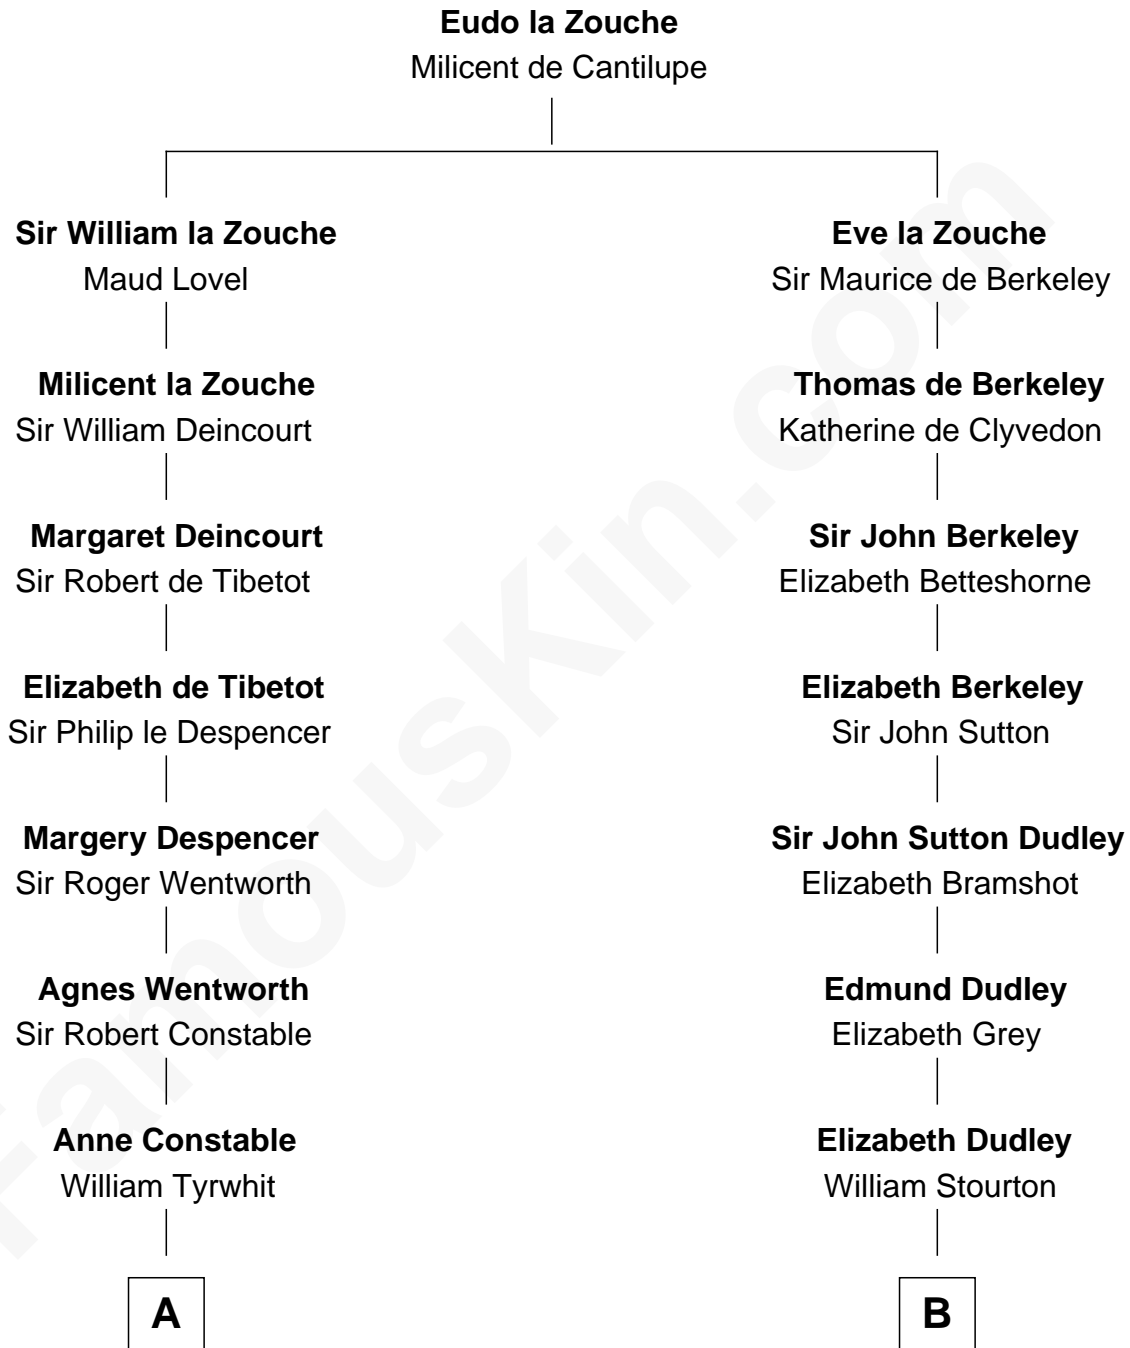

FamousKin.com

Relationship Chart of

Mitt Romney

70th Governor of Massachusetts

13th cousin 8 times removed of

George Clinton

4th U.S. Vice President

C

Clarissa Minerva Duzette

Lewis Robison

Charles Edward Robison

Rosetta Mary Berry

Alma Luella Robison

Harold Arundel LaFount

Lenore Emily LaFount

George Wilcken Romney

Mitt Romney

70th Governor of Massachusetts

FamousKin.com