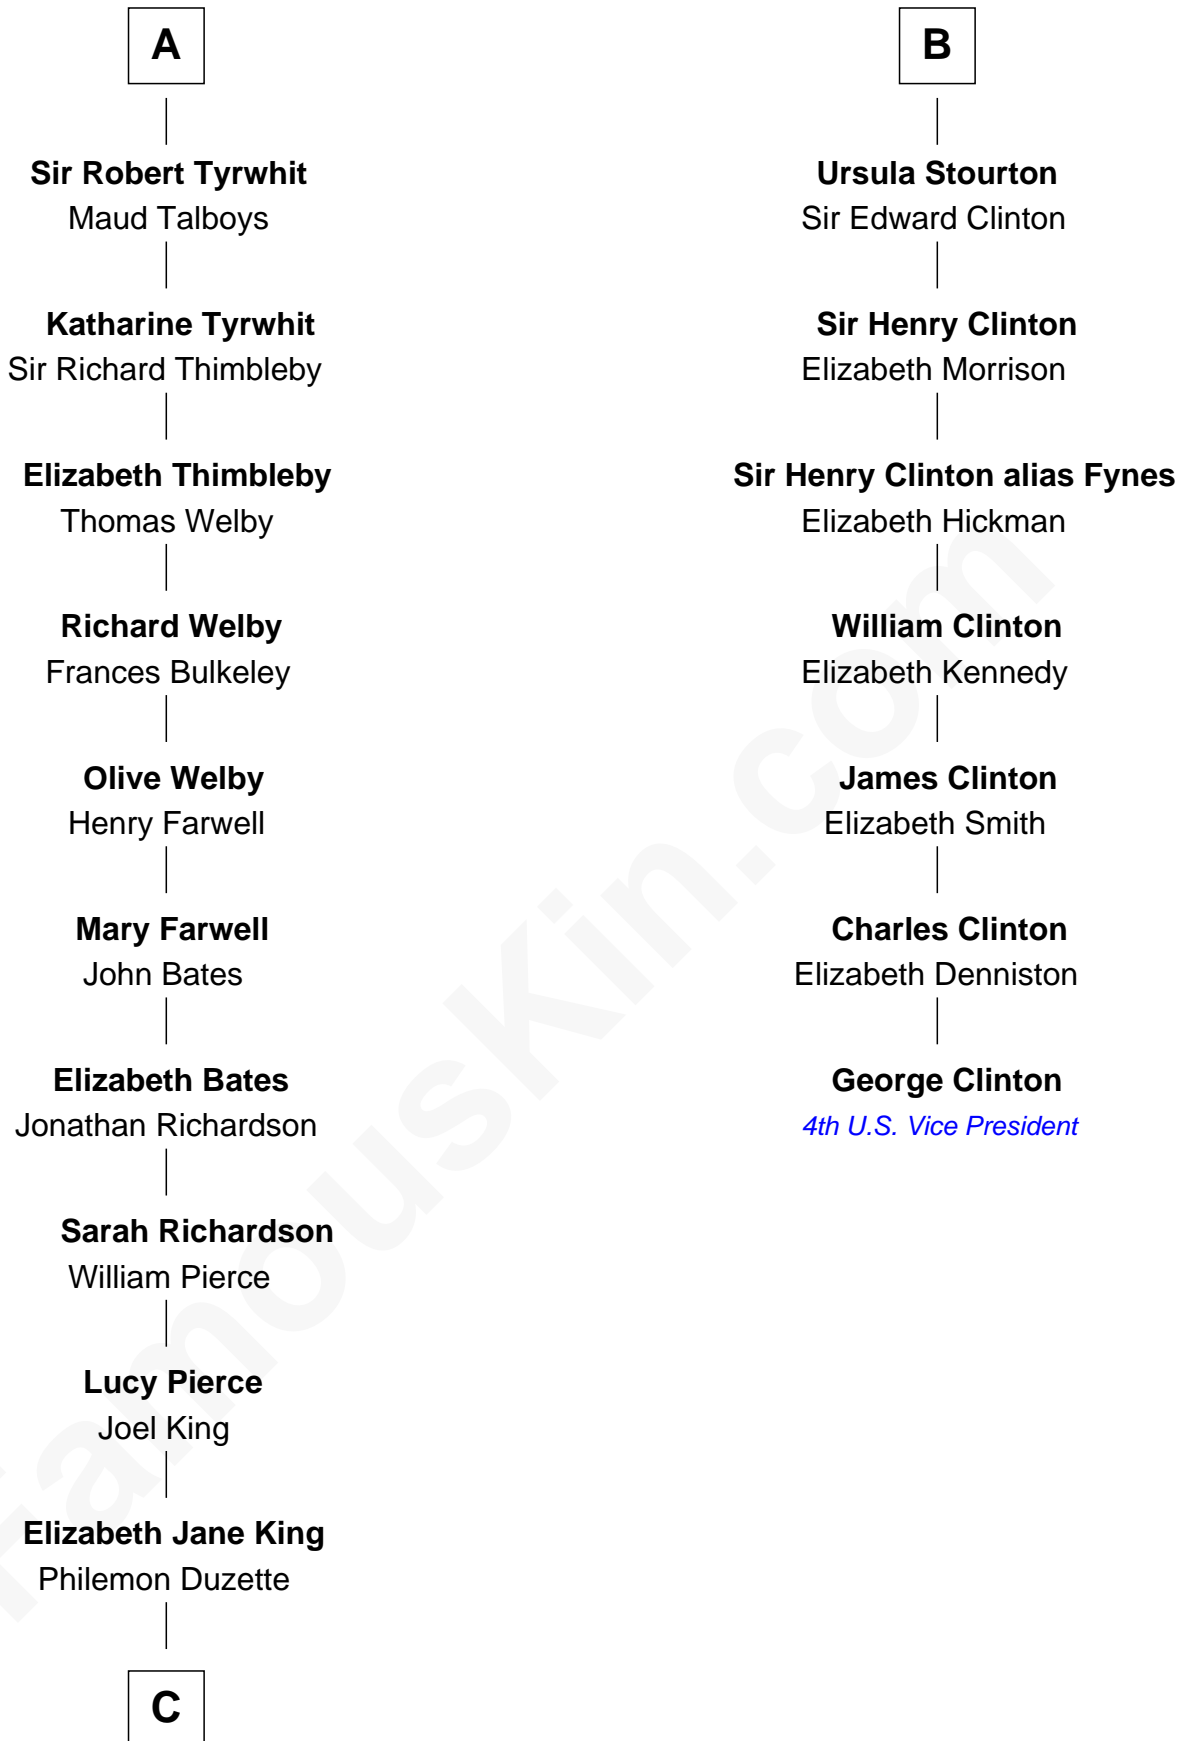

FamousKin.com

Relationship Chart of

Mitt Romney

70th Governor of Massachusetts

13th cousin 8 times removed of

George Clinton

4th U.S. Vice President

C

Clarissa Minerva Duzette

Lewis Robison

Charles Edward Robison

Rosetta Mary Berry

Alma Luella Robison

Harold Arundel LaFount

Lenore Emily LaFount

George Wilcken Romney