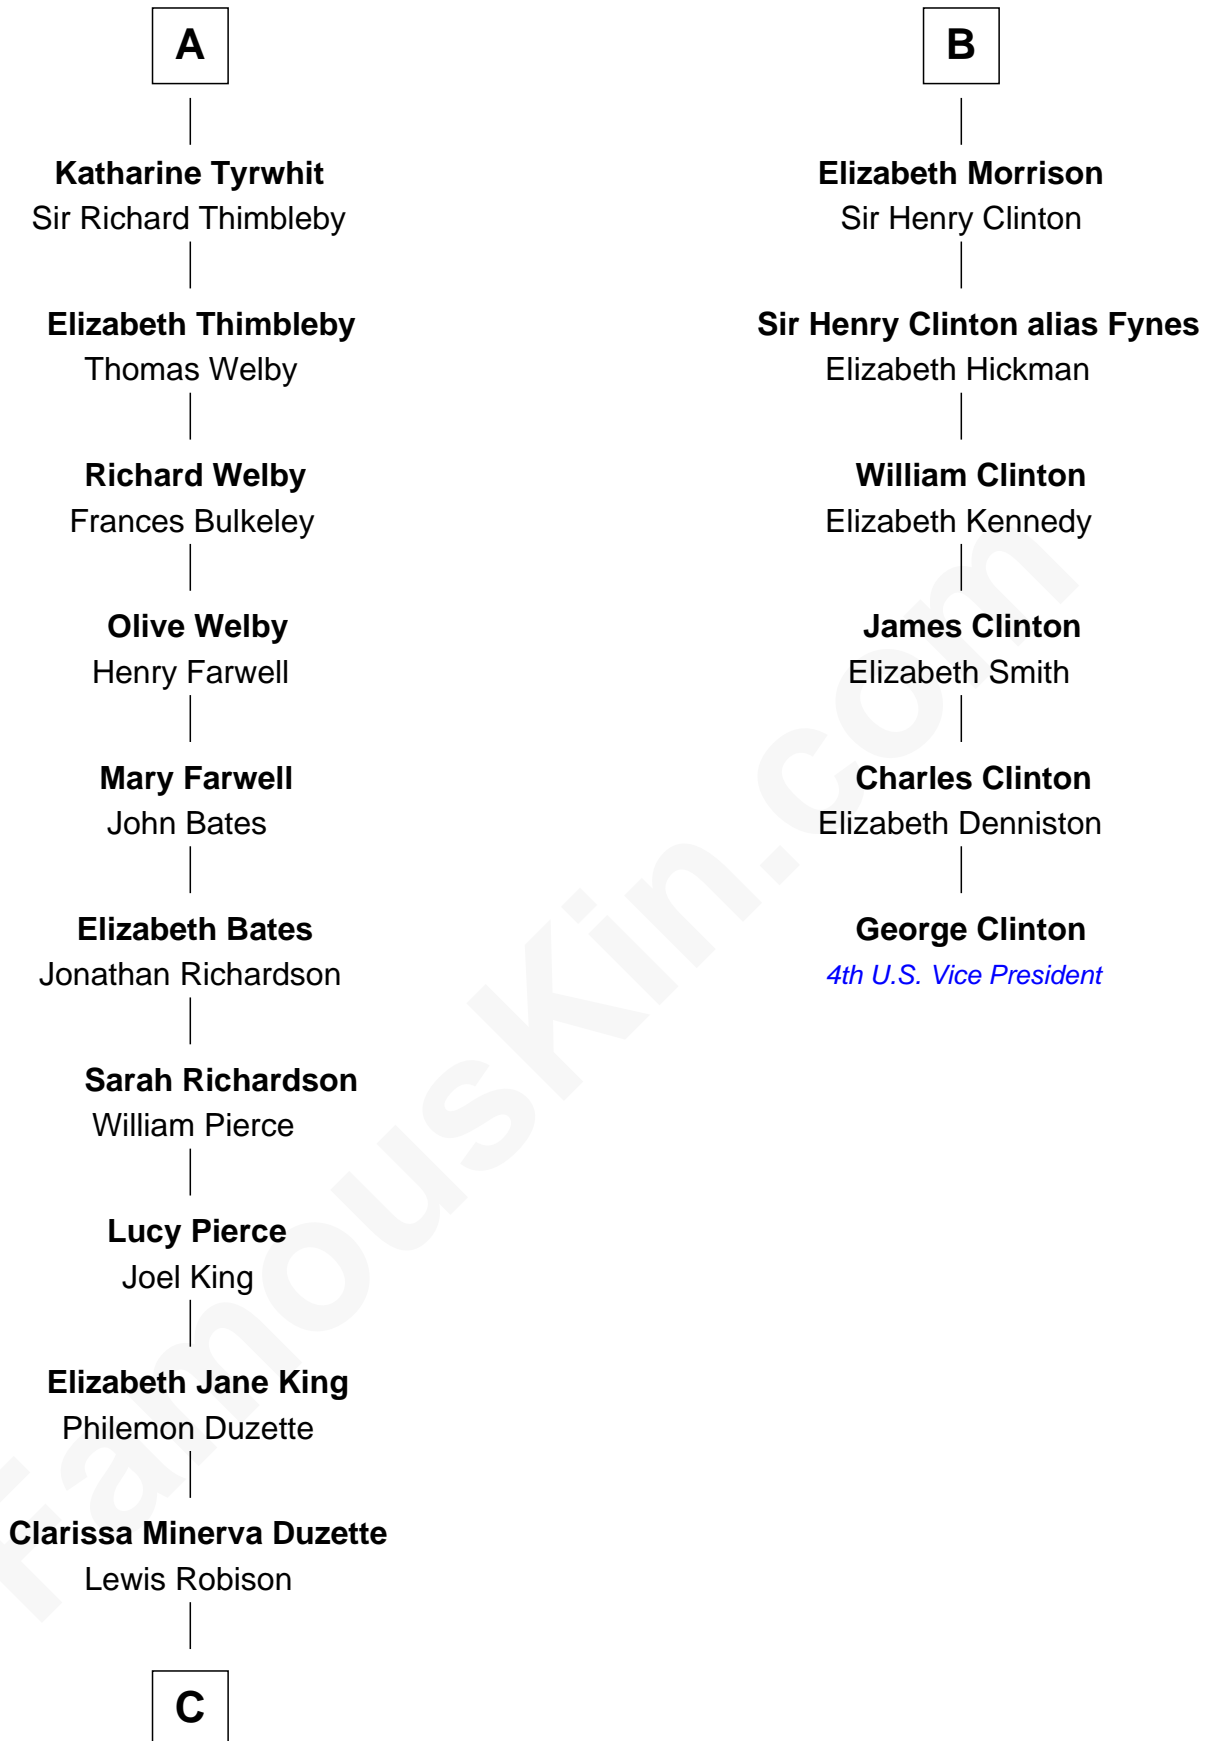

FamousKin.com

Relationship Chart of

Mitt Romney

70th Governor of Massachusetts

12th cousin 8 times removed of

George Clinton

4th U.S. Vice President

Sir Robert de Holland

Maude la Zouche

C

—
Charles Edward Robison

Rosetta Mary Berry

—
Alma Luella Robison

Harold Arundel LaFount

—
Lenore Emily LaFount

George Wilcken Romney