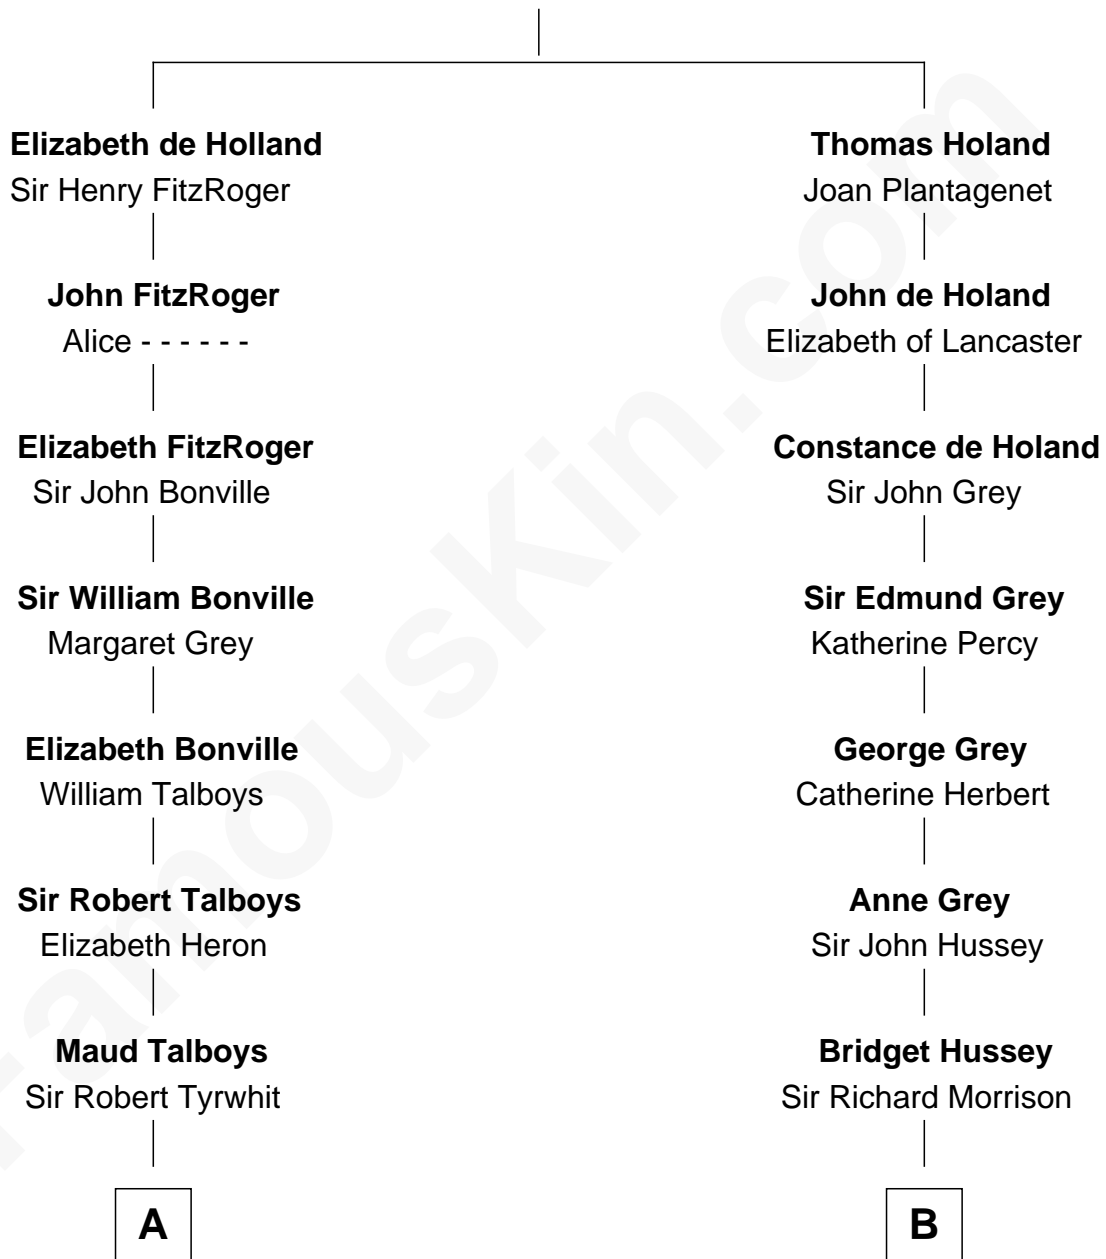

FamousKin.com

Relationship Chart of

Mitt Romney

70th Governor of Massachusetts

12th cousin 8 times removed of

George Clinton

4th U.S. Vice President

Sir Robert de Holland

Maude la Zouche

C

—
Charles Edward Robison

Rosetta Mary Berry

—
Alma Luella Robison

Harold Arundel LaFount

—
Lenore Emily LaFount

George Wilcken Romney

—
Mitt Romney

70th Governor of Massachusetts

FamousKin.com