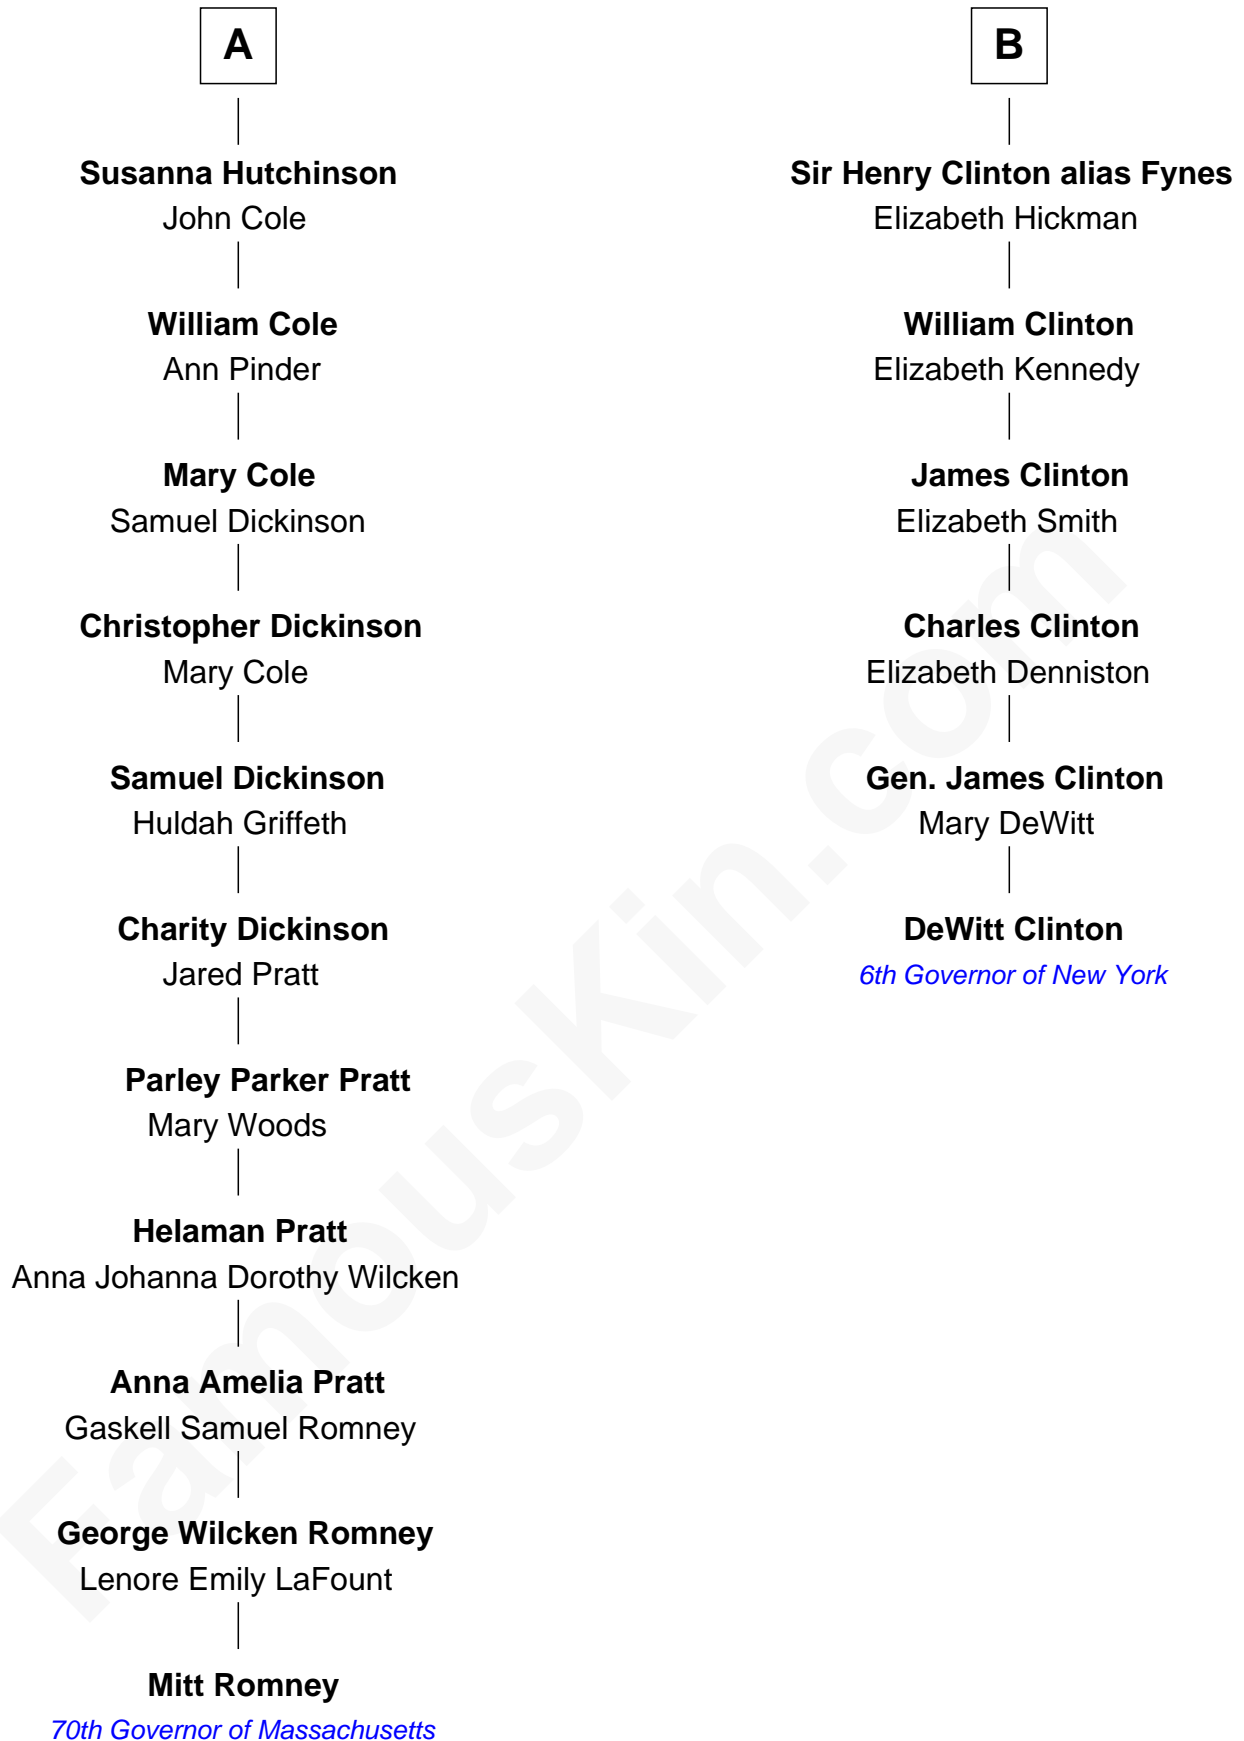

FamousKin.com

Relationship Chart of

Mitt Romney

70th Governor of Massachusetts

12th cousin 5 times removed of

DeWitt Clinton

6th Governor of New York

Sir Walter Blount

Sancha de Ayala

Sir Thomas Blount

Margaret de Gresley

Sir Thomas Blount

Agnes Hawley

Anne Blount

William Marbury

Robert Marbury

Constance Blount

Sir John Sutton

Sir John Sutton

Elizabeth Berkeley

Sir John Sutton Dudley

Elizabeth Bramshot

Edmund Dudley

Elizabeth Grey

Elizabeth Dudley

William Stourton

Ursula Stourton

Sir Edward Clinton

Sir Henry Clinton

Elizabeth Morrison

B

Mitt Romney photo by [Gage Skidmore](#) (CC BY-SA 3.0)