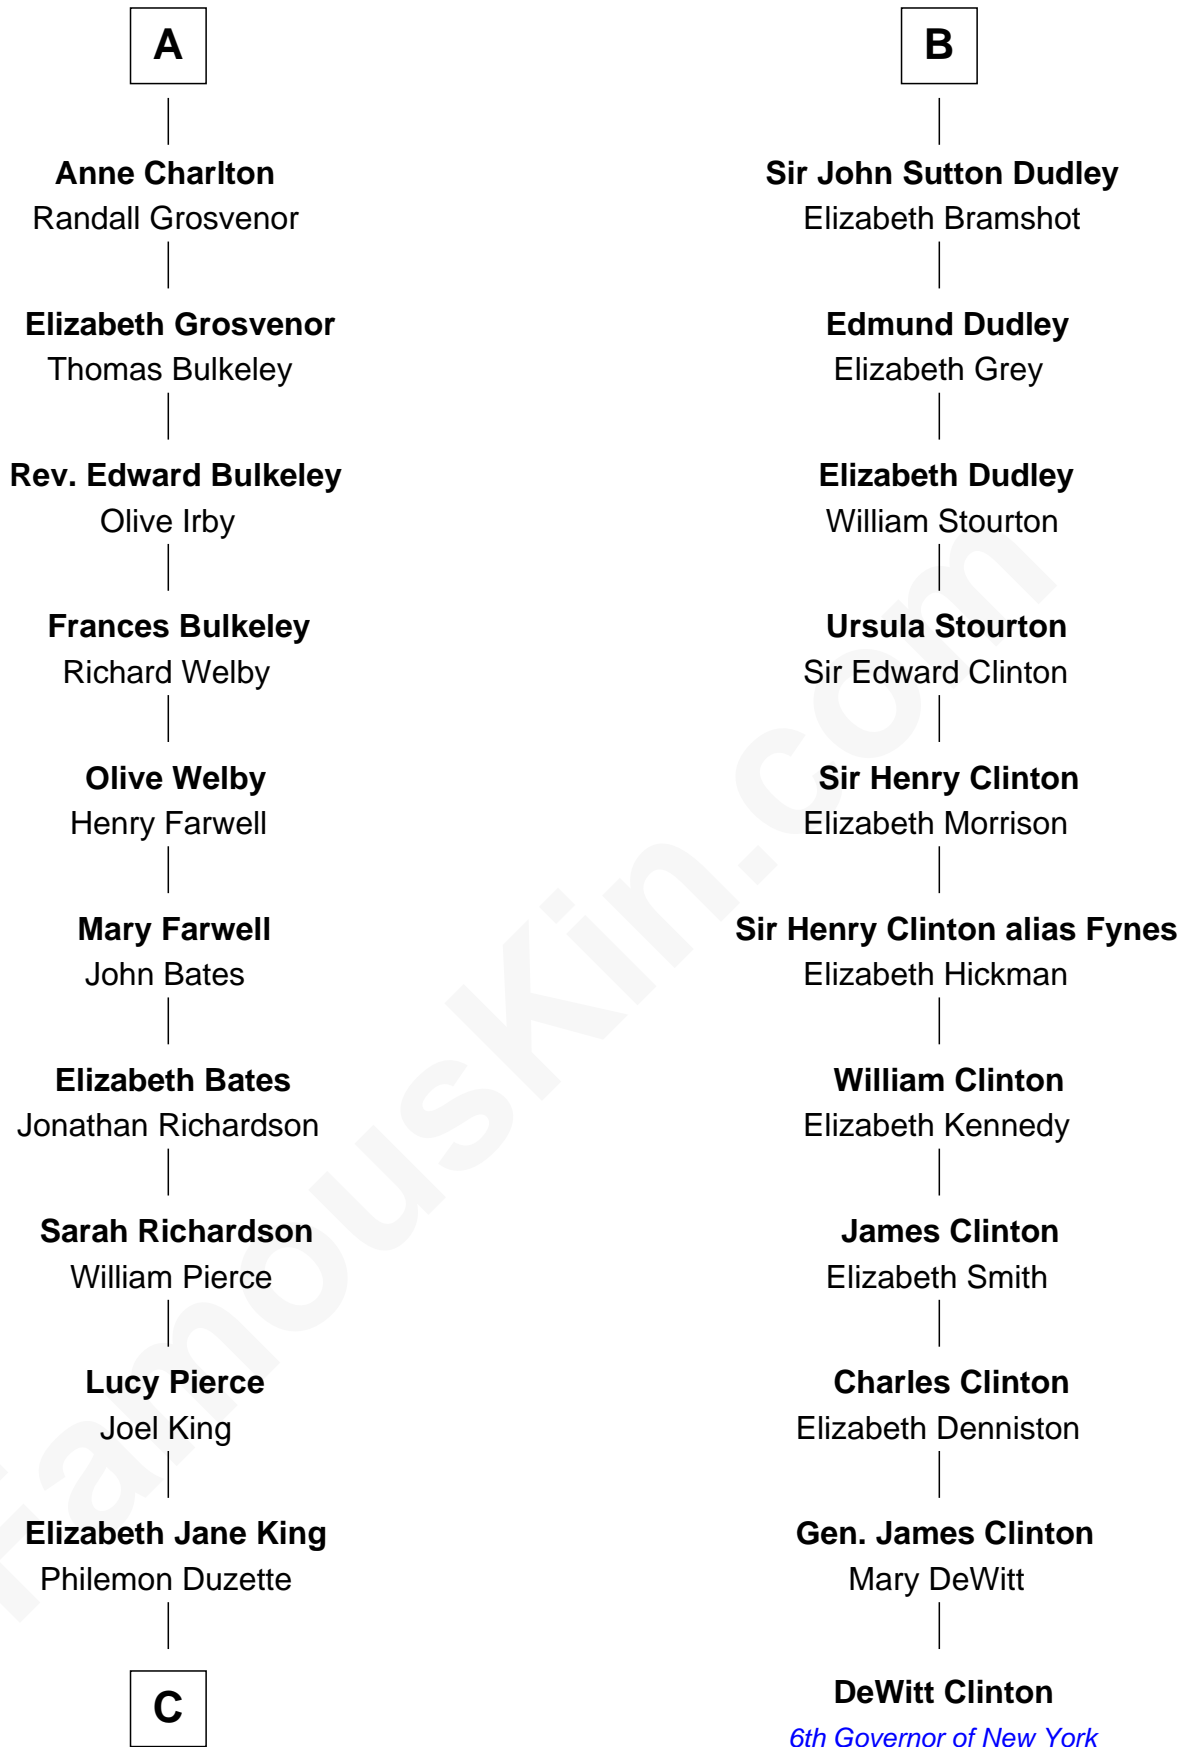

FamousKin.com

Relationship Chart of

Mitt Romney

70th Governor of Massachusetts

17th cousin 4 times removed of

DeWitt Clinton

6th Governor of New York

Sir Roger de Somery