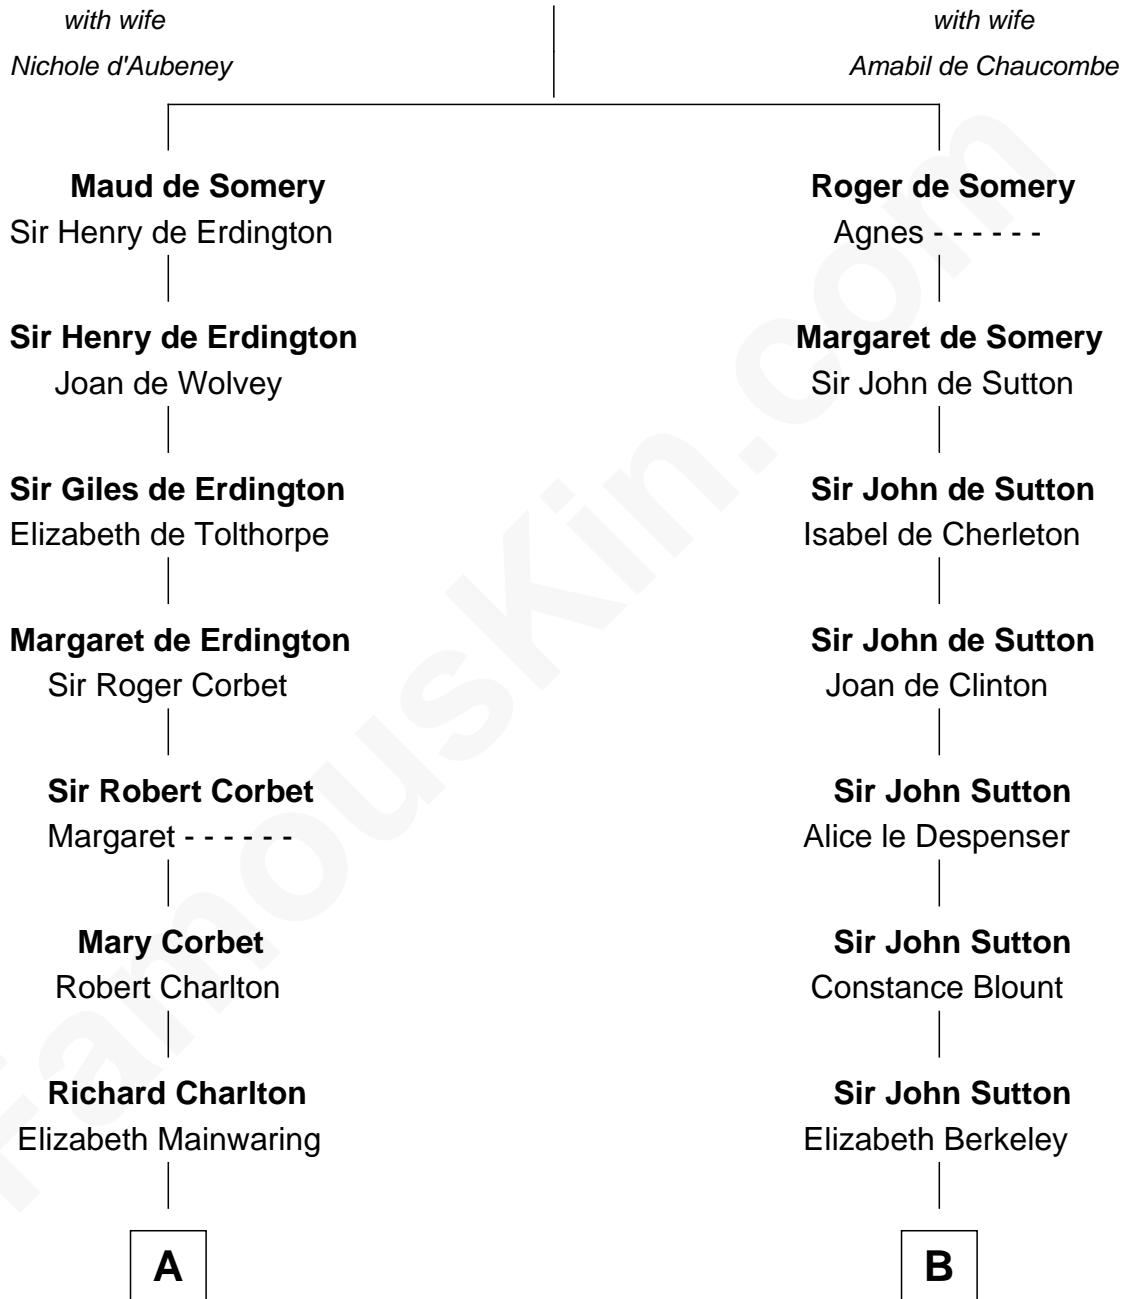

FamousKin.com

Relationship Chart of

Mitt Romney

70th Governor of Massachusetts

17th cousin 4 times removed of

DeWitt Clinton

6th Governor of New York

Sir Roger de Somery

George Wilcken Romney

Mitt Romney

70th Governor of Massachusetts

FamousKin.com