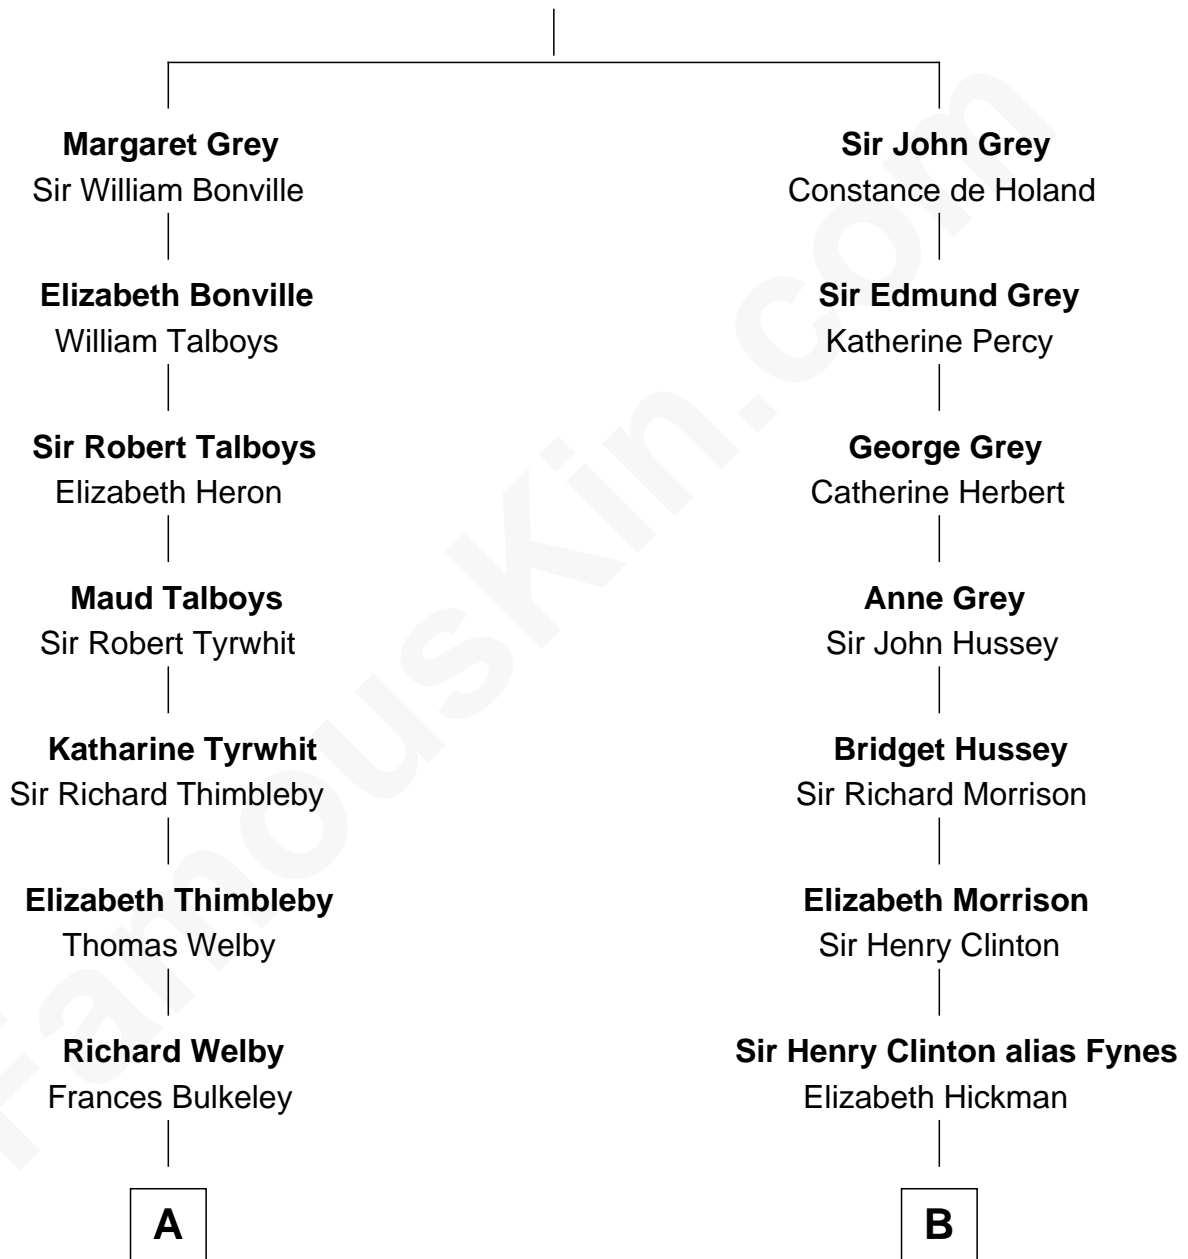

FamousKin.com

Relationship Chart of

Mitt Romney

70th Governor of Massachusetts

11th cousin 6 times removed of

DeWitt Clinton

6th Governor of New York

Sir Reynold Grey

Margaret de Ros

Mitt Romney photo by [Gage Skidmore](#) (CC BY-SA 3.0)