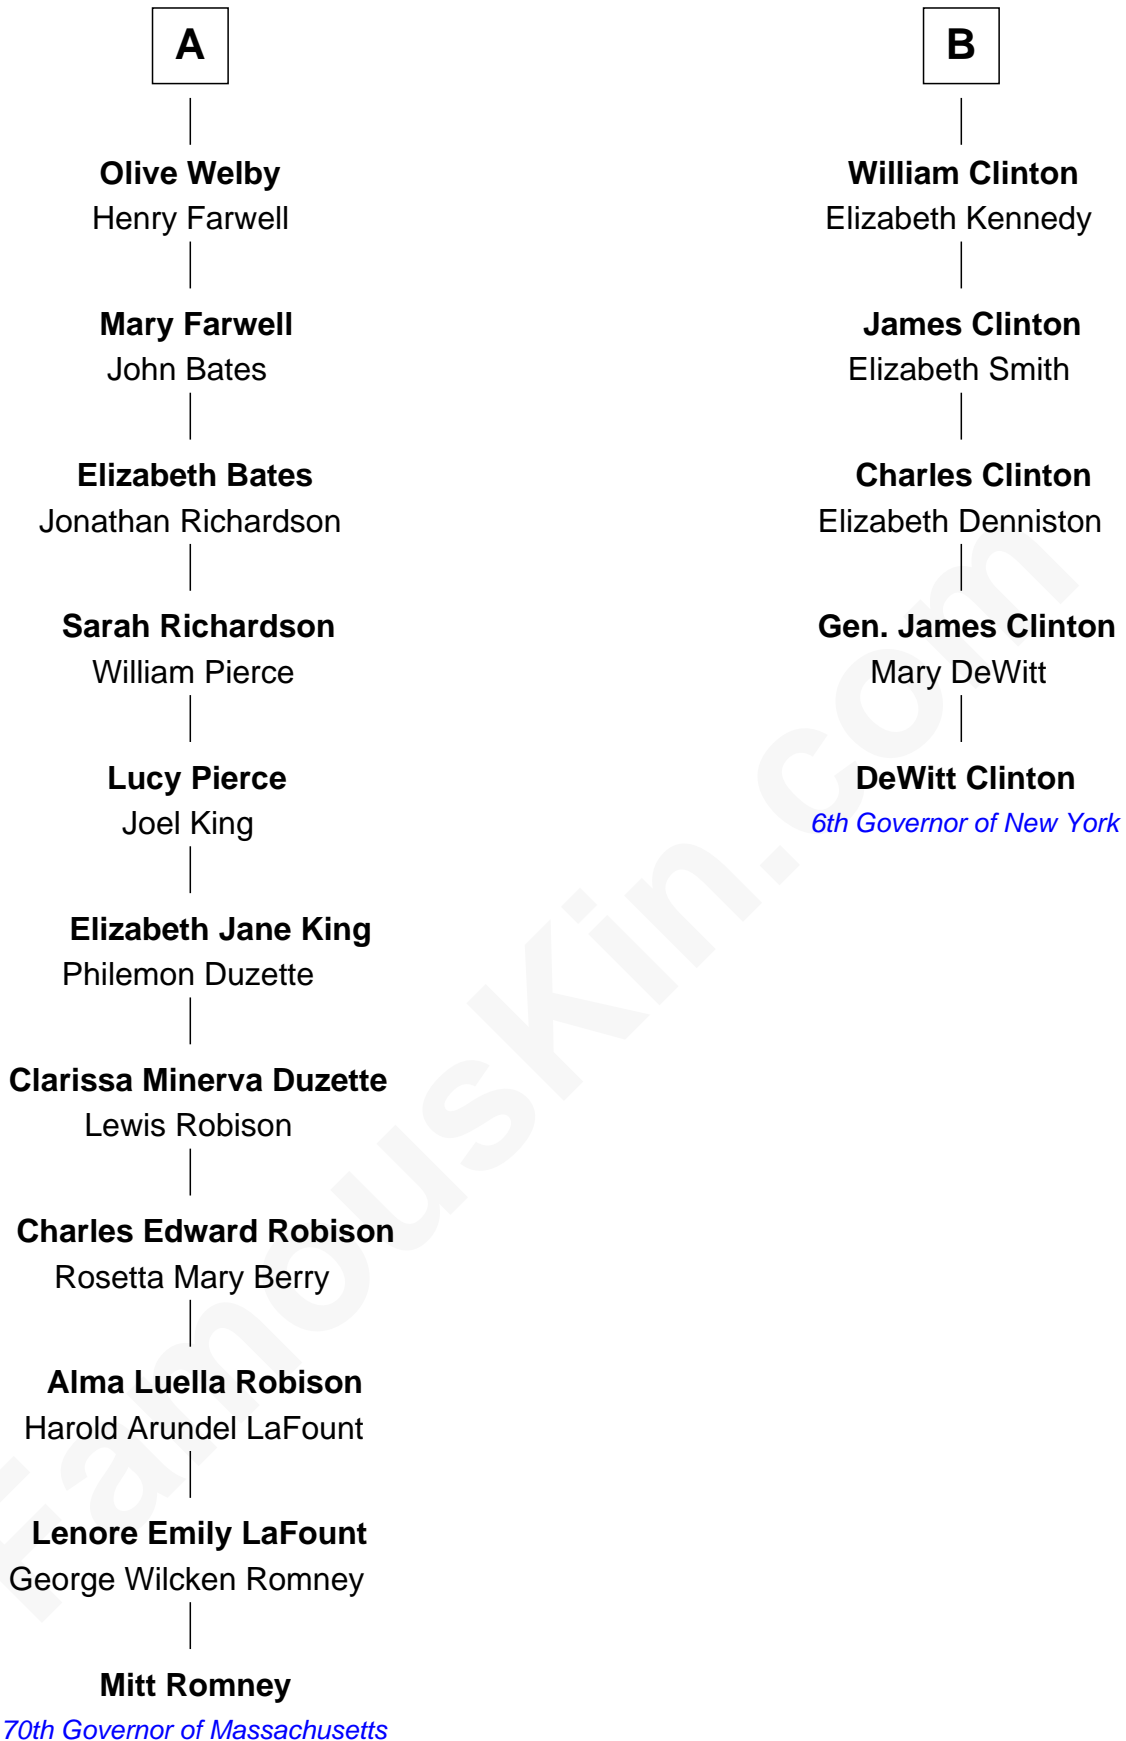

FamousKin.com

Relationship Chart of

Mitt Romney

70th Governor of Massachusetts

11th cousin 6 times removed of

DeWitt Clinton

6th Governor of New York

Sir Reynold Grey

Margaret de Ros

Mitt Romney photo by [Gage Skidmore](#) (CC BY-SA 3.0)