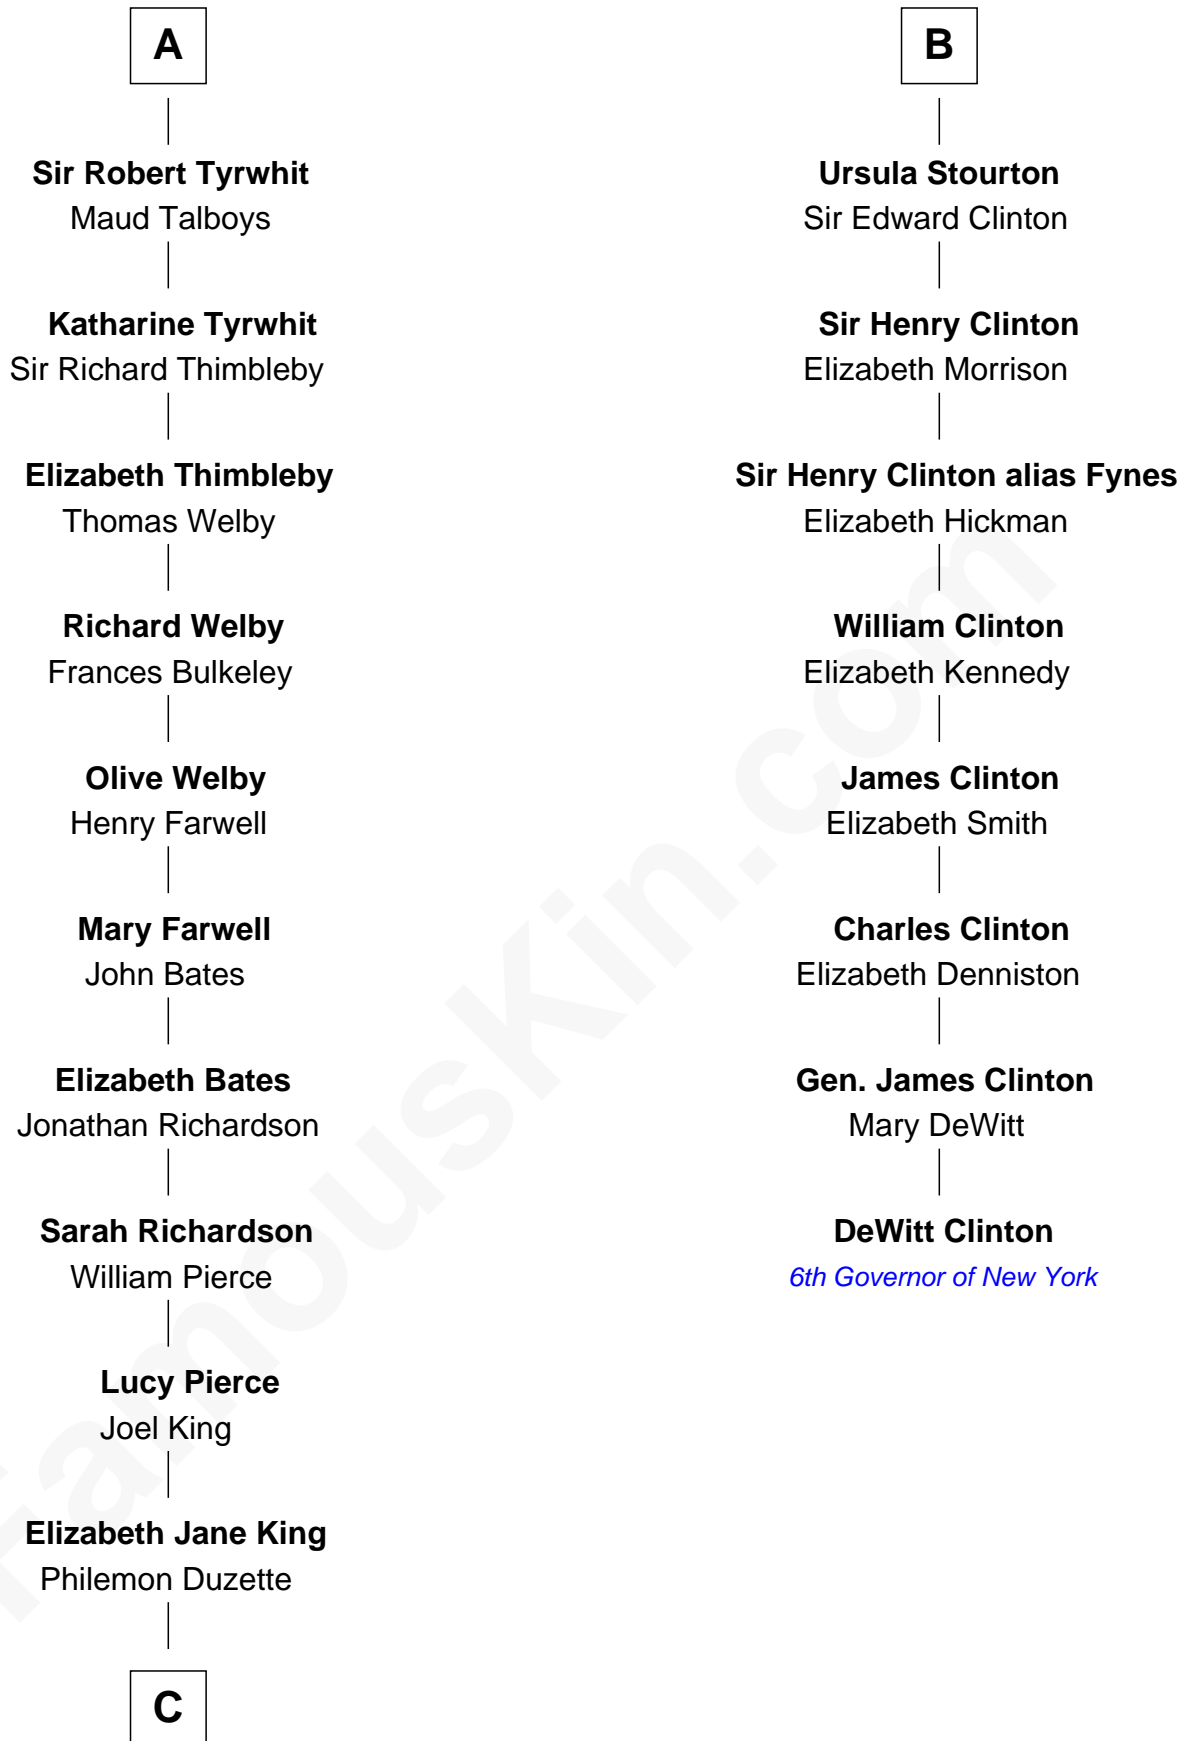

FamousKin.com

Relationship Chart of

Mitt Romney

70th Governor of Massachusetts

14th cousin 7 times removed of

DeWitt Clinton

6th Governor of New York

C

Clarissa Minerva Duzette

Lewis Robison

Charles Edward Robison

Rosetta Mary Berry

Alma Luella Robison

Harold Arundel LaFount

Lenore Emily LaFount

George Wilcken Romney