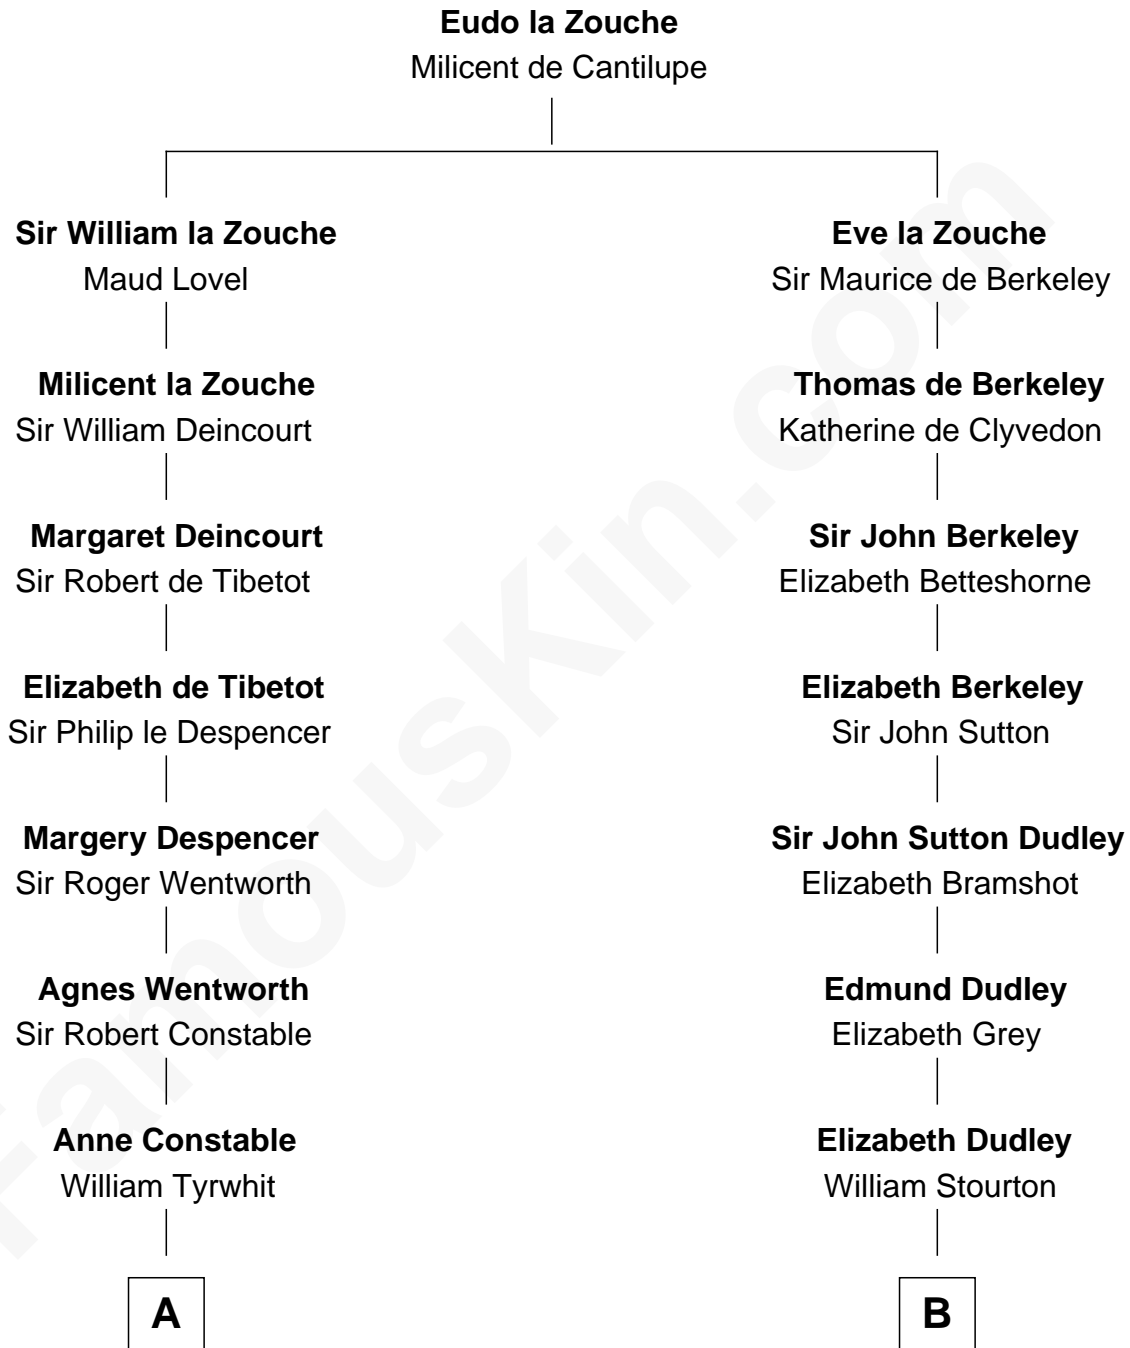

FamousKin.com

Relationship Chart of

Mitt Romney

70th Governor of Massachusetts

14th cousin 7 times removed of

DeWitt Clinton

6th Governor of New York

C

Clarissa Minerva Duzette

Lewis Robison

Charles Edward Robison

Rosetta Mary Berry

Alma Luella Robison

Harold Arundel LaFount

Lenore Emily LaFount

George Wilcken Romney

Mitt Romney

70th Governor of Massachusetts

FamousKin.com