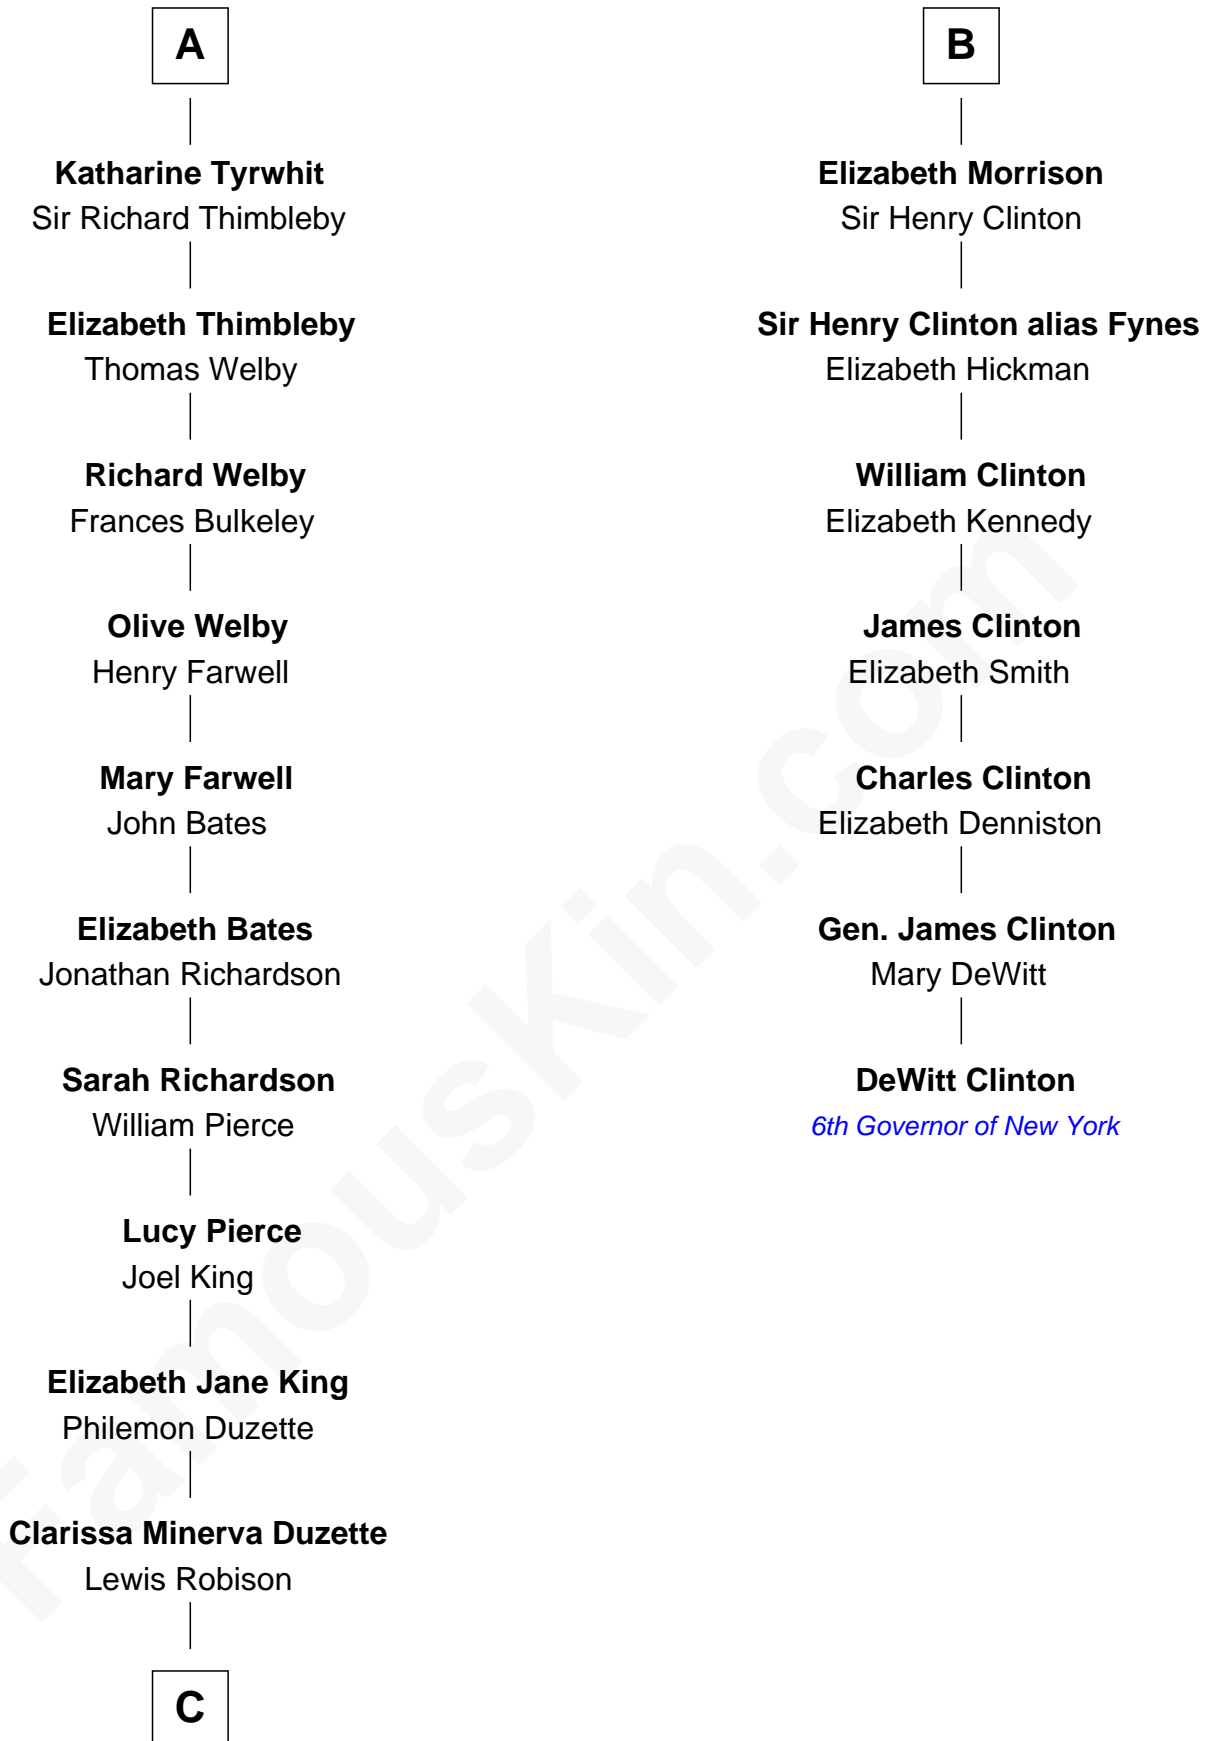

FamousKin.com

Relationship Chart of

Mitt Romney

70th Governor of Massachusetts

13th cousin 7 times removed of

DeWitt Clinton

6th Governor of New York

Sir Robert de Holland

Maude la Zouche

Elizabeth de Holland

Sir Henry FitzRoger

John FitzRoger

Alice - - - - -

Elizabeth FitzRoger

Sir John Bonville

Sir William Bonville

George Grey

Catherine Herbert

Anne Grey

Sir John Hussey

Bridget Hussey

Sir Richard Morrison

B

C

—
Charles Edward Robison

Rosetta Mary Berry

—
Alma Luella Robison

Harold Arundel LaFount

—
Lenore Emily LaFount

George Wilcken Romney

—
Mitt Romney

70th Governor of Massachusetts