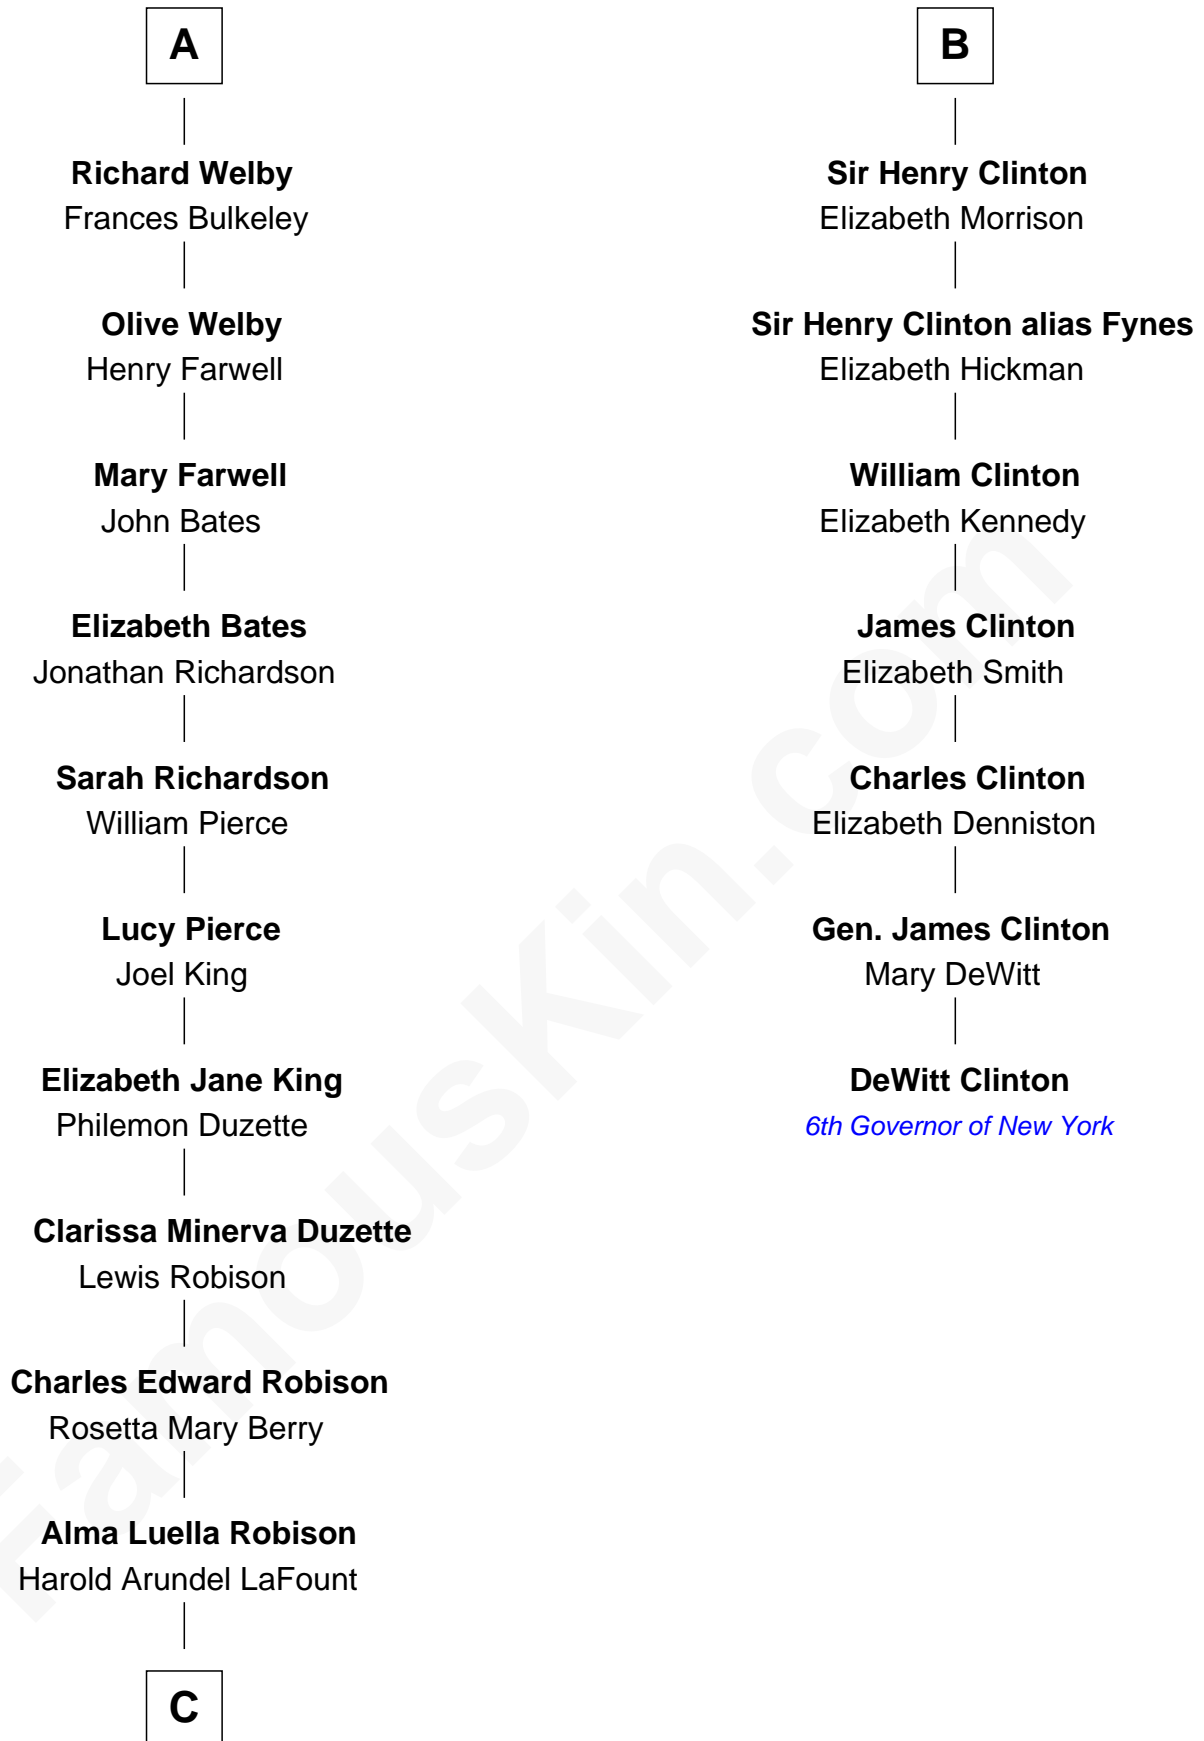

### DeWitt Clinton

6th Governor of New York

**Sir Philip le Despencer**

Elizabeth - - - - -

**Sir Philip le Despencer**

Elizabeth de Tibetot

**Margery Despencer**

Sir Roger Wentworth

**Elizabeth Thimbleby**

Thomas Welby

**A**

**Alice le Despenser**

Sir John Sutton

**Sir John Sutton**

Constance Blount

**Sir John Sutton**

Elizabeth Berkeley

**Sir John Sutton Dudley**

Elizabeth Bramshot

**Edmund Dudley**

Elizabeth Grey

**Elizabeth Dudley**

William Stourton

**Ursula Stourton**

Sir Edward Clinton

**B**

**C**

—  
**Lenore Emily LaFount**  
George Wilcken Romney

—  
**Mitt Romney**  
*70th Governor of Massachusetts*

FamousKin.com