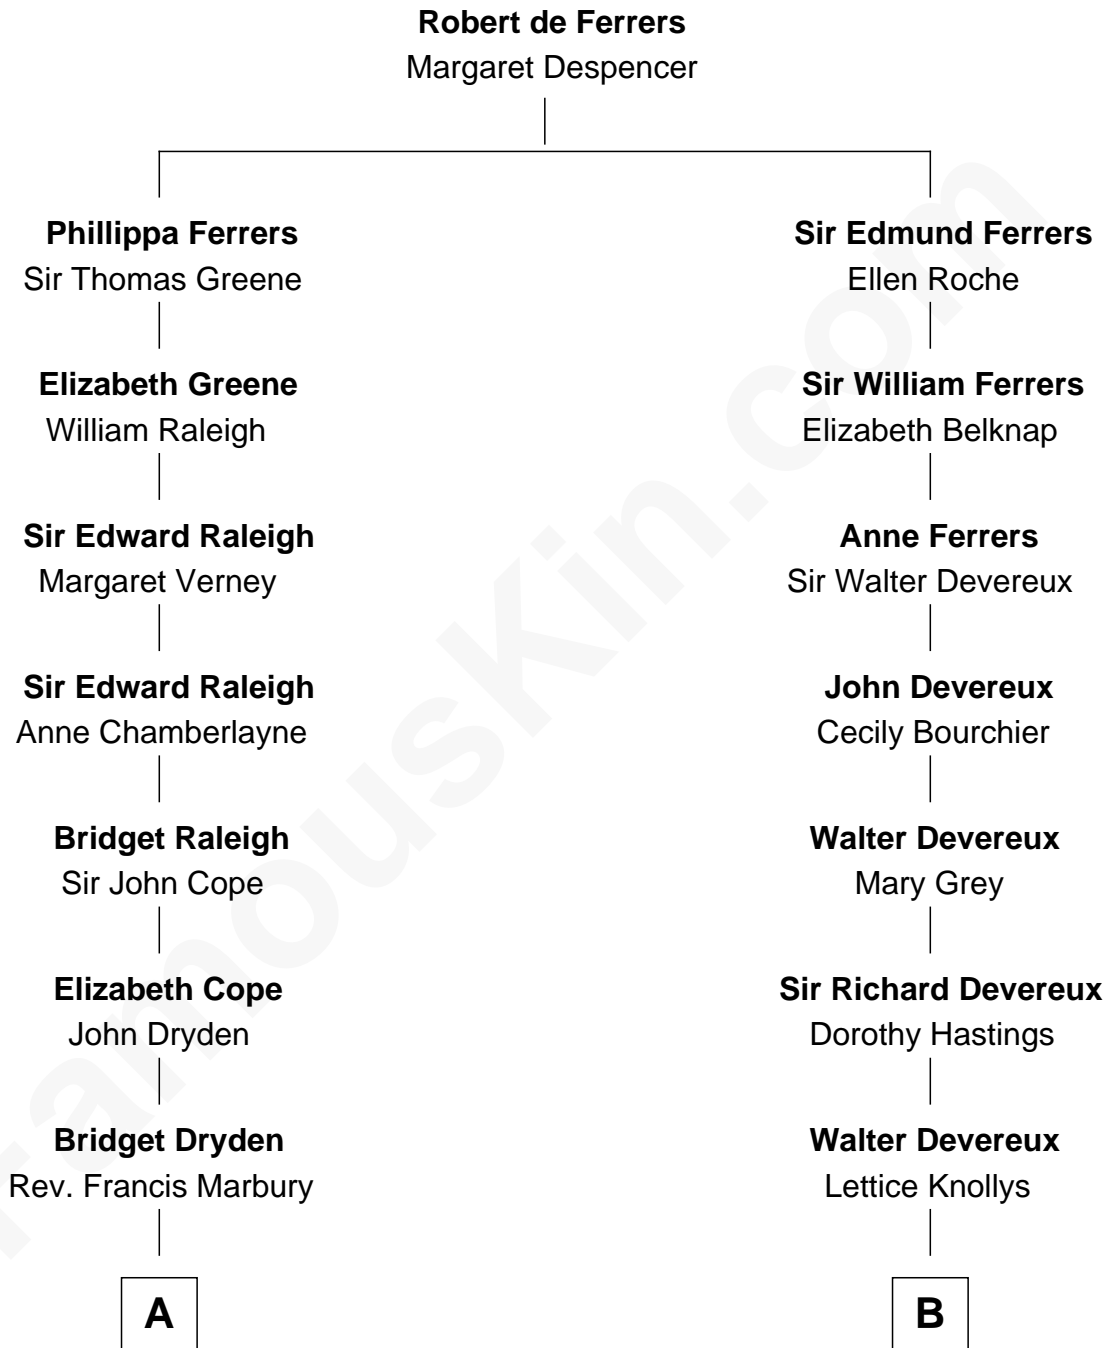

## Relationship Chart of

### Mitt Romney

70th Governor of Massachusetts

14th cousin 4 times removed of

**Lt. Gen. James Brudenell**

Leader of the "Charge of the Light Brigade"

**C**

George Wilcken Romney

Lenore Emily LaFount