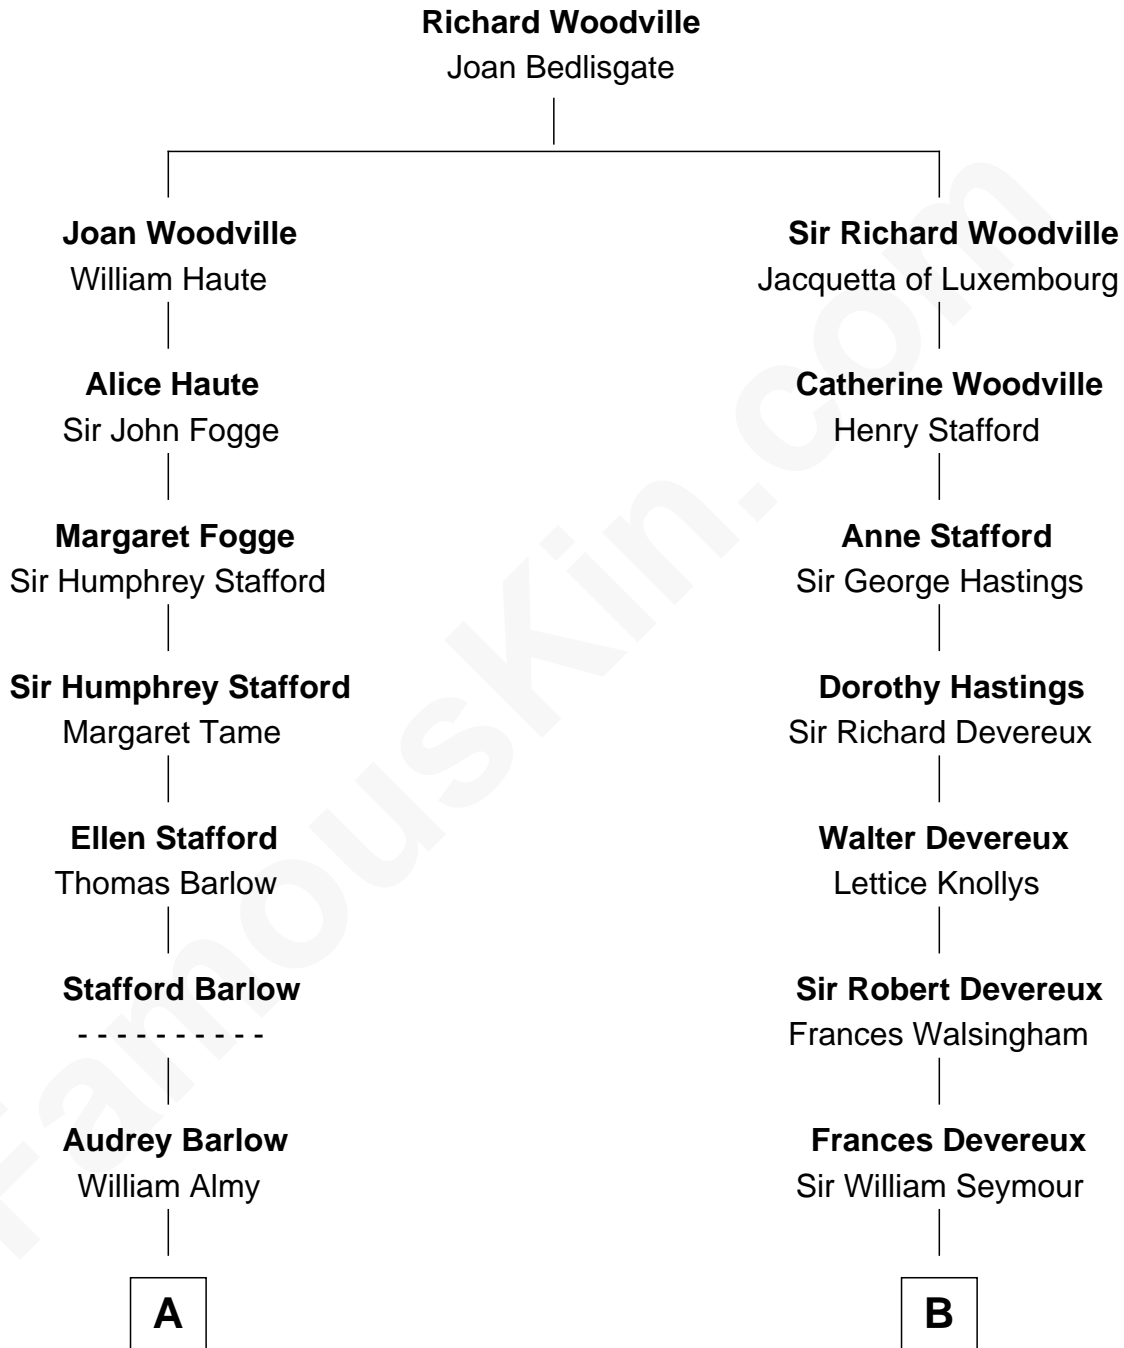

## Relationship Chart of

### Mitt Romney

70th Governor of Massachusetts

12th cousin 5 times removed of

**Lt. Gen. James Brudenell**

Leader of the "Charge of the Light Brigade"

Mitt Romney photo by [Gage Skidmore](#) (CC BY-SA 3.0)