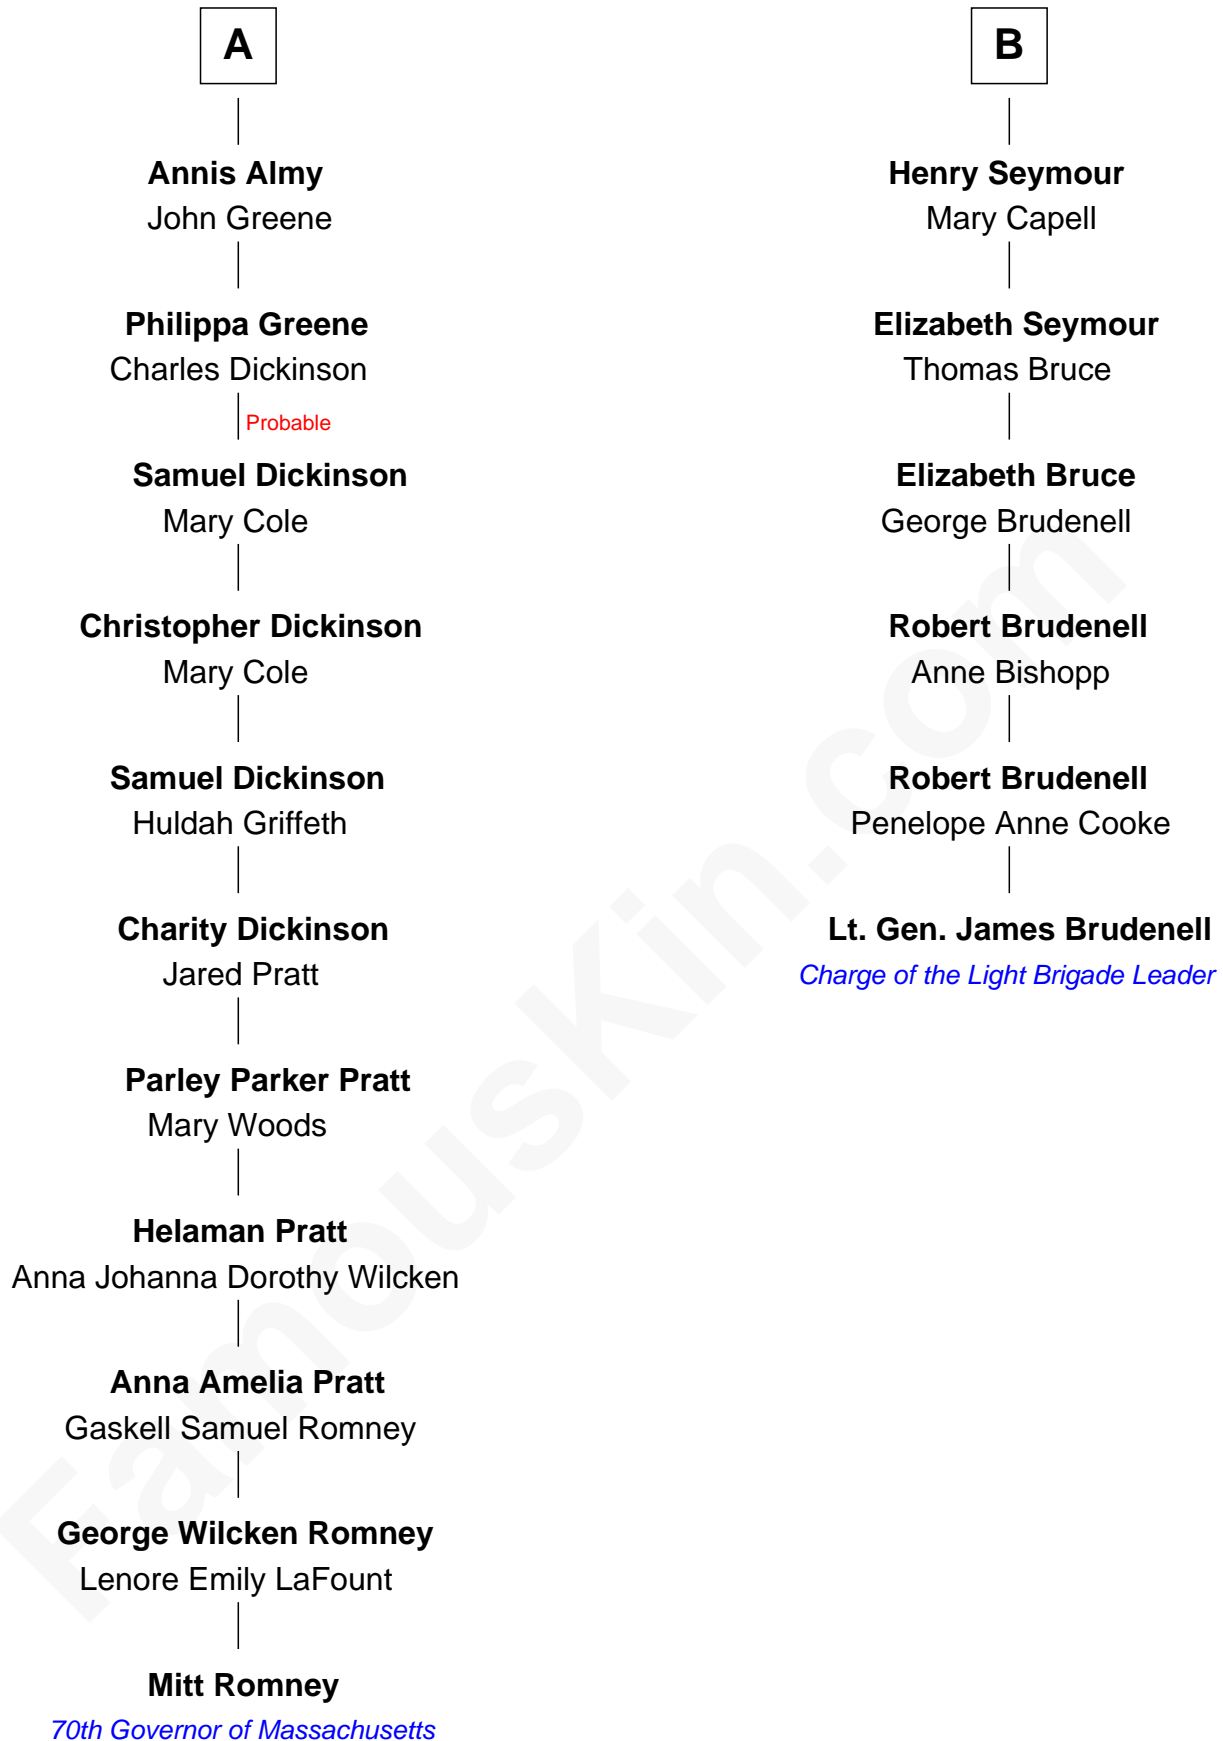

## Relationship Chart of

### Mitt Romney

70th Governor of Massachusetts

12th cousin 5 times removed of

**Lt. Gen. James Brudenell**

Leader of the "Charge of the Light Brigade"

Mitt Romney photo by [Gage Skidmore](#) (CC BY-SA 3.0)