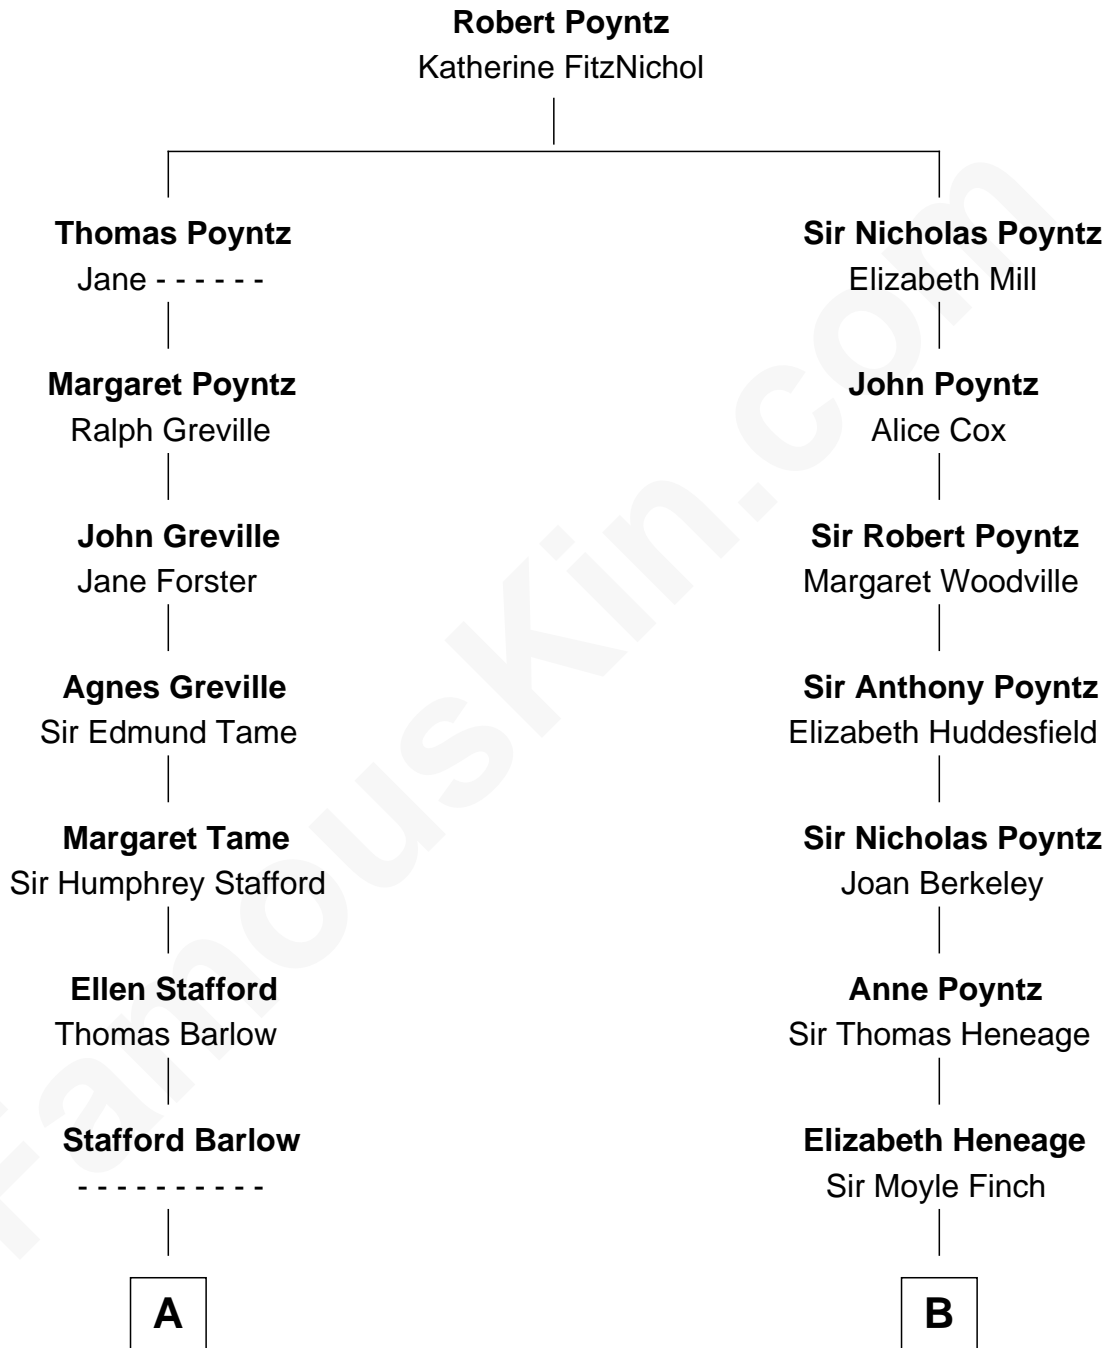

FamousKin.com

Relationship Chart of

Mitt Romney

70th Governor of Massachusetts

14th cousin 4 times removed of

Lt. Gen. James Brudenell

Leader of the "Charge of the Light Brigade"

C

George Wilcken Romney

Lenore Emily LaFount

Mitt Romney

70th Governor of Massachusetts

FamousKin.com