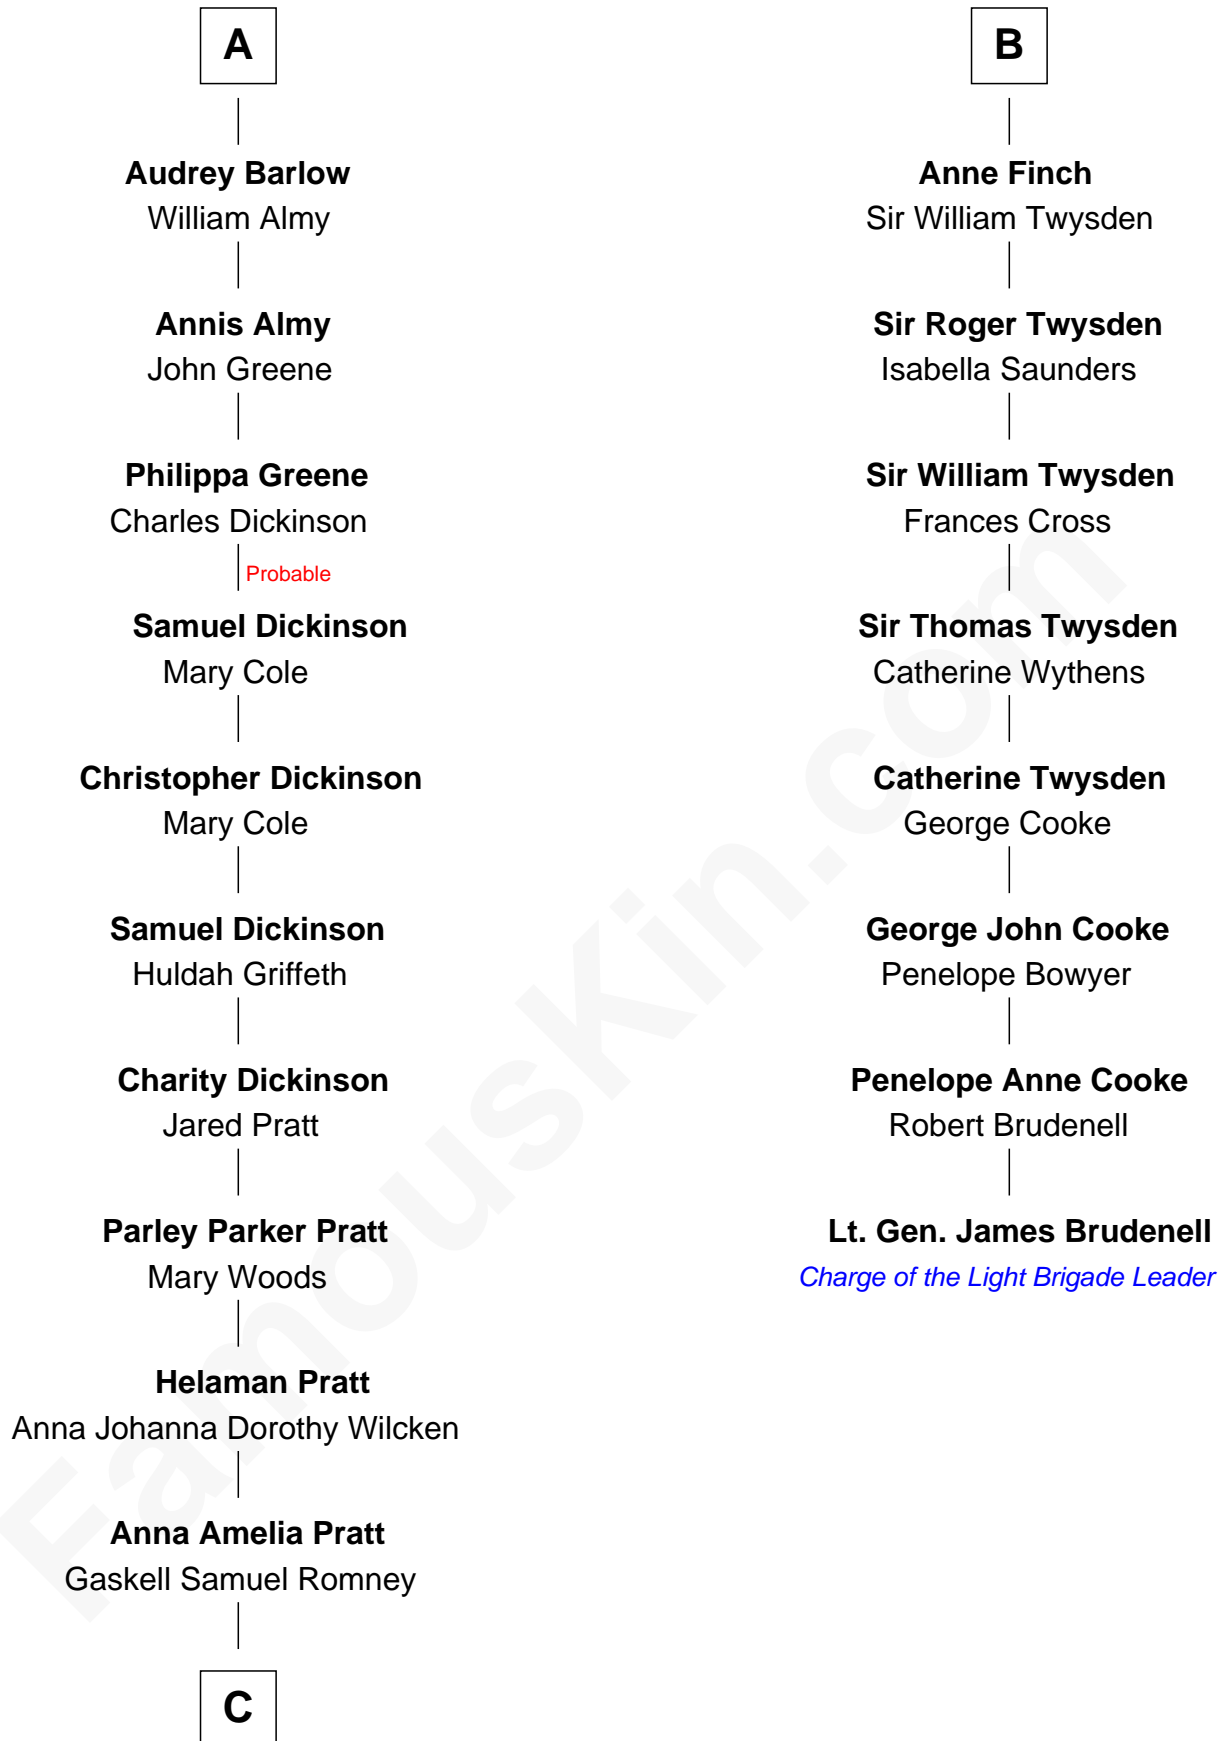

FamousKin.com

Relationship Chart of

Mitt Romney

70th Governor of Massachusetts

14th cousin 4 times removed of

Lt. Gen. James Brudenell

Leader of the "Charge of the Light Brigade"

C

George Wilcken Romney

Lenore Emily LaFount

Mitt Romney

70th Governor of Massachusetts

FamousKin.com