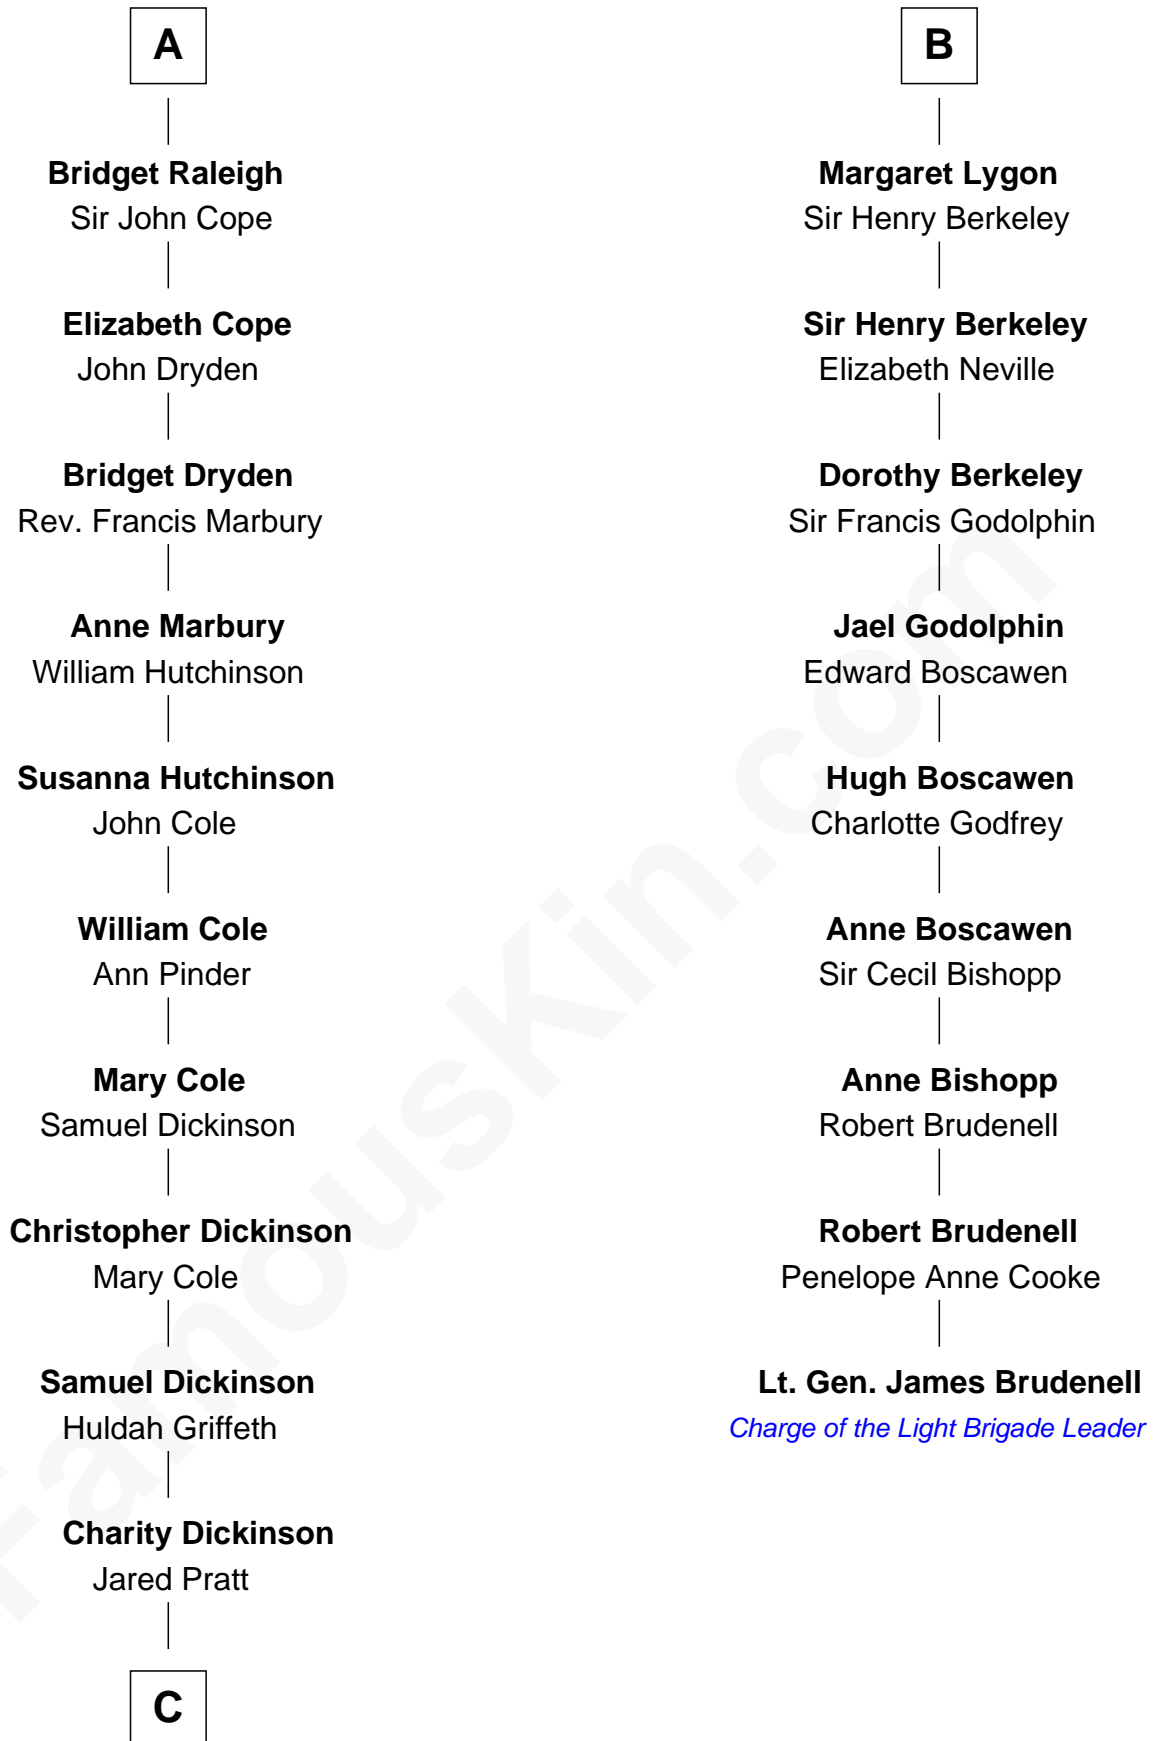

FamousKin.com

Relationship Chart of

Mitt Romney

70th Governor of Massachusetts

15th cousin 6 times removed of

Lt. Gen. James Brudenell

Leader of the "Charge of the Light Brigade"

C

—
Parley Parker Pratt

Mary Woods

—
Helaman Pratt

Anna Johanna Dorothy Wilcken

—
Anna Amelia Pratt

Gaskell Samuel Romney

—
George Wilcken Romney

Lenore Emily LaFount

—
Mitt Romney

70th Governor of Massachusetts

FamousKin.com