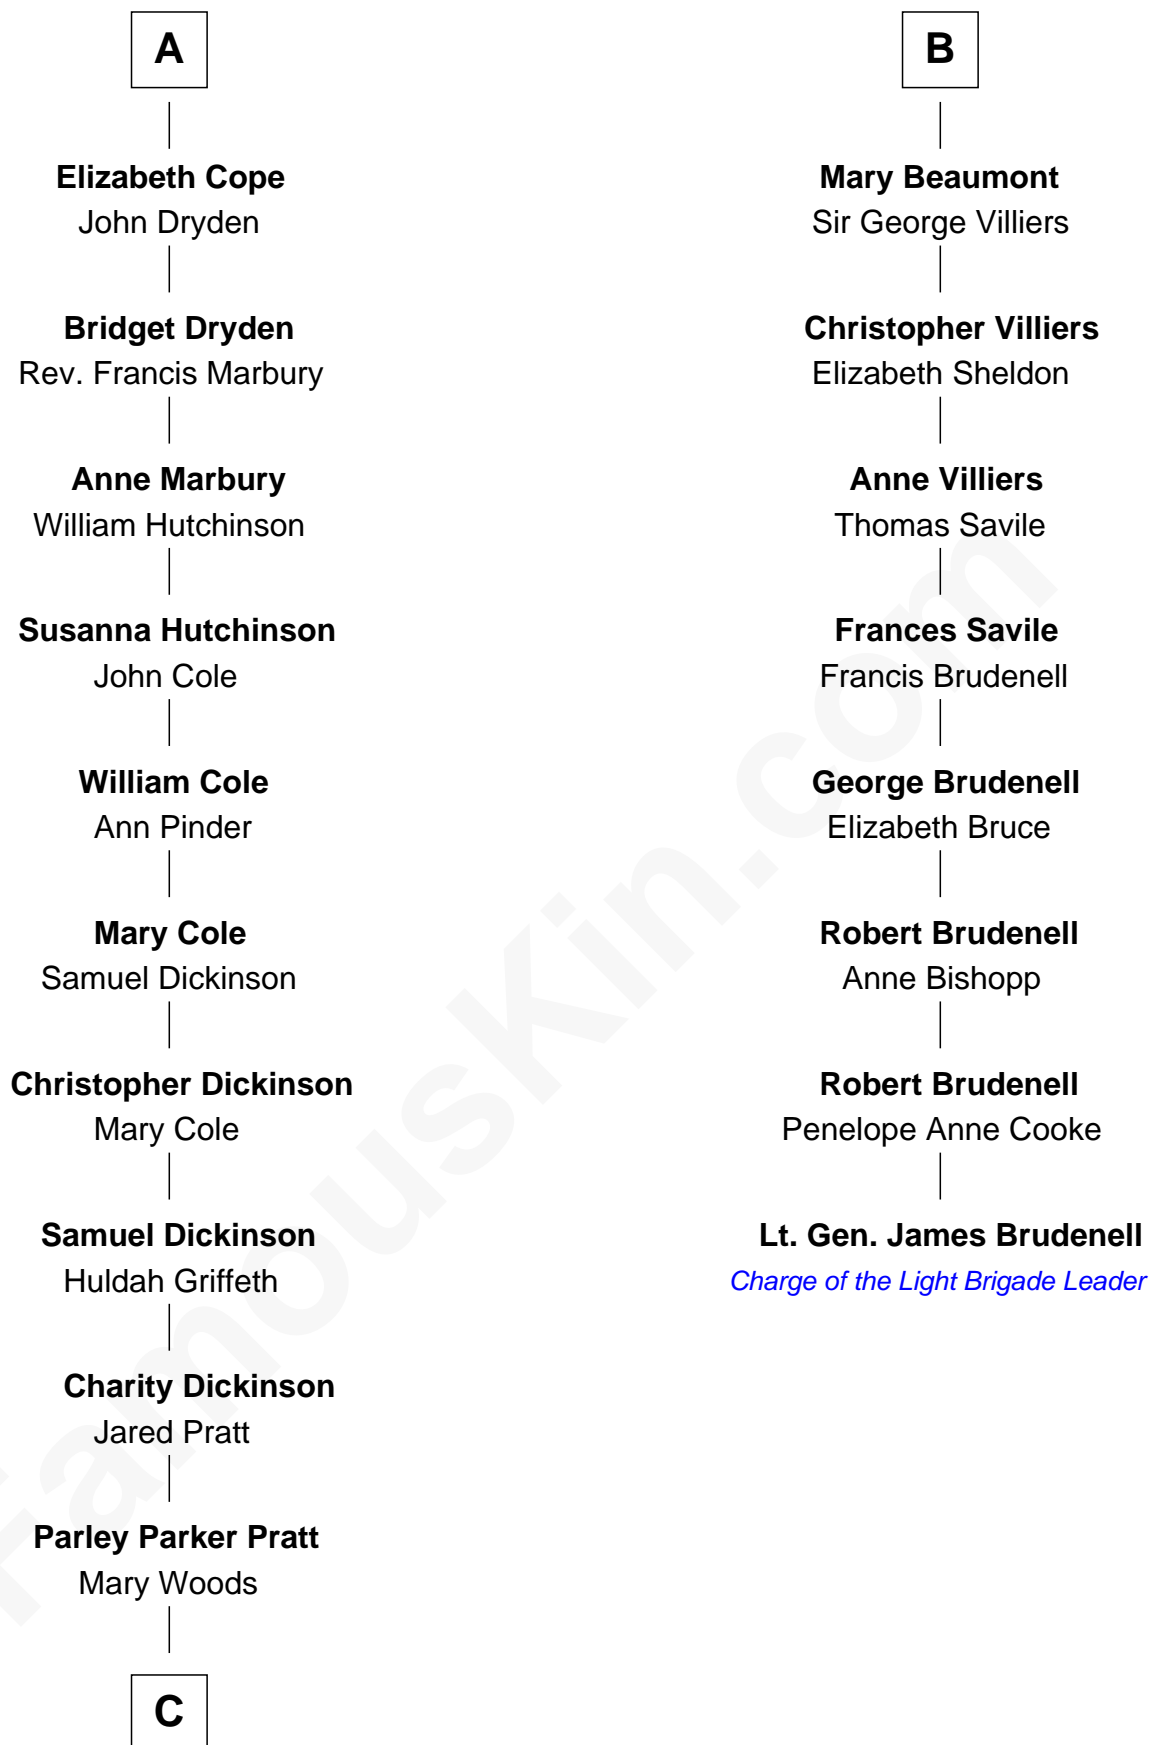

FamousKin.com

Relationship Chart of

Mitt Romney

70th Governor of Massachusetts

14th cousin 6 times removed of

Lt. Gen. James Brudenell

Leader of the "Charge of the Light Brigade"

Sir Gilbert Talbot

Elizabeth Talbot

Sir Henry de Grey

Margaret de Grey

Sir John Darcy

John Darcy

Joan de Greystoke

Joan Darcy

John Beaumont

George Beaumont

Joan Pauncefoot

William Beaumont

Mary Bassett

Anthony Beaumont

Anne Armstrong

B

C

Helaman Pratt
Anna Johanna Dorothy Wilcken

Anna Amelia Pratt
Gaskell Samuel Romney

George Wilcken Romney
Lenore Emily LaFount

Mitt Romney
70th Governor of Massachusetts

FamousKin.com