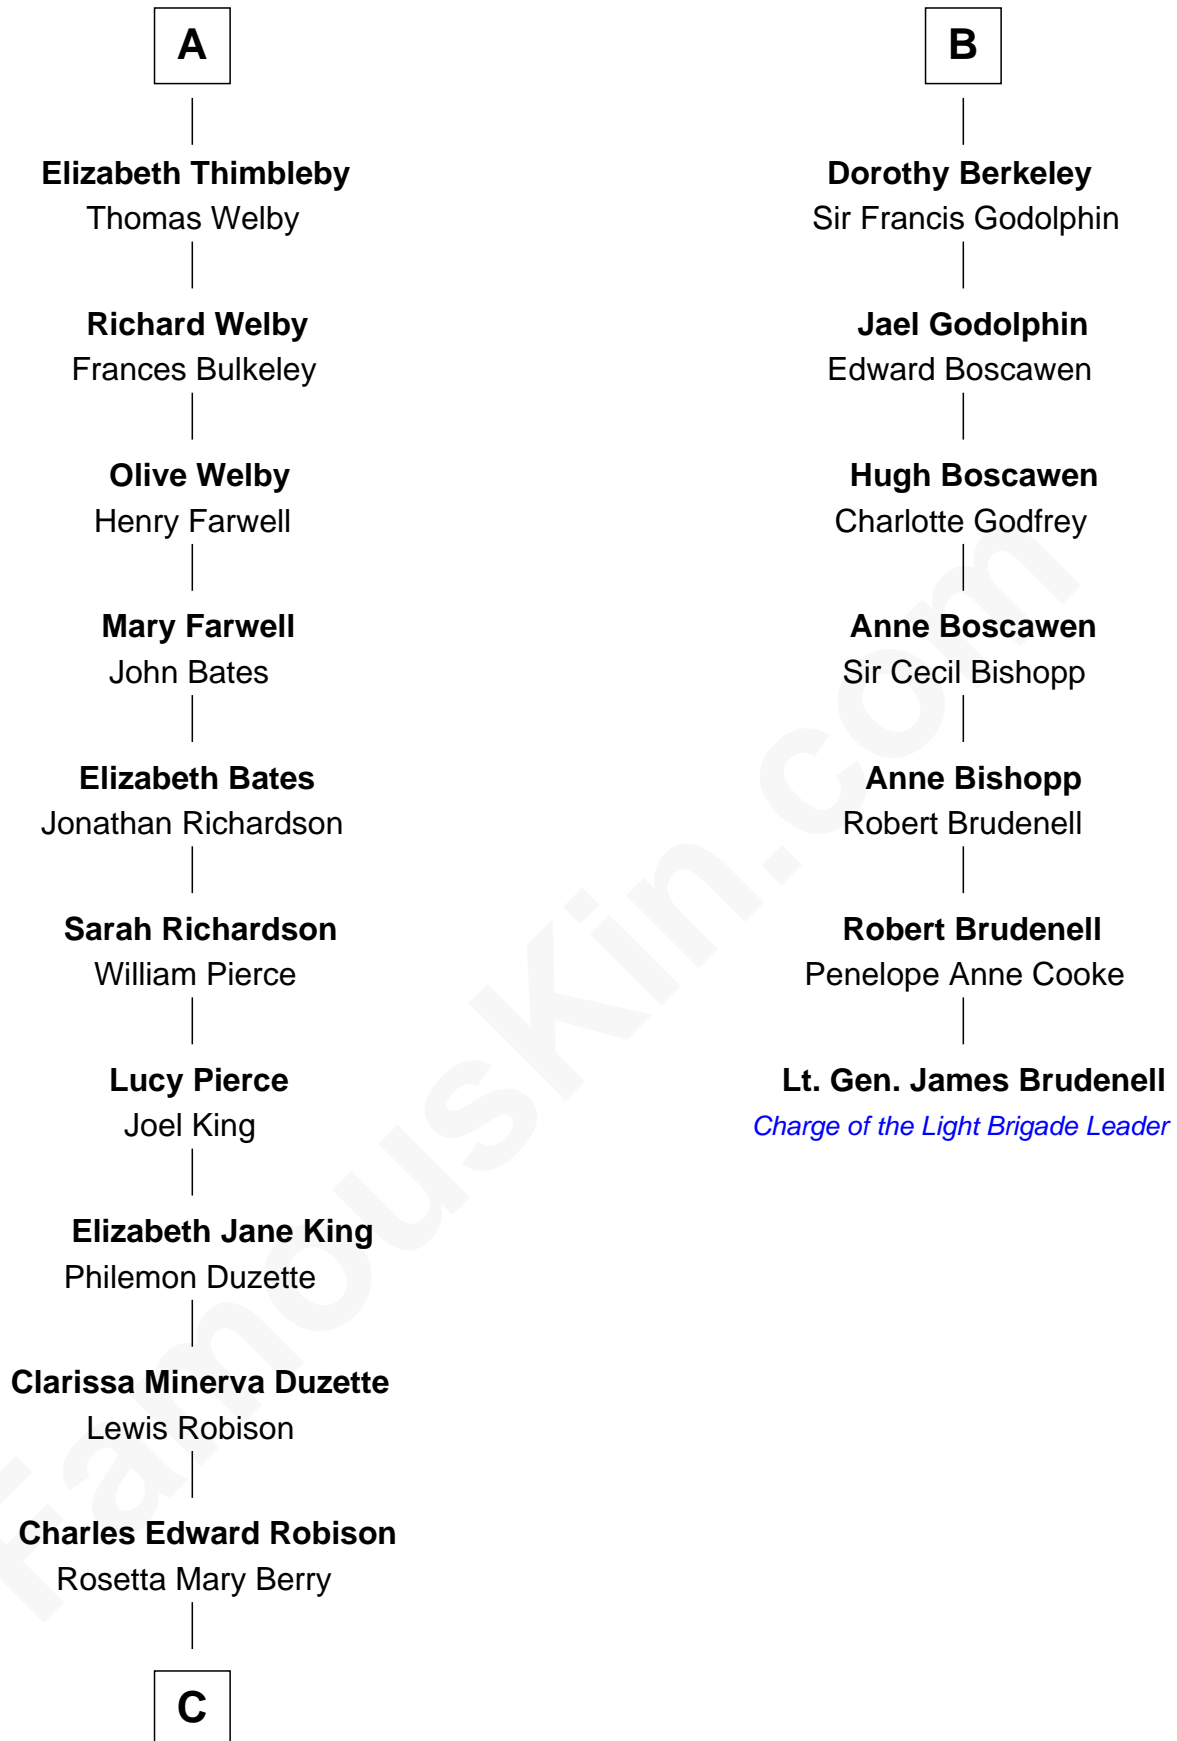

## Relationship Chart of

### Mitt Romney

70th Governor of Massachusetts

13th cousin 6 times removed of

**Lt. Gen. James Brudenell**

Leader of the "Charge of the Light Brigade"

**C**

—  
**Alma Luella Robison**  
Harold Arundel LaFount

—  
**Lenore Emily LaFount**  
George Wilcken Romney

—  
**Mitt Romney**  
*70th Governor of Massachusetts*

FamousKin.com