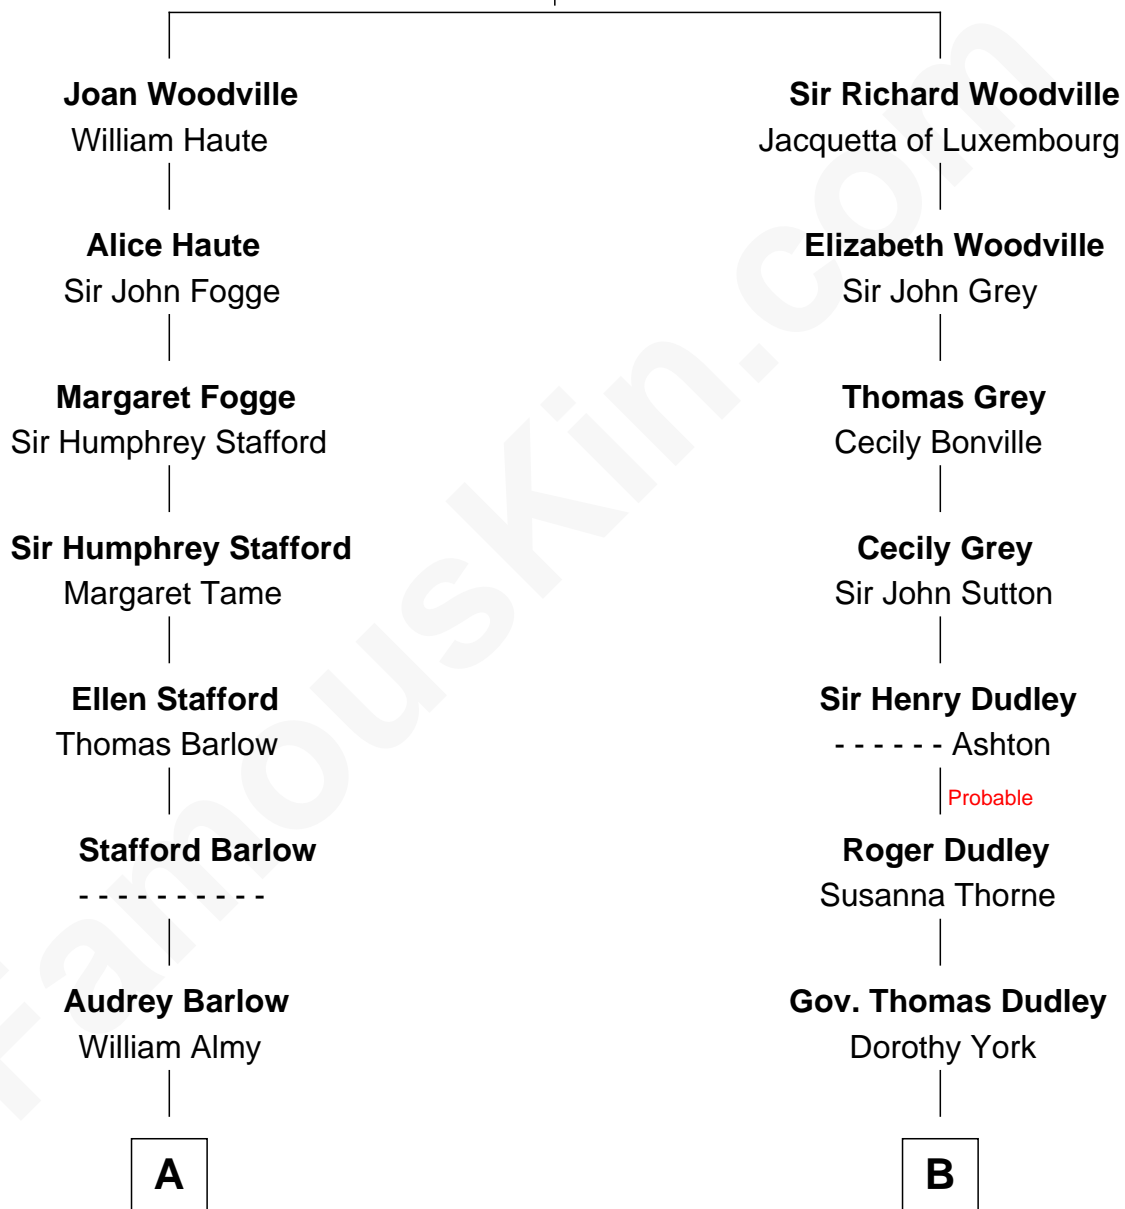

FamousKin.com Relationship Chart of

Mitt Romney

70th Governor of Massachusetts

17th cousin of

Alan Ladd

Movie Actor

Richard Woodville

Joan Bedlisgate

Mitt Romney photo by [Gage Skidmore](#) (CC BY-SA 3.0)