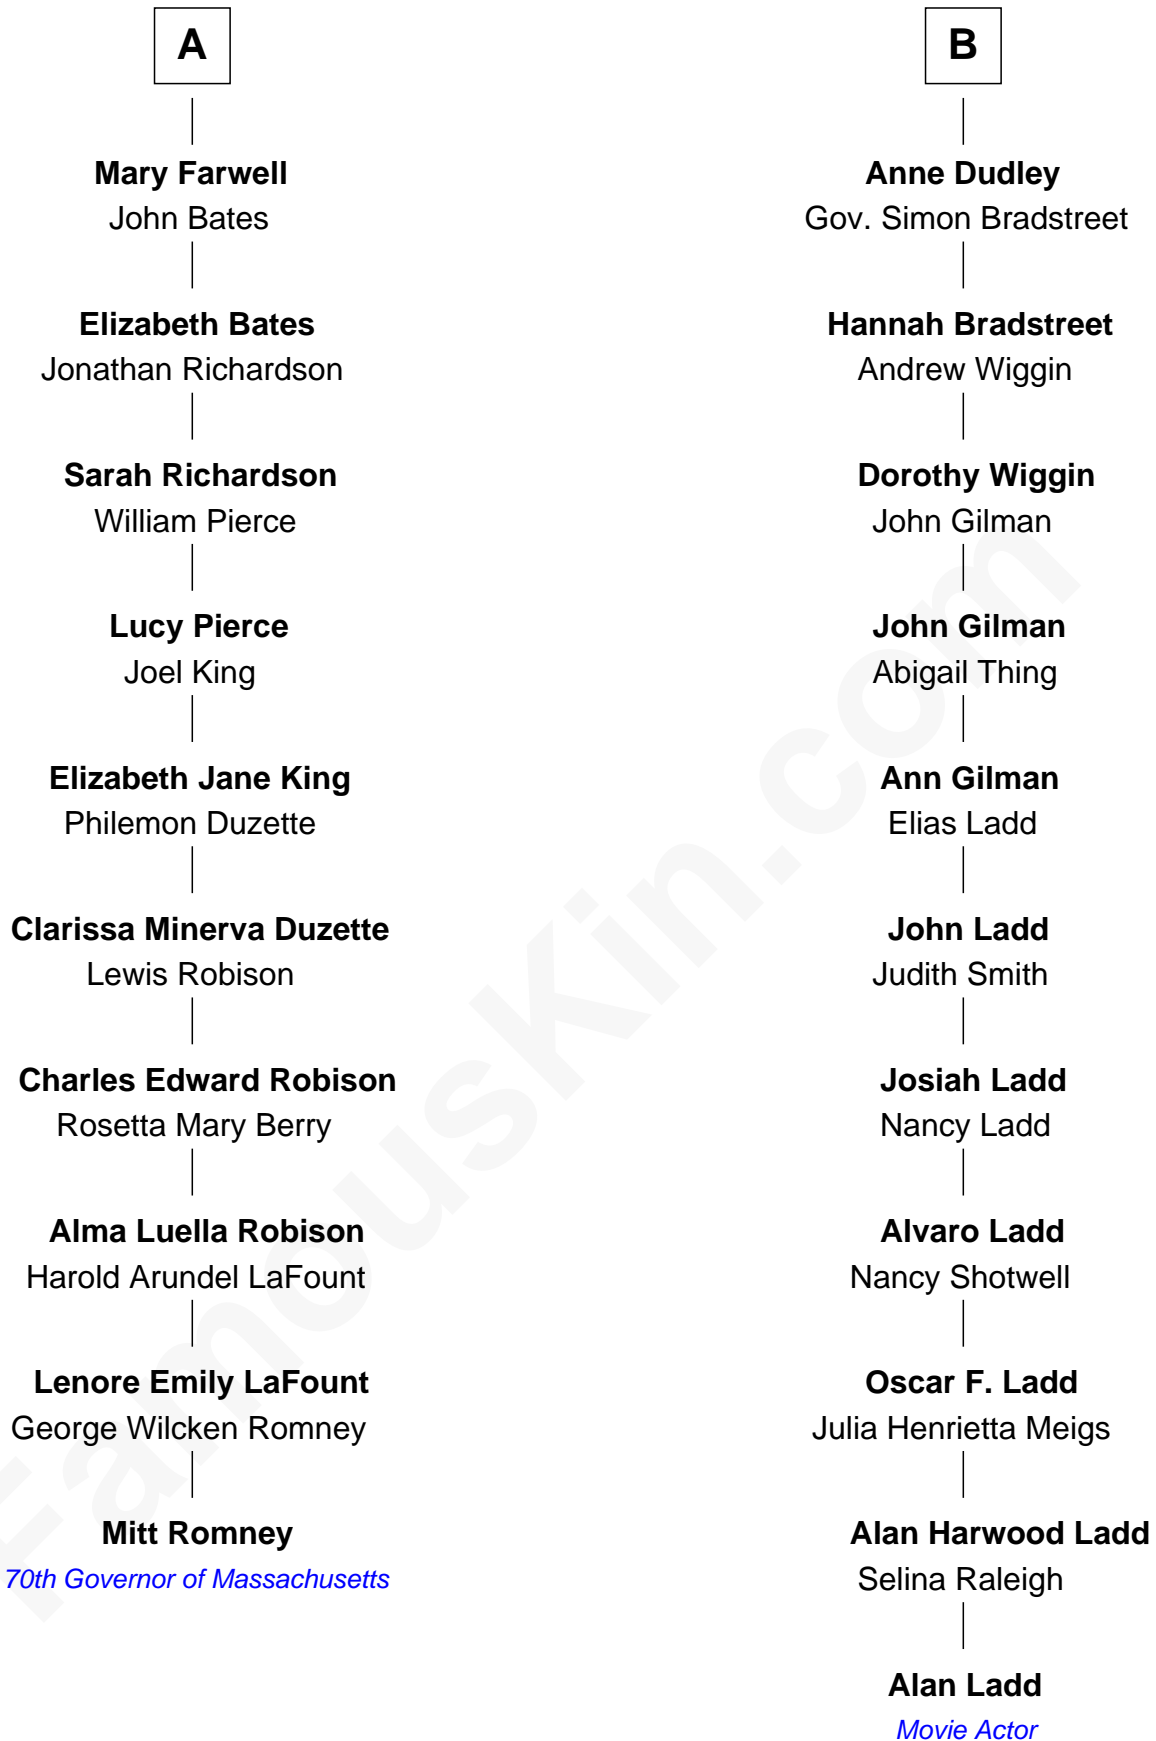

# FamousKin.com Relationship Chart of

**Mitt Romney**

*70th Governor of Massachusetts*

16th cousin 1 time removed of

**Alan Ladd**

*Movie Actor*

Mitt Romney photo by [Gage Skidmore](#) (CC BY-SA 3.0)