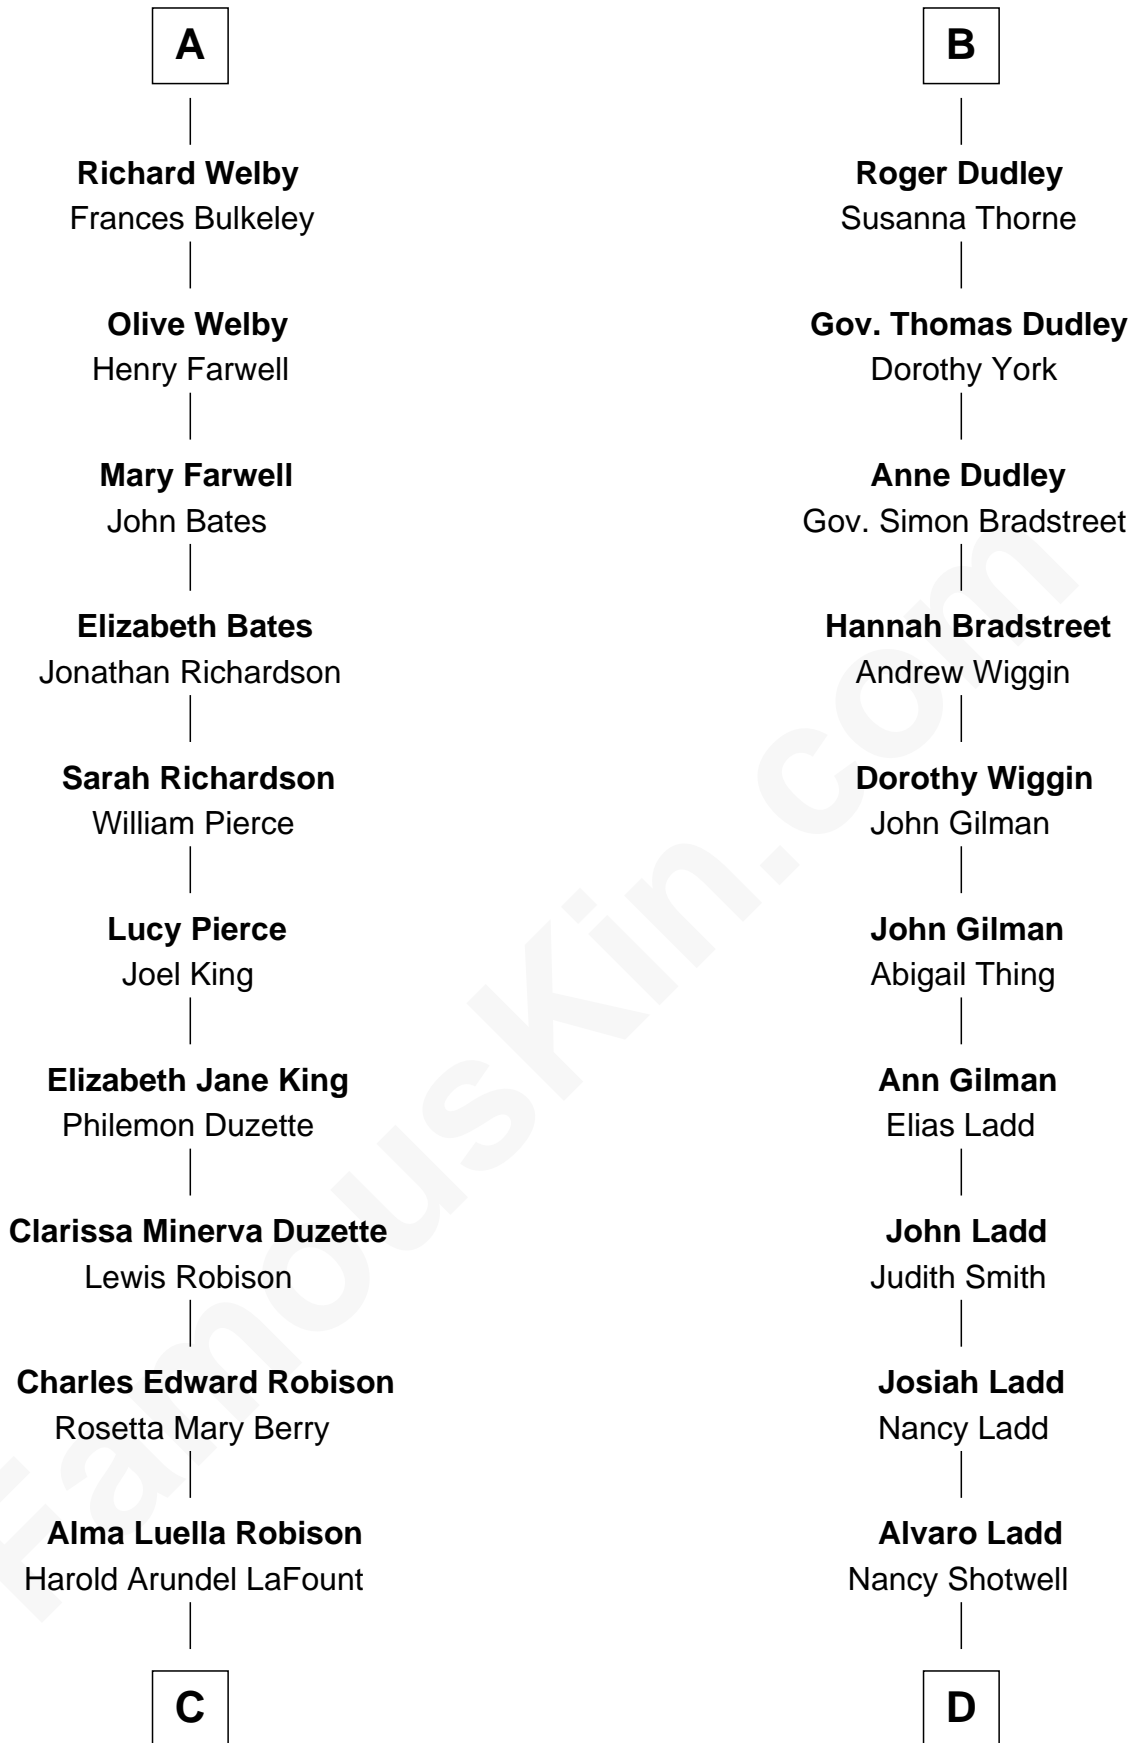

FamousKin.com

Relationship Chart of

Mitt Romney

70th Governor of Massachusetts

18th cousin 1 time removed of

Alan Ladd

Movie Actor

Sir Philip le Despencer

Alice le Despenser

Sir John Sutton

Sir John Sutton

Constance Blount

Sir John Sutton

Elizabeth Berkeley

Sir Edmund Sutton

Joyce Tiptoft

Sir Edward Sutton

Cecily Willoughby

Sir John Sutton

Cecily Grey

Sir Henry Dudley

- - - - - Ashton

Probable

B

C

Lenore Emily LaFount
George Wilcken Romney

Mitt Romney
70th Governor of Massachusetts

D

Oscar F. Ladd
Julia Henrietta Meigs

Alan Harwood Ladd
Selina Raleigh

Alan Ladd
Movie Actor

FamousKin.com