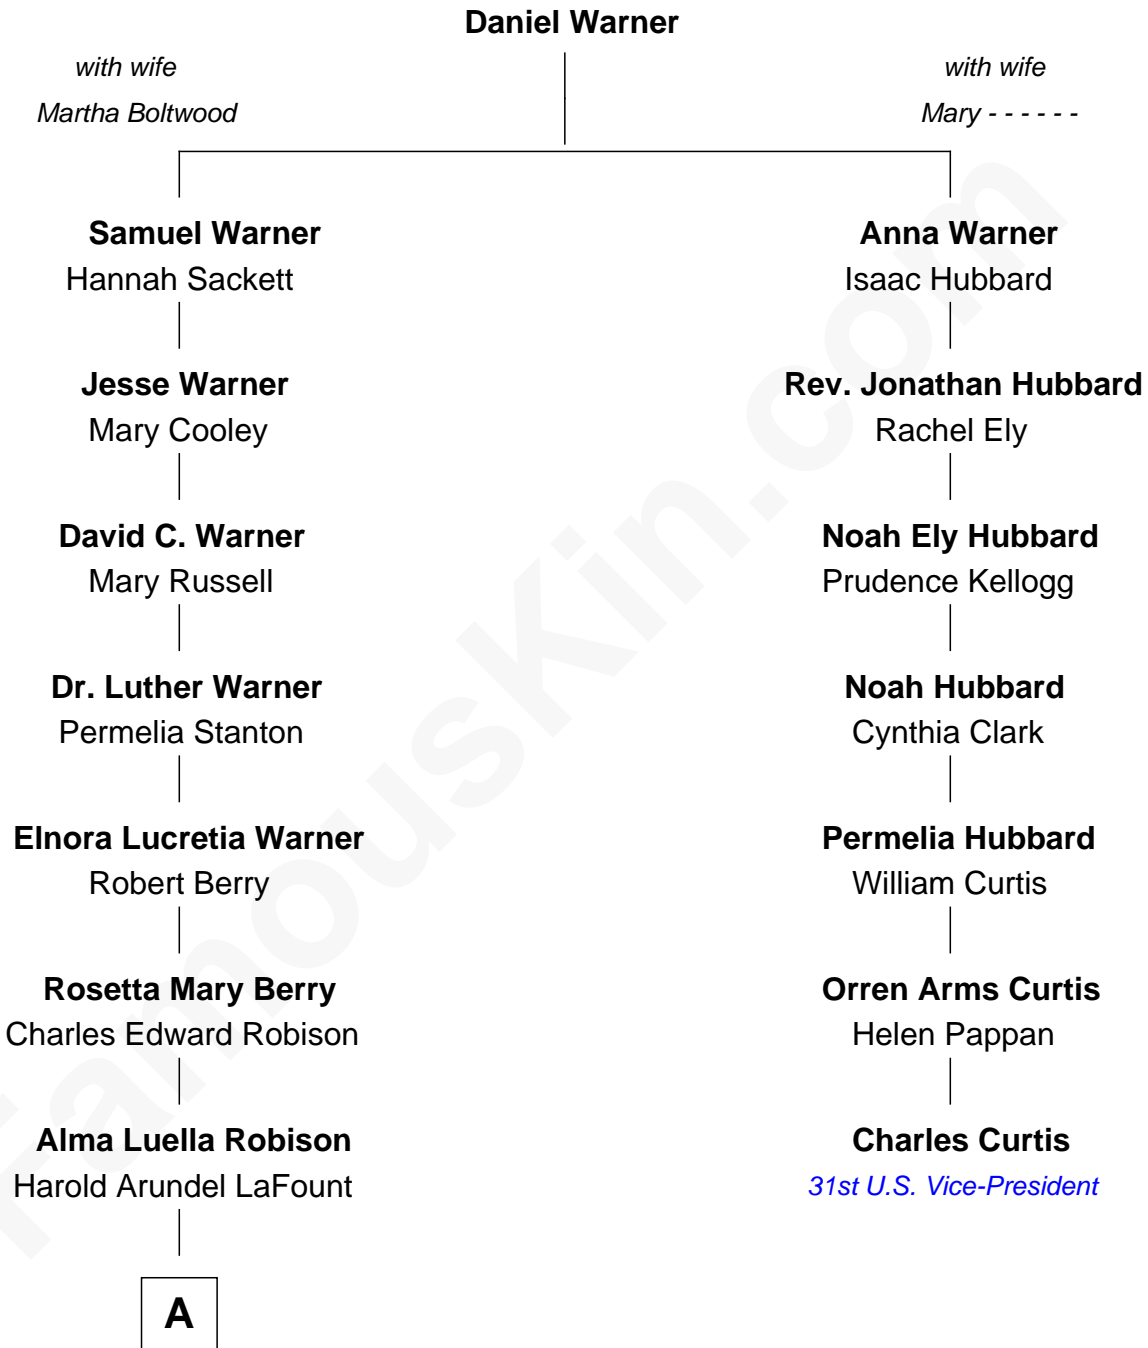

## Relationship Chart of

### Mitt Romney

70th Governor of Massachusetts

6th cousin 2 times removed of

### Charles Curtis

31st U.S. Vice-President

**A**

—  
**Lenore Emily LaFount**  
George Wilcken Romney

—  
**Mitt Romney**  
*70th Governor of Massachusetts*

FamousKin.com